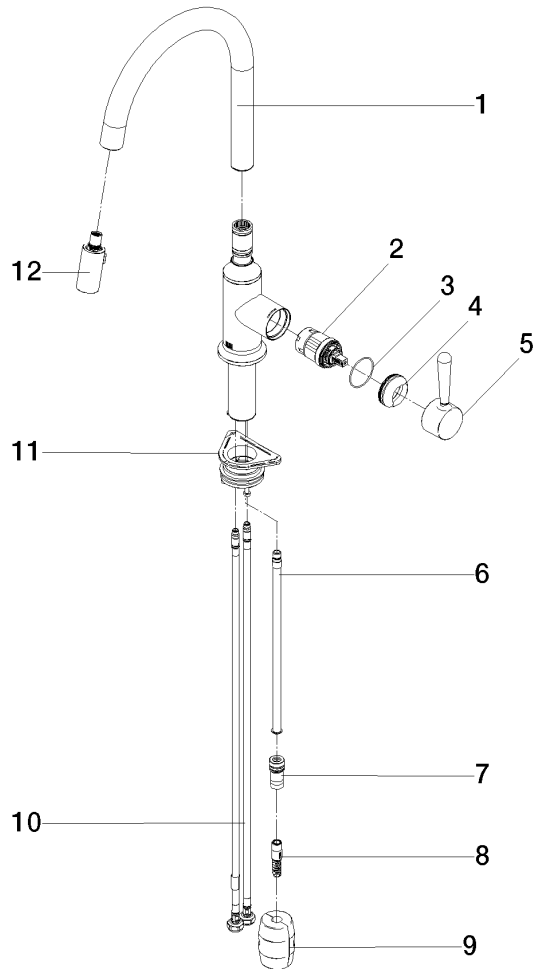

33 870 809

- 240mm projection
- pivotable spout 360°
- Optional swivel limiter available with swivel limiter set 12 823 970 90
- air-enriched flow and spray flow
- 1800 mm metal shower hose
- sprayface with anti-scaling system
- max. flow 8 l/min at 3 bar flow pressure
- lead-free
- This product can help a building meet the requirements of Green Building Rating Systems, e.g. LEED®, BREEAM®, DGNB

Flow rate chart

Codes & Standards

DIN 4109

EN 1717

ISO 3822

Ü-Zeichen

VAIA Single-lever mixer Pull-down with spray function - Brushed Dark Platinum

VAIA

33 870 809

Certificates

Belgaqua_24-005-2 LGA_28

33 870 809

Product version from 7/1/2023

VAIA Single-lever mixer Pull-down with spray function - Brushed Dark Platinum

VAIA

33 870 809

Spare parts list

Product version from 7/1/2023

No.	Item Number	Name	Quantity used	Delivery time
	90 28 22 397 00-99	spout	13	30