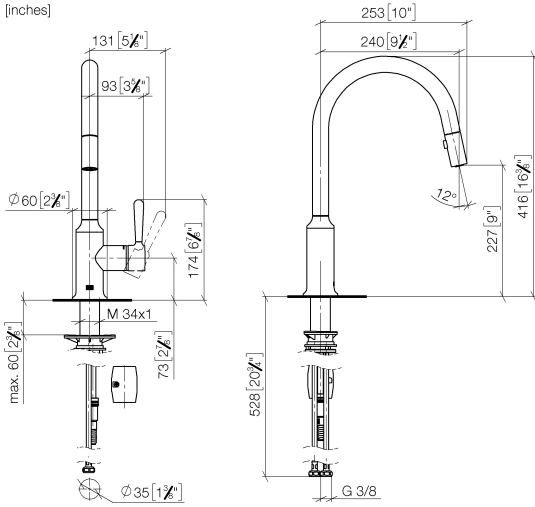

33 870 809

- 240mm projection
- pivotable spout 360°
- Optional swivel limiter available with swivel limiter set 12 823 970 90
- air-enriched flow and spray flow
- 1800 mm metal shower hose
- sprayface with anti-scaling system
- max. flow 8 l/min at 3 bar flow pressure
- lead-free
- This product can help a building meet the requirements of Green Building Rating Systems, e.g. LEED®, BREEAM®, DGNB

Recommended miscellaneous

Swivel limitation set -

12 823 970 90

Recommended miscellaneous

**VAIA Dispenser with rosette -
Brushed Dark Platinum**

82 434 809-99

33 870 809

mm [inches]
1:5

Flow rate chart

Codes & Standards

DIN 4109

EN 1717

ISO 3822

Ü-Zeichen

VAIA Single-lever mixer Pull-down with spray function - Brushed Dark Platinum

VAIA

Spare parts list

Product version from 7/1/2023

No.	Item Number	Name	Quantity used	Delivery time
	90 28 22 397 00-99	spout	13	30