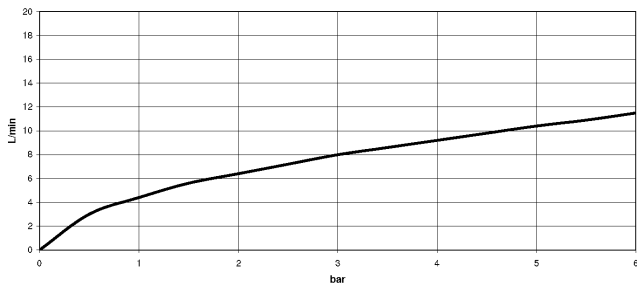

33 870 809

- 240mm projection
- pivotable spout 360°
- Optional swivel limiter available with swivel limiter set 12 823 970 90
- air-enriched flow and spray flow
- 1800 mm metal shower hose
- sprayface with anti-scaling system
- max. flow 8 l/min at 3 bar flow pressure
- lead-free
- This product can help a building meet the requirements of Green Building Rating Systems, e.g. LEED®, BREEAM®, DGNB

Recommended miscellaneous

Swivel limitation set -

12 823 970 90

Recommended miscellaneous

**VAIA Dispenser with rosette -
Brushed Dark Platinum**

82 434 809-99

33 870 809

mm [inches]
1:5

Flow rate chart

Codes & Standards

DIN 4109

EN 1717

ISO 3822

Ü-Zeichen

VAIA Single-lever mixer Pull-down with spray function - Brushed Dark Platinum

VAIA