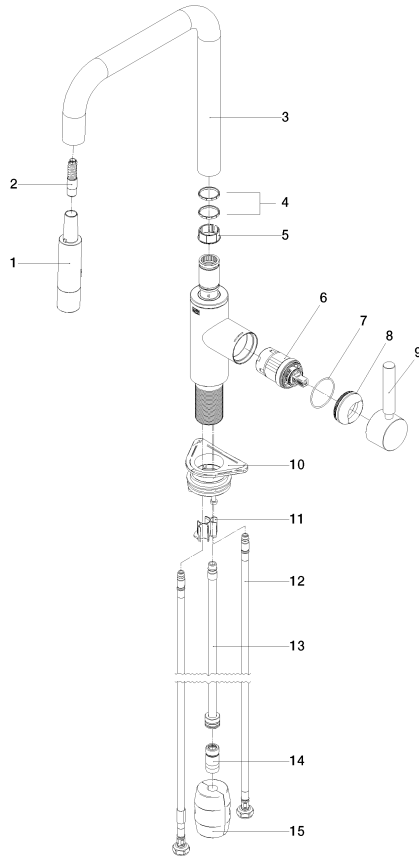

META SQUARE Single-lever mixer Pull-down with spray function - Brushed Platinum

META SQUARE

33 870 861

- 240mm projection
- pivotable spout 360°
- Optional swivel limiter available with swivel limiter set 12 823 970 90
- laminar and spray flow
- 1800 mm metal shower hose
- sprayface with anti-scaling system
- max. flow 10.4 l/min at 3 bar flow pressure
- lead-free
- This product can help a building meet the requirements of Green Building Rating Systems, e.g. LEED®, BREEAM®, DGNB

Recommended miscellaneous

	Dispenser without rosette - Brushed Platinum	82 424 970-06
---	---	---------------

33 870 861

mm [inches]

1:5

Flow rate chart

Codes & Standards

DIN 4109

EN 1717

ISO 3822

Ü-Zeichen

**META SQUARE Single-lever mixer Pull-down with spray function - Brushed
Platinum**

META SQUARE

33 870 861

Certificates

Belgaqua_24-005-2 LGA_38

33 870 861

Product version from 2/1/2023

META SQUARE Single-lever mixer Pull-down with spray function - Brushed
Platinum

META SQUARE

33 870 861

Spare parts list

Product version from 2/1/2023

No.	Item Number	Name	Quantity used	Delivery time
	90 12 11 148 00-06	shower	17	10