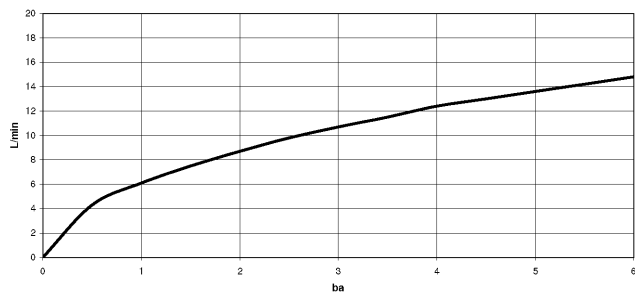

META SQUARE Single-lever mixer Pull-down with spray function - Brushed Platinum

META SQUARE

33 870 861

- 240mm projection
- pivotable spout 360°
- Optional swivel limiter available with swivel limiter set 12 823 970 90
- laminar and spray flow
- 1800 mm metal shower hose
- sprayface with anti-scaling system
- max. flow 10.4 l/min at 3 bar flow pressure
- lead-free
- This product can help a building meet the requirements of Green Building Rating Systems, e.g. LEED®, BREEAM®, DGNB

Recommended miscellaneous

	Dispenser without rosette - Brushed Platinum	82 424 970-06
---	---	---------------

33 870 861

mm [inches]

1:5

Flow rate chart

Codes & Standards

DIN 4109