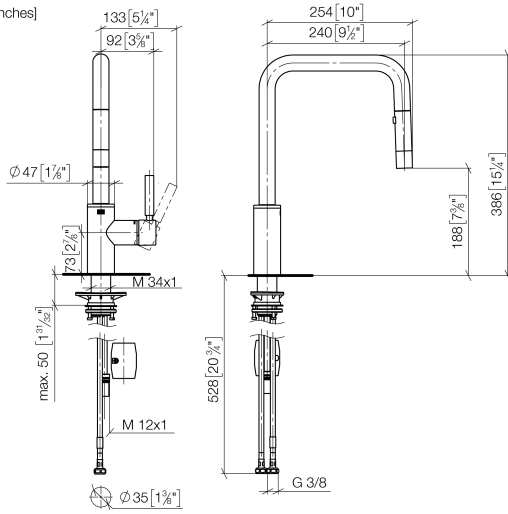

META SQUARE Single-lever mixer Pull-down with spray function - Brushed Platinum

META SQUARE

33 870 861

- 240mm projection
- pivotable spout 360°
- Optional swivel limiter available with swivel limiter set 12 823 970 90
- laminar and spray flow
- 1800 mm metal shower hose
- sprayface with anti-scaling system
- max. flow 10.4 l/min at 3 bar flow pressure
- lead-free
- This product can help a building meet the requirements of Green Building Rating Systems, e.g. LEED®, BREEAM®, DGNB

Recommended miscellaneous

	Dispenser without rosette - Brushed Platinum	82 424 970-06
---	---	---------------

33 870 861

mm [inches]

1:5

Flow rate chart

Codes & Standards

DIN 4109

EN 1717

ISO 3822

Ü-Zeichen

**META SQUARE Single-lever mixer Pull-down with spray function - Brushed
Platinum**

META SQUARE

33 870 861

Certificates

Belgaqua_24-005-2 LGA_38

33 870 861

Product version from 2/1/2023

META SQUARE Single-lever mixer Pull-down with spray function - Brushed
Platinum

META SQUARE

33 870 861

Spare parts list

Product version from 2/1/2023

No.	Item Number	Name	Quantity used	Delivery time
	90 12 11 148 00-06	shower	17	10