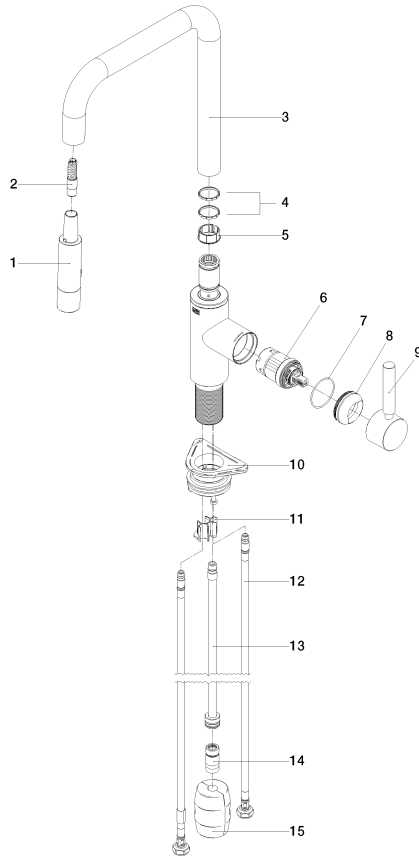

33 870 861

- 240mm projection
- pivotable spout 360°
- Optional swivel limiter available with swivel limiter set 12 823 970 90
- laminar and spray flow
- 1800 mm metal shower hose
- sprayface with anti-scaling system
- max. flow 10.4 l/min at 3 bar flow pressure
- lead-free
- This product can help a building meet the requirements of Green Building Rating Systems, e.g. LEED®, BREEAM®, DGNB

Ü-Zeichen

META SQUARE Single-lever mixer Pull-down with spray function - Platinum

META SQUARE

33 870 861

Certificates

Belgaqua_24-005-2 LGA_38

33 870 861

Product version from 2/1/2023

META SQUARE Single-lever mixer Pull-down with spray function - Platinum

META SQUARE

33 870 861

Spare parts list

Product version from 2/1/2023

No.	Item Number	Name	Quantity used	Delivery time
	90 12 11 148 00-08	shower	17	40