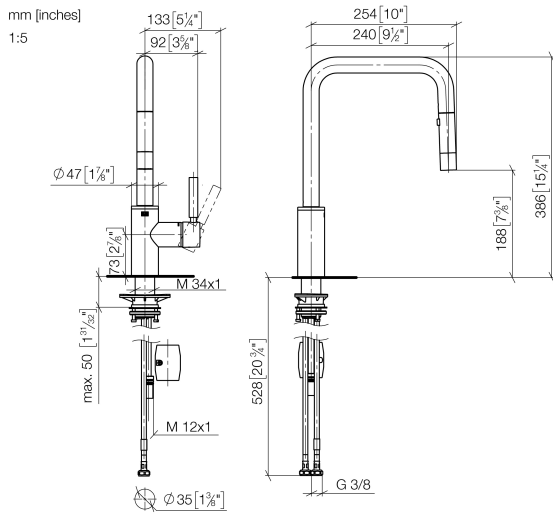

33 870 861

Flow rate chart

Codes & Standards

DIN 4109

EN 1717

ISO 3822

Ü-Zeichen