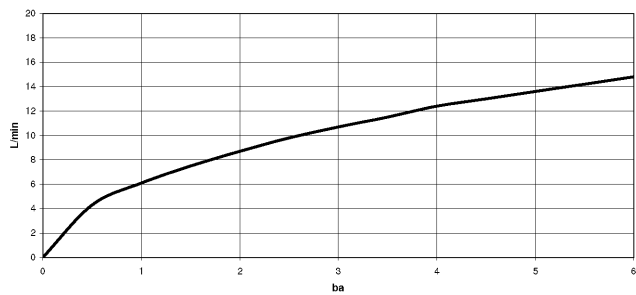

META SQUARE Single-lever mixer Pull-down with spray function - Dark Chrome

META SQUARE

33 870 861

- 240mm projection
- pivotable spout 360°
- Optional swivel limiter available with swivel limiter set 12 823 970 90
- laminar and spray flow
- 1800 mm metal shower hose
- sprayface with anti-scaling system
- max. flow 10.4 l/min at 3 bar flow pressure
- lead-free
- This product can help a building meet the requirements of Green Building Rating Systems, e.g. LEED®, BREEAM®, DGNB

Recommended miscellaneous

	Strainer waste with control handle - Dark Chrome	10 712 970-19
---	---	---------------

33 870 861

mm [inches]

1:5

Flow rate chart

Codes & Standards

DIN 4109