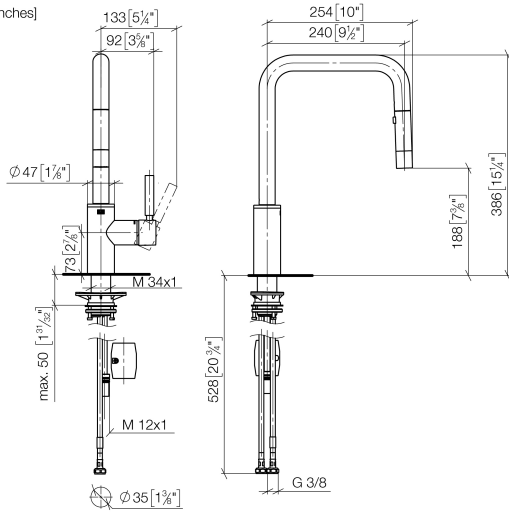

META SQUARE Single-lever mixer Pull-down with spray function - Dark Chrome

META SQUARE

33 870 861

- 240mm projection
- pivotable spout 360°
- Optional swivel limiter available with swivel limiter set 12 823 970 90
- laminar and spray flow
- 1800 mm metal shower hose
- sprayface with anti-scaling system
- max. flow 10.4 l/min at 3 bar flow pressure
- lead-free
- This product can help a building meet the requirements of Green Building Rating Systems, e.g. LEED®, BREEAM®, DGNB

Recommended miscellaneous

	Strainer waste with control handle - Dark Chrome	10 712 970-19
---	---	---------------

33 870 861

mm [inches]

1:5

Flow rate chart

Codes & Standards

DIN 4109

EN 1717

ISO 3822

Ü-Zeichen

META SQUARE Single-lever mixer Pull-down with spray function - Dark
Chrome

META SQUARE

33 870 861

Certificates

Belgaqua_24-005-2 LGA_38

33 870 861

Product version from 2/1/2023

META SQUARE Single-lever mixer Pull-down with spray function - Dark Chrome

META SQUARE

33 870 861

Spare parts list

Product version from 2/1/2023

No.	Item Number	Name	Quantity used	Delivery time
	90 12 11 148 00-19	shower	17	60