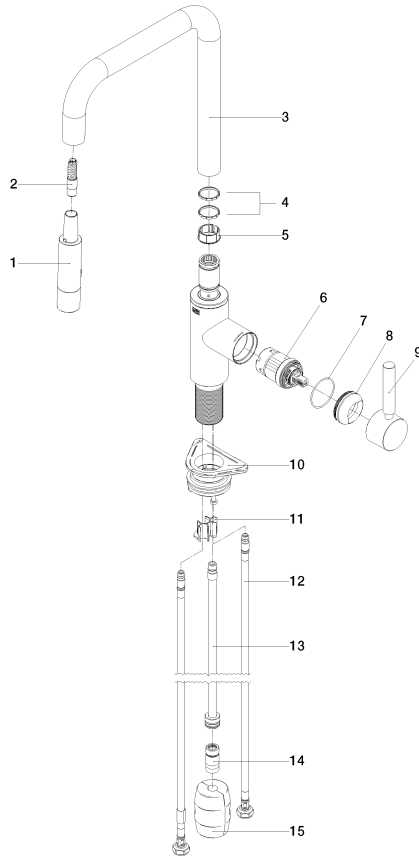

META SQUARE Single-lever mixer Pull-down with spray function - Dark Chrome

META SQUARE

33 870 861

- 240mm projection
- pivotable spout 360°
- Optional swivel limiter available with swivel limiter set 12 823 970 90
- laminar and spray flow
- 1800 mm metal shower hose
- sprayface with anti-scaling system
- max. flow 10.4 l/min at 3 bar flow pressure
- lead-free
- This product can help a building meet the requirements of Green Building Rating Systems, e.g. LEED®, BREEAM®, DGNB

Recommended miscellaneous

	Strainer waste with control handle - Dark Chrome	10 712 970-19
---	---	---------------

33 870 861

mm [inches]

1:5

Flow rate chart

Codes & Standards

DIN 4109

EN 1717

ISO 3822

Ü-Zeichen

META SQUARE Single-lever mixer Pull-down with spray function - Dark
Chrome

META SQUARE

33 870 861

Certificates

Belgaqua_24-005-2 LGA_38

33 870 861

Product version from 2/1/2023

META SQUARE Single-lever mixer Pull-down with spray function - Dark Chrome

META SQUARE

33 870 861

Spare parts list

Product version from 2/1/2023

No.	Item Number	Name	Quantity used	Delivery time
	90 12 11 148 00-19	shower	17	60