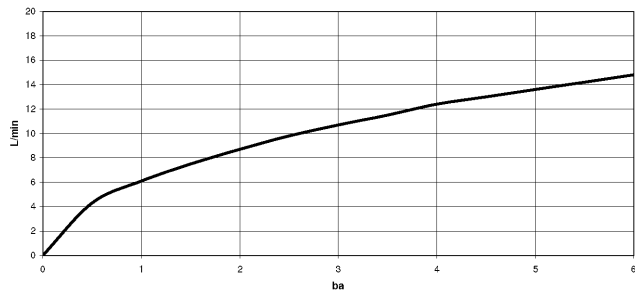

META SQUARE Single-lever mixer Pull-down with spray function - Brushed Durabron (23kt Gold)

META SQUARE

33 870 861

- 240mm projection
- pivotable spout 360°
- Optional swivel limiter available with swivel limiter set 12 823 970 90
- laminar and spray flow
- 1800 mm metal shower hose
- sprayface with anti-scaling system
- max. flow 10.4 l/min at 3 bar flow pressure
- lead-free
- This product can help a building meet the requirements of Green Building Rating Systems, e.g. LEED®, BREEAM®, DGNB

33 870 861

mm [inches]

1:5

Flow rate chart

Codes & Standards

DIN 4109

EN 1717

ISO 3822