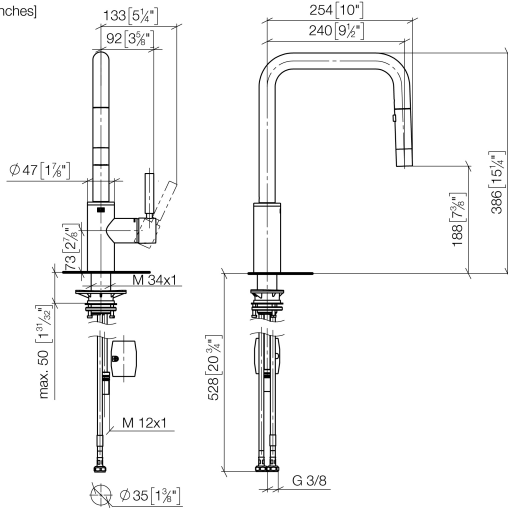

META SQUARE Single-lever mixer Pull-down with spray function - Brushed Durabron (23kt Gold)

META SQUARE

33 870 861

- 240mm projection
- pivotable spout 360°
- Optional swivel limiter available with swivel limiter set 12 823 970 90
- laminar and spray flow
- 1800 mm metal shower hose
- sprayface with anti-scaling system
- max. flow 10.4 l/min at 3 bar flow pressure
- lead-free
- This product can help a building meet the requirements of Green Building Rating Systems, e.g. LEED®, BREEAM®, DGNB

33 870 861

mm [inches]

1:5

Flow rate chart

Codes & Standards

DIN 4109

EN 1717

ISO 3822