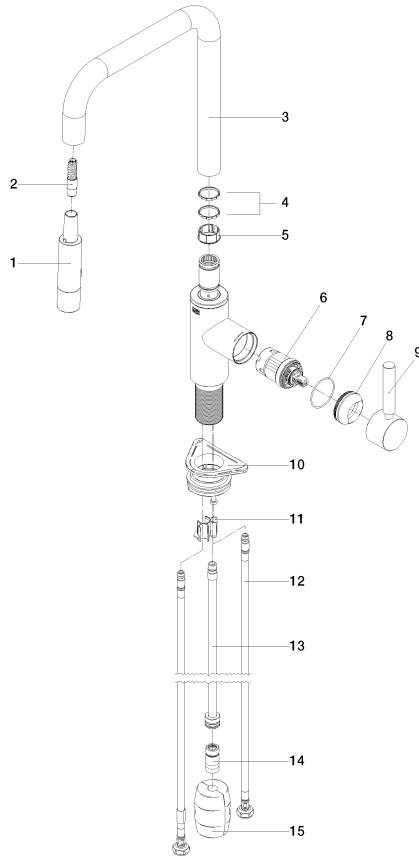

META SQUARE Single-lever mixer Pull-down with spray function - Brushed Durabron (23kt Gold)

META SQUARE

33 870 861

- 240mm projection
- pivotable spout 360°
- Optional swivel limiter available with swivel limiter set 12 823 970 90
- laminar and spray flow
- 1800 mm metal shower hose
- sprayface with anti-scaling system
- max. flow 10.4 l/min at 3 bar flow pressure
- lead-free
- This product can help a building meet the requirements of Green Building Rating Systems, e.g. LEED®, BREEAM®, DGNB

33 870 861

mm [inches]

1:5

Flow rate chart

Codes & Standards

DIN 4109

EN 1717

ISO 3822

META SQUARE

33 870 861

Product version from 2/1/2023

META SQUARE Single-lever mixer Pull-down with spray function - Brushed
Durabronze (23kt Gold)

META SQUARE

33 870 861

Spare parts list

Product version from 2/1/2023

| No. | Item Number | Name | Quantity used | Delivery time |
|-----|--------------------|--------|---------------|---------------|
| | 90 12 11 148 00-28 | shower | 17 | 20 |