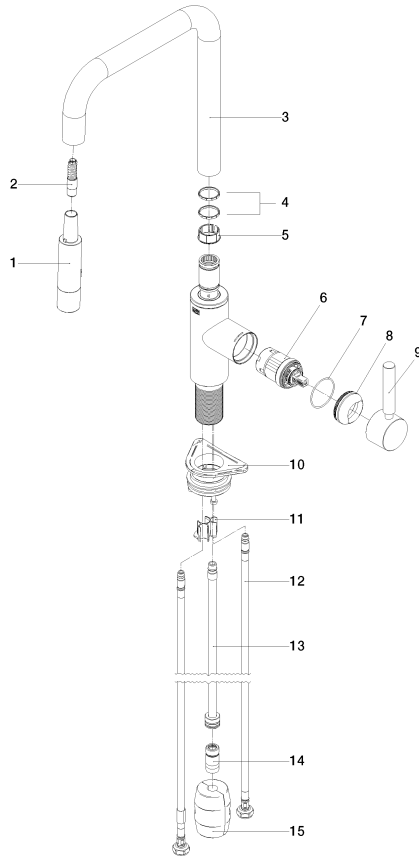

META SQUARE Single-lever mixer Pull-down with spray function - Matte Black META SQUARE

33 870 861

- 240mm projection
- pivotable spout 360°
- Optional swivel limiter available with swivel limiter set 12 823 970 90
- laminar and spray flow
- 1800 mm metal shower hose
- sprayface with anti-scaling system
- max. flow 10.4 l/min at 3 bar flow pressure
- lead-free
- This product can help a building meet the requirements of Green Building Rating Systems, e.g. LEED®, BREEAM®, DGNB

Recommended miscellaneous

	Strainer waste with control handle - Matte Black	10 712 970-33
---	---	---------------

33 870 861

Flow rate chart

Codes & Standards

DIN 4109

EN 1717

ISO 3822

Ü-Zeichen

META SQUARE Single-lever mixer Pull-down with spray function - Matte Black META SQUARE

33 870 861

Certificates

Belgaqua_24-005-2 LGA_38

33 870 861

Product version from 2/1/2023

META SQUARE Single-lever mixer Pull-down with spray function - Matte Black META SQUARE

33 870 861

Spare parts list

Product version from 2/1/2023

No.	Item Number	Name	Quantity used	Delivery time
	90 12 11 148 00-33	shower	17	30