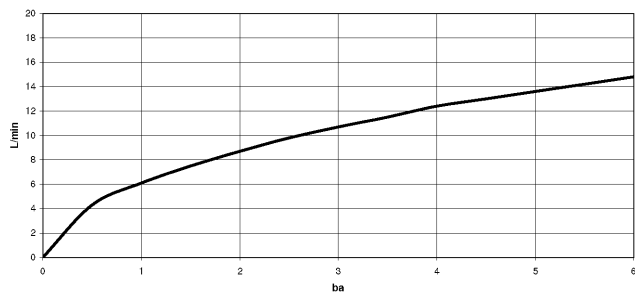

META SQUARE Single-lever mixer Pull-down with spray function - Brushed Champagne (22kt Gold)

META SQUARE

33 870 861

- 240mm projection
- pivotable spout 360°
- Optional swivel limiter available with swivel limiter set 12 823 970 90
- laminar and spray flow
- 1800 mm metal shower hose
- sprayface with anti-scaling system
- max. flow 10.4 l/min at 3 bar flow pressure
- lead-free
- This product can help a building meet the requirements of Green Building Rating Systems, e.g. LEED®, BREEAM®, DGNB

META SQUARE Single-lever mixer Pull-down with spray function - Brushed Champagne (22kt Gold)

META SQUARE

33 870 861

mm [inches]

1:5

Flow rate chart

Codes & Standards

DIN 4109