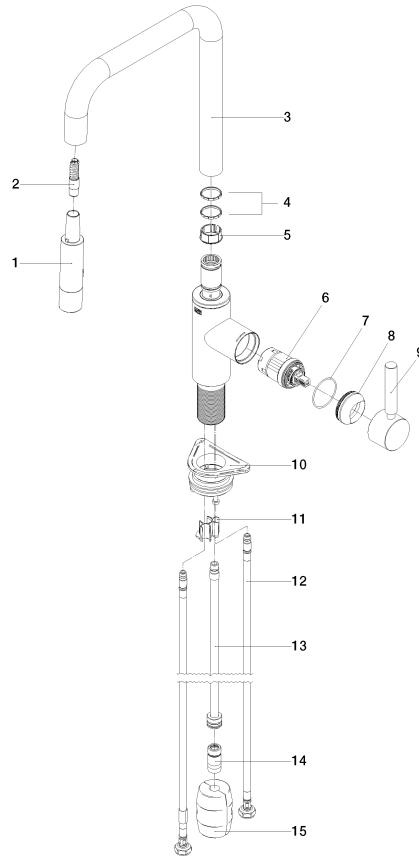

META SQUARE Single-lever mixer Pull-down with spray function - Brushed Champagne (22kt Gold)

META SQUARE

33 870 861

- 240mm projection
- pivotable spout 360°
- Optional swivel limiter available with swivel limiter set 12 823 970 90
- laminar and spray flow
- 1800 mm metal shower hose
- sprayface with anti-scaling system
- max. flow 10.4 l/min at 3 bar flow pressure
- lead-free
- This product can help a building meet the requirements of Green Building Rating Systems, e.g. LEED®, BREEAM®, DGNB

META SQUARE Single-lever mixer Pull-down with spray function - Brushed Champagne (22kt Gold)

META SQUARE

33 870 861

mm [inches]

1:5

Flow rate chart

Codes & Standards

DIN 4109

33 870 861

Product version from 2/1/2023

**META SQUARE Single-lever mixer Pull-down with spray function - Brushed
Champagne (22kt Gold)**

META SQUARE

33 870 861

Spare parts list

Product version from 2/1/2023

No.	Item Number	Name	Quantity used	Delivery time
	90 12 11 148 00-46	shower	17	-

Spare part can no longer be ordered, please order the replacement item