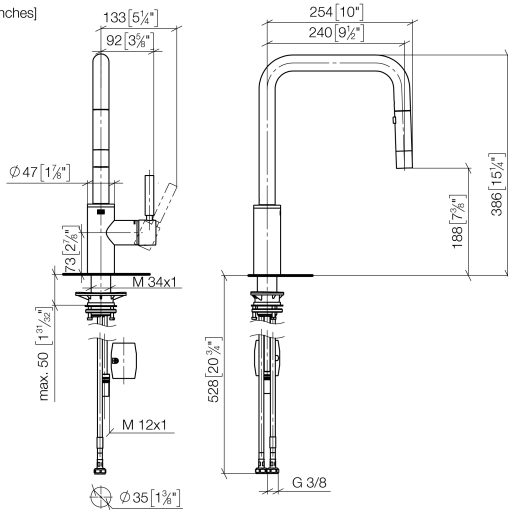

META SQUARE Single-lever mixer Pull-down with spray function - Brushed Champagne (22kt Gold)

META SQUARE

33 870 861

- 240mm projection
- pivotable spout 360°
- Optional swivel limiter available with swivel limiter set 12 823 970 90
- laminar and spray flow
- 1800 mm metal shower hose
- sprayface with anti-scaling system
- max. flow 10.4 l/min at 3 bar flow pressure
- lead-free
- This product can help a building meet the requirements of Green Building Rating Systems, e.g. LEED®, BREEAM®, DGNB

META SQUARE Single-lever mixer Pull-down with spray function - Brushed Champagne (22kt Gold)

META SQUARE

33 870 861

mm [inches]

1:5

Flow rate chart

Codes & Standards

DIN 4109

33 870 861

Product version from 2/1/2023

**META SQUARE Single-lever mixer Pull-down with spray function - Brushed
Champagne (22kt Gold)**

META SQUARE

33 870 861

Spare parts list

Product version from 2/1/2023