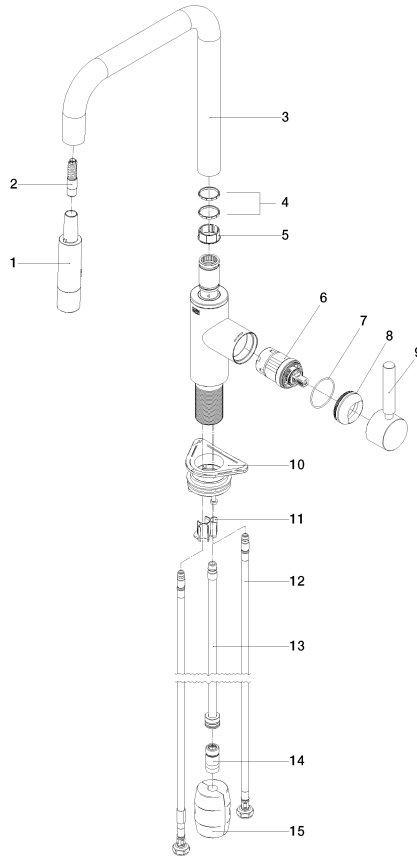

META SQUARE Single-lever mixer Pull-down with spray function - Champagne (22kt Gold) META SQUARE

33 870 861

- 240mm projection
- pivotable spout 360°
- Optional swivel limiter available with swivel limiter set 12 823 970 90
- laminar and spray flow
- 1800 mm metal shower hose
- sprayface with anti-scaling system
- max. flow 10.4 l/min at 3 bar flow pressure
- lead-free
- This product can help a building meet the requirements of Green Building Rating Systems, e.g. LEED®, BREEAM®, DGNB

33 870 861

mm [inches]

1:5

Flow rate chart

Codes & Standards

DIN 4109

EN 1717

ISO 3822

Ü-Zeichen

META SQUARE Single-lever mixer Pull-down with spray function - Champagne META SQUARE
(22kt Gold)

33 870 861
Certificates

Belgaqua_24-005-2 LGA_38

META SQUARE Single-lever mixer Pull-down with spray function - Champagne (22kt Gold) META SQUARE

33 870 861

Product version from 2/1/2023

META SQUARE Single-lever mixer Pull-down with spray function - Champagne (22kt Gold) META SQUARE

33 870 861

Spare parts list

Product version from 2/1/2023

No.	Item Number	Name	Quantity used	Delivery time
	90 12 11 148 00-47	shower	17	-