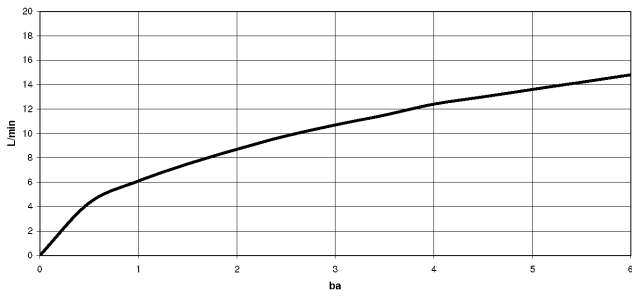

META SQUARE Single-lever mixer Pull-down with spray function - Champagne (22kt Gold) META SQUARE

33 870 861

- 240mm projection
- pivotable spout 360°
- Optional swivel limiter available with swivel limiter set 12 823 970 90
- laminar and spray flow
- 1800 mm metal shower hose
- sprayface with anti-scaling system
- max. flow 10.4 l/min at 3 bar flow pressure
- lead-free
- This product can help a building meet the requirements of Green Building Rating Systems, e.g. LEED®, BREEAM®, DGNB

33 870 861

mm [inches]

1:5

Flow rate chart

Codes & Standards

DIN 4109

EN 1717

ISO 3822