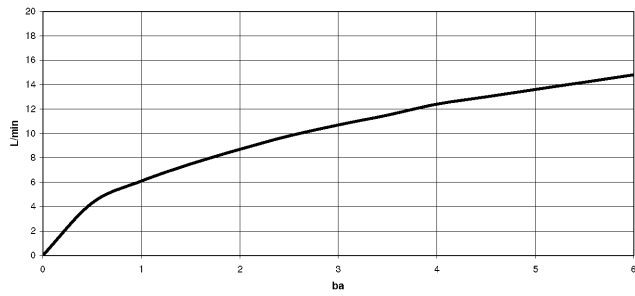

META SQUARE Single-lever mixer Pull-down with spray function - Brushed Chrome

META SQUARE

33 870 861

- 240mm projection
- pivotable spout 360°
- Optional swivel limiter available with swivel limiter set 12 823 970 90
- laminar and spray flow
- 1800 mm metal shower hose
- sprayface with anti-scaling system
- max. flow 10.4 l/min at 3 bar flow pressure
- lead-free
- This product can help a building meet the requirements of Green Building Rating Systems, e.g. LEED®, BREEAM®, DGNB

Recommended miscellaneous

	Strainer waste with control handle - Brushed Chrome	10 712 970-93
---	--	---------------

33 870 861

mm [inches]

1:5

Flow rate chart

Codes & Standards

DIN 4109