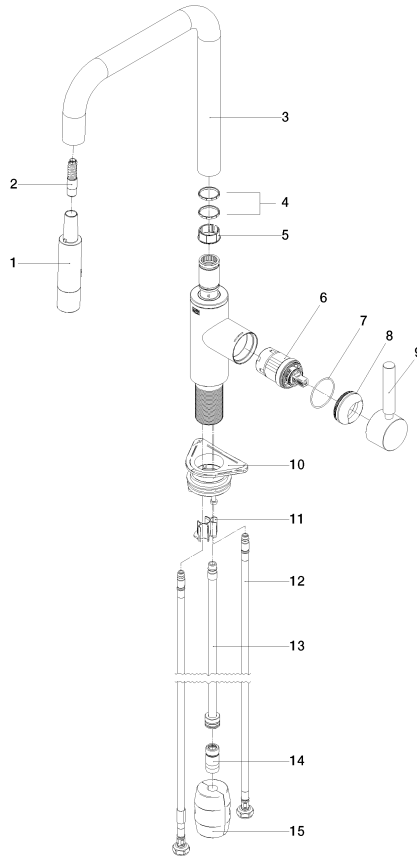

META SQUARE Single-lever mixer Pull-down with spray function - Brushed Chrome

META SQUARE

33 870 861

- 240mm projection
- pivotable spout 360°
- Optional swivel limiter available with swivel limiter set 12 823 970 90
- laminar and spray flow
- 1800 mm metal shower hose
- sprayface with anti-scaling system
- max. flow 10.4 l/min at 3 bar flow pressure
- lead-free
- This product can help a building meet the requirements of Green Building Rating Systems, e.g. LEED®, BREEAM®, DGNB

Recommended miscellaneous

	Strainer waste with control handle - Brushed Chrome	10 712 970-93
---	--	---------------

33 870 861

mm [inches]

1:5

Flow rate chart

Codes & Standards

DIN 4109

EN 1717

ISO 3822

Ü-Zeichen

META SQUARE Single-lever mixer Pull-down with spray function - Brushed Chrome

META SQUARE

33 870 861

Certificates

Belgaqua_24-005-2 LGA_38

33 870 861

Product version from 2/1/2023

META SQUARE Single-lever mixer Pull-down with spray function - Brushed Chrome

META SQUARE

33 870 861

Spare parts list

Product version from 2/1/2023

No.	Item Number	Name	Quantity used	Delivery time
	90 12 11 148 00-93	shower	17	20