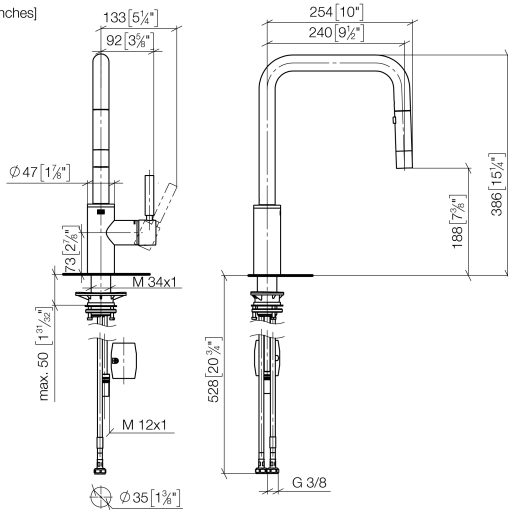

META SQUARE Single-lever mixer Pull-down with spray function - Brushed Chrome

META SQUARE

33 870 861

- 240mm projection
- pivotable spout 360°
- Optional swivel limiter available with swivel limiter set 12 823 970 90
- laminar and spray flow
- 1800 mm metal shower hose
- sprayface with anti-scaling system
- max. flow 10.4 l/min at 3 bar flow pressure
- lead-free
- This product can help a building meet the requirements of Green Building Rating Systems, e.g. LEED®, BREEAM®, DGNB

Recommended miscellaneous

	Strainer waste with control handle - Brushed Chrome	10 712 970-93
---	--	---------------

33 870 861

mm [inches]

1:5

Flow rate chart

Codes & Standards

DIN 4109

EN 1717

ISO 3822

Ü-Zeichen

META SQUARE Single-lever mixer Pull-down with spray function - Brushed Chrome

META SQUARE

33 870 861

Certificates

Belgaqua_24-005-2 LGA_38

33 870 861

Product version from 2/1/2023

META SQUARE Single-lever mixer Pull-down with spray function - Brushed Chrome

META SQUARE

33 870 861

Spare parts list

Product version from 2/1/2023

No.	Item Number	Name	Quantity used	Delivery time
	90 12 11 148 00-93	shower	17	20