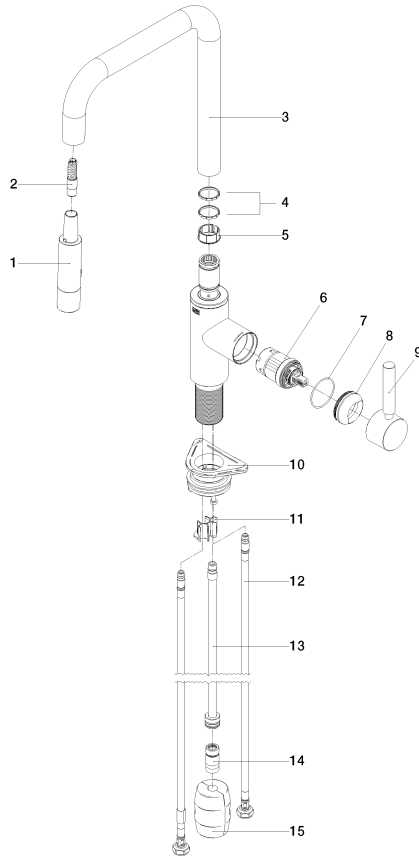

META SQUARE Single-lever mixer Pull-down with spray function - Brushed Dark Platinum

META SQUARE

33 870 861

- 240mm projection
- pivotable spout 360°
- Optional swivel limiter available with swivel limiter set 12 823 970 90
- laminar and spray flow
- 1800 mm metal shower hose
- sprayface with anti-scaling system
- max. flow 10.4 l/min at 3 bar flow pressure
- lead-free
- This product can help a building meet the requirements of Green Building Rating Systems, e.g. LEED®, BREEAM®, DGNB

Recommended miscellaneous

	Dispenser without rosette - Brushed Dark Platinum	82 424 970-99
---	--	---------------

33 870 861

mm [inches]

1:5

Flow rate chart

Codes & Standards

DIN 4109

META SQUARE Single-lever mixer Pull-down with spray function - Brushed Dark Platinum

META SQUARE

33 870 861

Product version from 2/1/2023

META SQUARE Single-lever mixer Pull-down with spray function - Brushed
Dark Platinum

META SQUARE

33 870 861

Spare parts list

Product version from 2/1/2023

No.	Item Number	Name	Quantity used	Delivery time
	90 12 11 148 00-99	shower	17	30