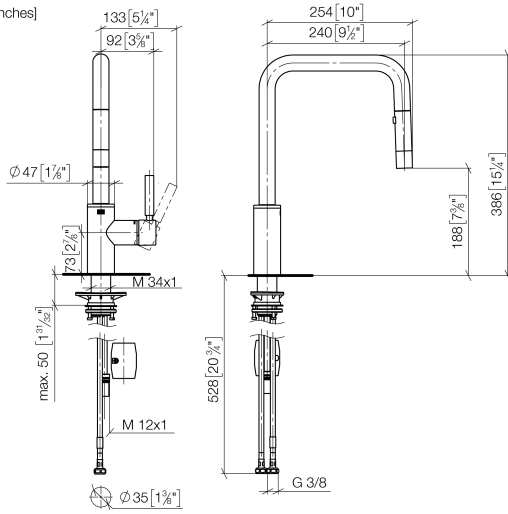

META SQUARE Single-lever mixer Pull-down with spray function - Brushed Dark Platinum

META SQUARE

33 870 861

- 240mm projection
- pivotable spout 360°
- Optional swivel limiter available with swivel limiter set 12 823 970 90
- laminar and spray flow
- 1800 mm metal shower hose
- sprayface with anti-scaling system
- max. flow 10.4 l/min at 3 bar flow pressure
- lead-free
- This product can help a building meet the requirements of Green Building Rating Systems, e.g. LEED®, BREEAM®, DGNB

Recommended miscellaneous

	Dispenser without rosette - Brushed Dark Platinum	82 424 970-99
---	--	---------------

33 870 861

mm [inches]

1:5

Flow rate chart

Codes & Standards

DIN 4109