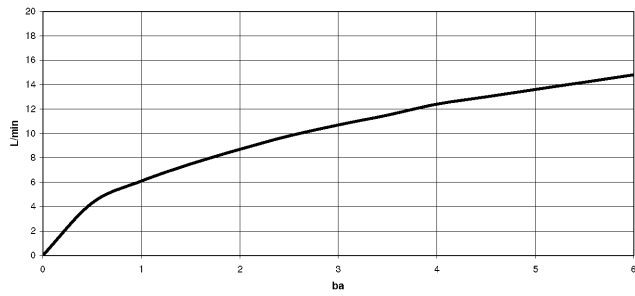

Flow rate chart

Codes & Standards

DIN 4109

EN 1717

ISO 3822

Ü-Zeichen