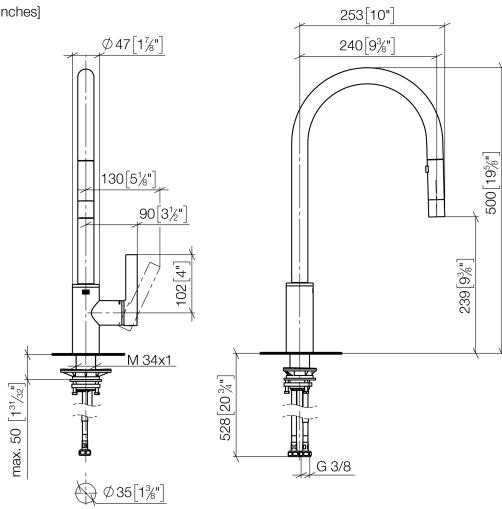

33 870 875

- 240mm projection
- pivotable spout 360°
- Optional swivel limiter available with swivel limiter set 12 823 970 90
- laminar and spray flow
- height of mixer 500 mm
- height up to laminar flow regulator 240 mm
- hole diameter 35 mm
- 1800 mm metal shower hose
- sprayface with anti-scaling system
- max. flow 10.4 l/min at 3 bar flow pressure
- lead-free
- This product can help a building meet the requirements of Green Building Rating Systems, e.g. LEED®, BREEAM®, DGNB

Recommended miscellaneous

Swivel limitation set -

12 823 970 90

Recommended miscellaneous

Dispenser without rosette - Dark Chrome

82 424 970-19

Recommended miscellaneous

Strainer waste with control handle - Dark Chrome

10 712 970-19

33 870 875

mm [inches]

Flow rate chart

Certificates

LGA_28657.

GDV_0400314.

33 870 875