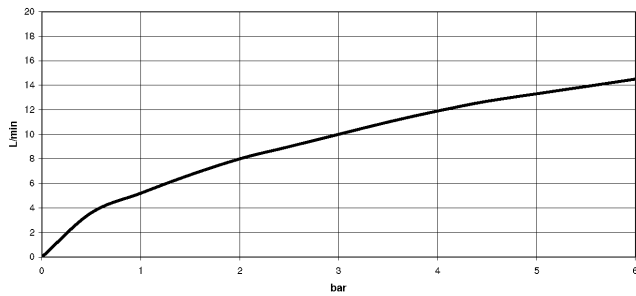

33 870 875

- 240mm projection
- pivotable spout 360°
- Optional swivel limiter available with swivel limiter set 12 823 970 90
- laminar and spray flow
- height of mixer 500 mm
- height up to laminar flow regulator 240 mm
- hole diameter 35 mm
- 1800 mm metal shower hose
- sprayface with anti-scaling system
- max. flow 10.4 l/min at 3 bar flow pressure
- lead-free
- This product can help a building meet the requirements of Green Building Rating Systems, e.g. LEED®, BREEAM®, DGNB

10 712 970-19

33 870 875

mm [inches]

Flow rate chart

Certificates

LGA_28657.

GDV_0400314.

33 870 875