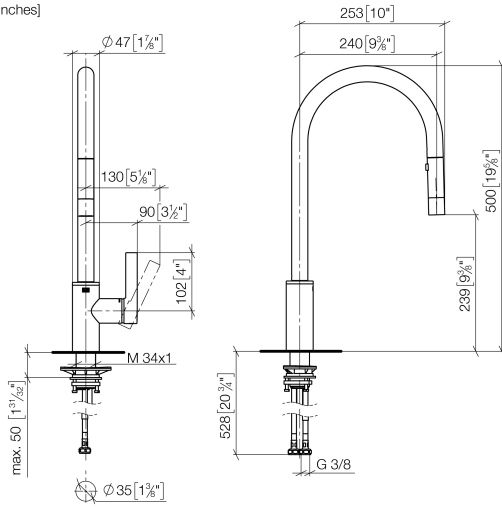

33 870 875

- 240mm projection
- pivotable spout 360°
- Optional swivel limiter available with swivel limiter set 12 823 970 90
- laminar and spray flow
- height of mixer 500 mm
- height up to laminar flow regulator 240 mm
- hole diameter 35 mm
- 1800 mm metal shower hose
- sprayface with anti-scaling system
- max. flow 10.4 l/min at 3 bar flow pressure
- lead-free
- This product can help a building meet the requirements of Green Building Rating Systems, e.g. LEED®, BREEAM®, DGNB

**Recommended miscellaneous**

	<b>Dispenser without rosette - Matte Black</b>	82 424 970-33
---	--	---------------

33 870 875

mm [inches]

### Flow rate chart

### Certificates

Belgaqua\_21-027- 27\_3. LGA\_28657. GDV\_0400314.

33 870 875

Spare parts list

No.	Item Number	Name	Quantity used	Delivery time
1	90 12 11 148 00-33	shower	1	30
2	04 30 02 120 00-85	hose	1	30
3	90 28 22 304 00-33	spout	1	2
4	09 28 10 160 90	ring	2	2
5	09 18 40 186 90	sleeve	1	2
6	09 30 11 203 90	ring	1	2
7	90 15 05 064 05 90	cartridge	1	2
8	09 14 10 190 90	seal	1	2
9	09 28 30 030-33	cover	1	2
10	09 20 87 020-33	handle	1	2
11	90 31 11 063 00 90	pin	1	2
12	90 31 20 087 00-33	plug	1	30
13	09 14 10 036 90	seal	1	2
14	04 30 04 101 00 90	hose	2	2
15	04 28 20 067 00 90	pipe	1	2
16	04 30 11 040 00 90	fixing set	1	2
17	09 20 93 056 90	insert	1	2
18	90 24 03 253 00 90	adaptor	1	2
19	09 30 03 038 90	hose	1	2
20	04 21 50 010 00 90	accessories	1	2
21	90 30 09 031 00 90	key	1	2