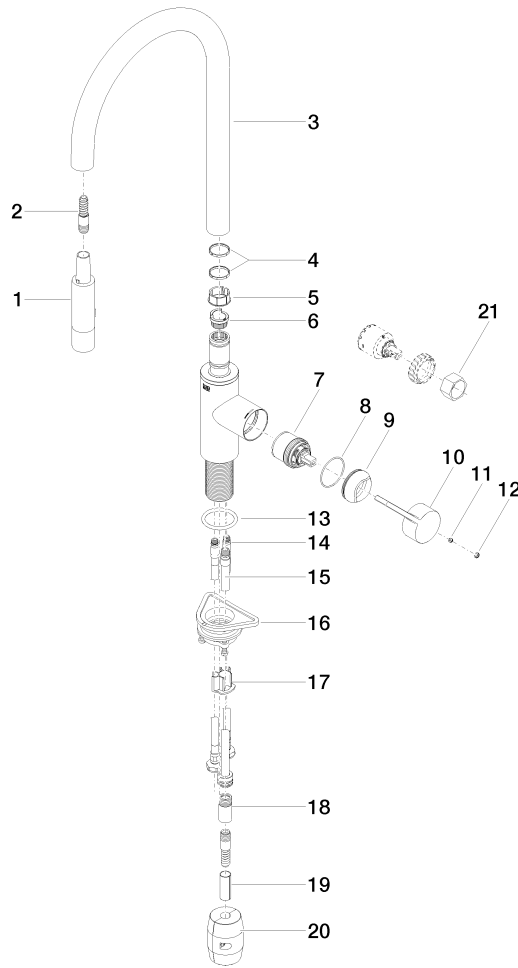

33 870 875

- 240mm projection
- pivotable spout 360°
- Optional swivel limiter available with swivel limiter set 12 823 970 90
- laminar and spray flow
- height of mixer 500 mm
- height up to laminar flow regulator 240 mm
- hole diameter 35 mm
- 1800 mm metal shower hose
- sprayface with anti-scaling system
- max. flow 10.4 l/min at 3 bar flow pressure
- lead-free
- This product can help a building meet the requirements of Green Building Rating Systems, e.g. LEED®, BREEAM®, DGNB

**Recommended miscellaneous**

	<b>Dispenser without rosette - Matte Black</b>	82 424 970-33
---	--	---------------

33 870 875

mm [inches]

### Flow rate chart

### Certificates

Belgaqua\_21-027- 27\_3. LGA\_28657. GDV\_0400314.

33 870 875

Spare parts list

No.	Item Number	Name	Quantity used	Delivery time
1	90 12 11 148 00-33	shower	1	30
2	04 30 02 120 00-85	hose	1	30
3	90 28 22 304 00-33	spout	1	2
4	09 28 10 160 90	ring	2	2
5	09 18 40 186 90	sleeve	1	2
6	09 30 11 203 90	ring	1	2
7	90 15 05 064 05 90	cartridge	1	2
8	09 14 10 190 90	seal	1	2
9	09 28 30 030-33	cover	1	2
10	09 20 87 020-33	handle	1	2
11	90 31 11 063 00 90	pin	1	2
12	90 31 20 087 00-33	plug	1	30
13	09 14 10 036 90	seal	1	2
14	04 30 04 101 00 90	hose	2	2
15	04 28 20 067 00 90	pipe	1	2
16	04 30 11 040 00 90	fixing set	1	2
17	09 20 93 056 90	insert	1	2
18	90 24 03 253 00 90	adaptor	1	2
19	09 30 03 038 90	hose	1	2
20	04 21 50 010 00 90	accessories	1	2
21	90 30 09 031 00 90	key	1	2