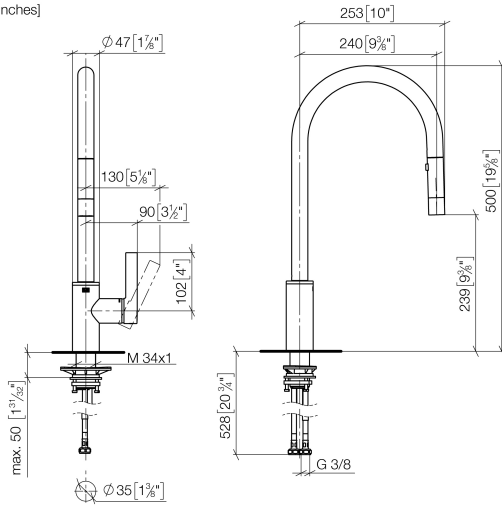

**TARA ULTRA Single-lever mixer Pull-down with spray function - Brushed Champagne (22kt Gold)**

TARA ULTRA

33 870 875

- 240mm projection
- pivotable spout 360°
- Optional swivel limiter available with swivel limiter set 12 823 970 90
- laminar and spray flow
- height of mixer 500 mm
- height up to laminar flow regulator 240 mm
- hole diameter 35 mm
- 1800 mm metal shower hose
- sprayface with anti-scaling system
- max. flow 10.4 l/min at 3 bar flow pressure
- lead-free
- This product can help a building meet the requirements of Green Building Rating Systems, e.g. LEED®, BREEAM®, DGNB

**Recommended miscellaneous**

**Swivel limitation set -** 12 823 970 90

**Recommended miscellaneous**

**Dispenser without rosette -  
Brushed Champagne (22kt Gold)** 82 424 970-46

**Recommended miscellaneous**

**Strainer waste with control handle  
- Brushed Champagne (22kt Gold)** 10 712 970-46

33 870 875  
mm [inches]

**Flow rate chart**

**Certificates**

LGA\_28657.

GDV\_0400314.

33 870 875

TARA ULTRA Single-lever mixer Pull-down with spray function - Brushed  
Champagne (22kt Gold)

TARA ULTRA

33 870 875

Spare parts list

No.	Item Number	Name	Quantity used	Delivery time
1	90 12 11 148 00-46	shower	1	-
Spare part can no longer be ordered, please order the replacement item				
2	04 30 02 120 00-85	hose	1	30
3	90 28 22 304 00-46	spout	1	30
4	09 28 10 160 90	ring	2	2
5	09 18 40 186 90	sleeve	1	2
6	09 30 11 203 90	ring	1	2
7	90 15 05 064 05 90	cartridge	1	2
8	09 14 10 190 90	seal	1	2
9	09 28 30 030-46	cover	1	60
10	09 20 87 020-46	handle	1	30
11	90 31 11 063 00 90	pin	1	2
12	90 31 20 087 00-46	plug	1	30
13	09 14 10 036 90	seal	1	2
14	04 30 04 101 00 90	hose	2	2
15	04 28 20 067 00 90	pipe	1	2
16	04 30 11 040 00 90	fixing set	1	2
17	09 20 93 056 90	insert	1	2
18	90 24 03 253 00 90	adaptor	1	2
19	09 30 03 038 90	hose	1	2
20	04 21 50 010 00 90	accessories	1	2
21	90 30 09 031 00 90	key	1	2