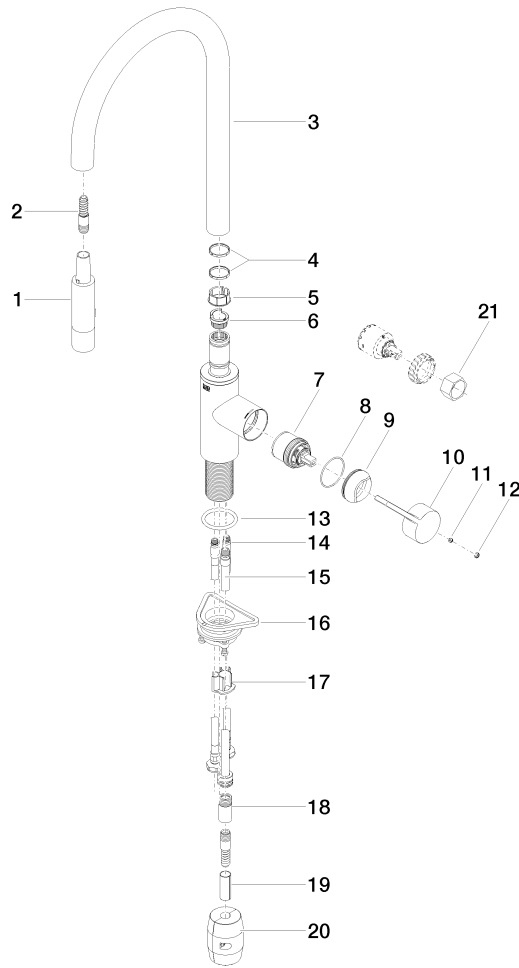

**TARA ULTRA Single-lever mixer Pull-down with spray function - Brushed Champagne (22kt Gold)**

TARA ULTRA

33 870 875

- 240mm projection
- pivotable spout 360°
- Optional swivel limiter available with swivel limiter set 12 823 970 90
- laminar and spray flow
- height of mixer 500 mm
- height up to laminar flow regulator 240 mm
- hole diameter 35 mm
- 1800 mm metal shower hose
- sprayface with anti-scaling system
- max. flow 10.4 l/min at 3 bar flow pressure
- lead-free
- This product can help a building meet the requirements of Green Building Rating Systems, e.g. LEED®, BREEAM®, DGNB

**Recommended miscellaneous**

**Swivel limitation set -** 12 823 970 90

**Recommended miscellaneous**

**Dispenser without rosette -  
Brushed Champagne (22kt Gold)** 82 424 970-46

**Recommended miscellaneous**

**Strainer waste with control handle  
- Brushed Champagne (22kt Gold)** 10 712 970-46

33 870 875  
mm [inches]

**Flow rate chart**

**Certificates**

LGA\_28657.

GDV\_0400314.

33 870 875

TARA ULTRA Single-lever mixer Pull-down with spray function - Brushed  
Champagne (22kt Gold)

TARA ULTRA

33 870 875

Spare parts list

No.	Item Number	Name	Quantity used	Delivery time
1	90 12 11 148 00-46	shower	1	-
Spare part can no longer be ordered, please order the replacement item				
2	04 30 02 120 00-85	hose	1	30
3	90 28 22 304 00-46	spout	1	30
4	09 28 10 160 90	ring	2	2
5	09 18 40 186 90	sleeve	1	2
6	09 30 11 203 90	ring	1	2
7	90 15 05 064 05 90	cartridge	1	2
8	09 14 10 190 90	seal	1	2
9	09 28 30 030-46	cover	1	60
10	09 20 87 020-46	handle	1	30
11	90 31 11 063 00 90	pin	1	2
12	90 31 20 087 00-46	plug	1	30
13	09 14 10 036 90	seal	1	2
14	04 30 04 101 00 90	hose	2	2
15	04 28 20 067 00 90	pipe	1	2
16	04 30 11 040 00 90	fixing set	1	2
17	09 20 93 056 90	insert	1	2
18	90 24 03 253 00 90	adaptor	1	2
19	09 30 03 038 90	hose	1	2
20	04 21 50 010 00 90	accessories	1	2
21	90 30 09 031 00 90	key	1	2