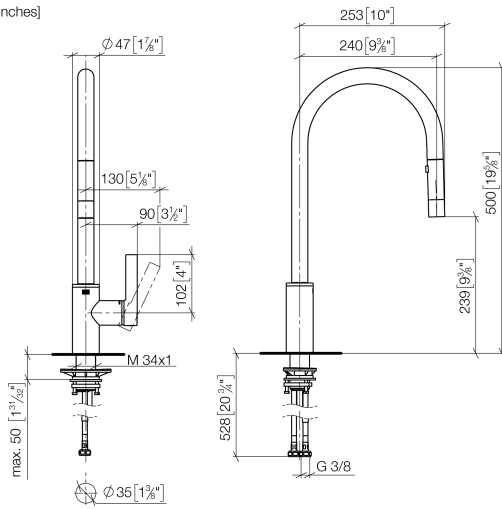

TARA ULTRA Single-lever mixer Pull-down with spray function - Champagne (22kt Gold)

TARA ULTRA

33 870 875

- 240mm projection
- pivotable spout 360°
- Optional swivel limiter available with swivel limiter set 12 823 970 90
- laminar and spray flow
- height of mixer 500 mm
- height up to laminar flow regulator 240 mm
- hole diameter 35 mm
- 1800 mm metal shower hose
- sprayface with anti-scaling system
- max. flow 10.4 l/min at 3 bar flow pressure
- lead-free
- This product can help a building meet the requirements of Green Building Rating Systems, e.g. LEED®, BREEAM®, DGNB

10 712 970-47

33 870 875
mm [inches]

Flow rate chart

Certificates

LGA_28657.

GDV_0400314.

33 870 875

TARA ULTRA Single-lever mixer Pull-down with spray function - Champagne (22kt Gold)

TARA ULTRA

33 870 875

Spare parts list

No.	Item Number	Name	Quantity used	Delivery time
1	90 12 11 148 00-47	shower	1	-
Spare part can no longer be ordered, please order the replacement item				
2	04 30 02 120 00-85	hose	1	30
3	90 28 22 304 00-47	spout	1	30
4	09 28 10 160 90	ring	2	2
5	09 18 40 186 90	sleeve	1	2
6	09 30 11 203 90	ring	1	2
7	90 15 05 064 05 90	cartridge	1	2
8	09 14 10 190 90	seal	1	2
9	09 28 30 030-47	cover	1	60
10	09 20 87 020-47	handle	1	30
11	90 31 11 063 00 90	pin	1	2
12	90 31 20 087 00-47	plug	1	30
13	09 14 10 036 90	seal	1	2
14	04 30 04 101 00 90	hose	2	2
15	04 28 20 067 00 90	pipe	1	2
16	04 30 11 040 00 90	fixing set	1	2
17	09 20 93 056 90	insert	1	2
18	90 24 03 253 00 90	adaptor	1	2
19	09 30 03 038 90	hose	1	2
20	04 21 50 010 00 90	accessories	1	2
21	90 30 09 031 00 90	key	1	2