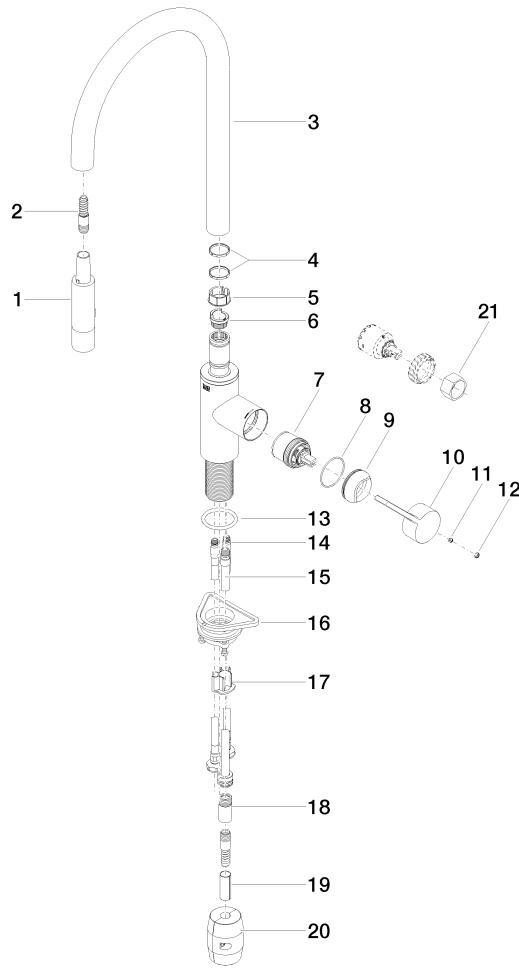

TARA ULTRA Single-lever mixer Pull-down with spray function - Champagne (22kt Gold)

TARA ULTRA

33 870 875

- 240mm projection
- pivotable spout 360°
- Optional swivel limiter available with swivel limiter set 12 823 970 90
- laminar and spray flow
- height of mixer 500 mm
- height up to laminar flow regulator 240 mm
- hole diameter 35 mm
- 1800 mm metal shower hose
- sprayface with anti-scaling system
- max. flow 10.4 l/min at 3 bar flow pressure
- lead-free
- This product can help a building meet the requirements of Green Building Rating Systems, e.g. LEED®, BREEAM®, DGNB

Recommended miscellaneous

Swivel limitation set -

12 823 970 90

Recommended miscellaneous

Dispenser without rosette - Champagne (22kt Gold)

82 424 970-47

Recommended miscellaneous

Strainer waste with control handle - Champagne (22kt Gold)

10 712 970-47

33 870 875
mm [inches]

Flow rate chart

Certificates

LGA_28657.

GDV_0400314.

33 870 875

TARA ULTRA Single-lever mixer Pull-down with spray function - Champagne (22kt Gold)

TARA ULTRA

33 870 875

Spare parts list

No.	Item Number	Name	Quantity used	Delivery time
1	90 12 11 148 00-47	shower	1	-
Spare part can no longer be ordered, please order the replacement item				
2	04 30 02 120 00-85	hose	1	30
3	90 28 22 304 00-47	spout	1	30
4	09 28 10 160 90	ring	2	2
5	09 18 40 186 90	sleeve	1	2
6	09 30 11 203 90	ring	1	2
7	90 15 05 064 05 90	cartridge	1	2
8	09 14 10 190 90	seal	1	2
9	09 28 30 030-47	cover	1	60
10	09 20 87 020-47	handle	1	30
11	90 31 11 063 00 90	pin	1	2
12	90 31 20 087 00-47	plug	1	30
13	09 14 10 036 90	seal	1	2
14	04 30 04 101 00 90	hose	2	2
15	04 28 20 067 00 90	pipe	1	2
16	04 30 11 040 00 90	fixing set	1	2
17	09 20 93 056 90	insert	1	2
18	90 24 03 253 00 90	adaptor	1	2
19	09 30 03 038 90	hose	1	2
20	04 21 50 010 00 90	accessories	1	2
21	90 30 09 031 00 90	key	1	2