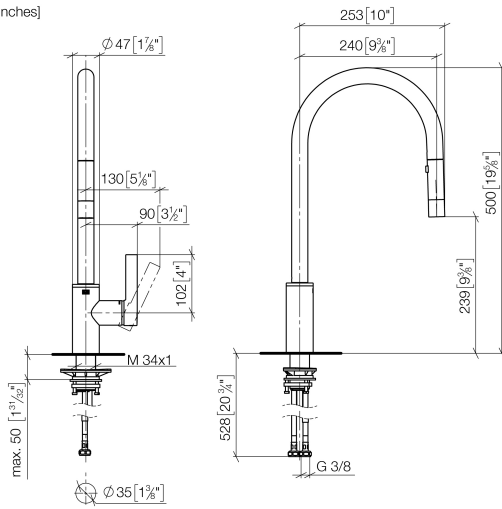

TARA ULTRA Single-lever mixer Pull-down with spray function - Brushed Chrome

TARA ULTRA

33 870 875

- 240mm projection
- pivotable spout 360°
- Optional swivel limiter available with swivel limiter set 12 823 970 90
- laminar and spray flow
- height of mixer 500 mm
- height up to laminar flow regulator 240 mm
- hole diameter 35 mm
- 1800 mm metal shower hose
- sprayface with anti-scaling system
- max. flow 10.4 l/min at 3 bar flow pressure
- lead-free
- This product can help a building meet the requirements of Green Building Rating Systems, e.g. LEED®, BREEAM®, DGNB

Recommended miscellaneous

Swivel limitation set -

12 823 970 90

Recommended miscellaneous

**Dispenser without rosette -
Brushed Chrome**

82 424 970-93

Recommended miscellaneous

**Strainer waste with control handle -
Brushed Chrome**

10 712 970-93

33 870 875
mm [inches]

Flow rate chart

Certificates

LGA_28657.

GDV_0400314.

33 870 875

Spare parts list

No.	Item Number	Name	Quantity used	Delivery time
1	90 12 11 148 00-93	shower	1	20
2	04 30 02 120 00-85	hose	1	30
3	90 28 22 304 00-93	spout	1	20
4	09 28 10 160 90	ring	2	2
5	09 18 40 186 90	sleeve	1	2
6	09 30 11 203 90	ring	1	2
7	90 15 05 064 05 90	cartridge	1	2
8	09 14 10 190 90	seal	1	2
9	09 28 30 030-93	cover	1	60
10	09 20 87 020-93	handle	1	60
11	90 31 11 063 00 90	pin	1	2
12	90 31 20 087 00-93	plug	1	20
13	09 14 10 036 90	seal	1	2
14	04 30 04 101 00 90	hose	2	2
15	04 28 20 067 00 90	pipe	1	2
16	04 30 11 040 00 90	fixing set	1	2
17	09 20 93 056 90	insert	1	2
18	90 24 03 253 00 90	adaptor	1	2
19	09 30 03 038 90	hose	1	2
20	04 21 50 010 00 90	accessories	1	2
21	90 30 09 031 00 90	key	1	2