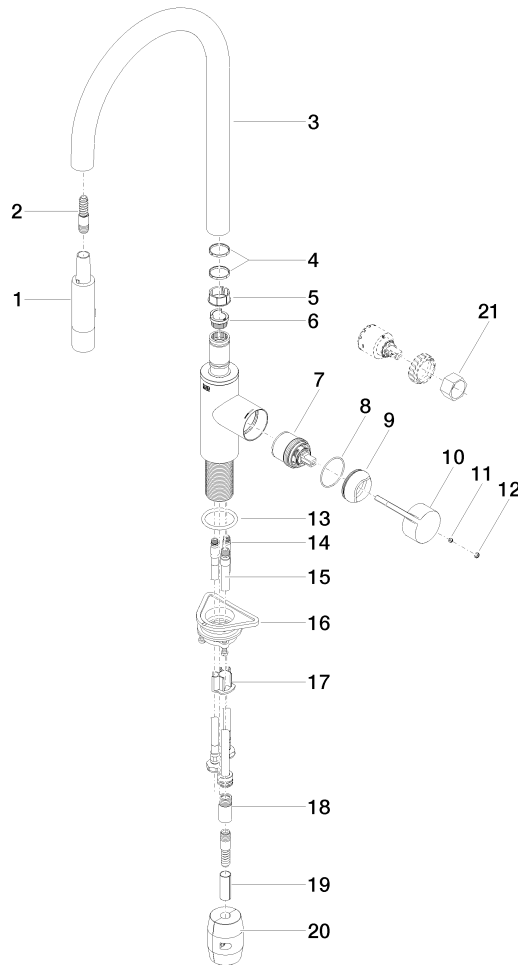

TARA ULTRA Single-lever mixer Pull-down with spray function - Brushed Chrome

TARA ULTRA

33 870 875

- 240mm projection
- pivotable spout 360°
- Optional swivel limiter available with swivel limiter set 12 823 970 90
- laminar and spray flow
- height of mixer 500 mm
- height up to laminar flow regulator 240 mm
- hole diameter 35 mm
- 1800 mm metal shower hose
- sprayface with anti-scaling system
- max. flow 10.4 l/min at 3 bar flow pressure
- lead-free
- This product can help a building meet the requirements of Green Building Rating Systems, e.g. LEED®, BREEAM®, DGNB

Recommended miscellaneous

Swivel limitation set -

12 823 970 90

Recommended miscellaneous

**Dispenser without rosette -
Brushed Chrome**

82 424 970-93

Recommended miscellaneous

**Strainer waste with control handle -
Brushed Chrome**

10 712 970-93

33 870 875
mm [inches]

Flow rate chart

Certificates

LGA_28657.

GDV_0400314.

33 870 875

Spare parts list

No.	Item Number	Name	Quantity used	Delivery time
1	90 12 11 148 00-93	shower	1	20
2	04 30 02 120 00-85	hose	1	30
3	90 28 22 304 00-93	spout	1	20
4	09 28 10 160 90	ring	2	2
5	09 18 40 186 90	sleeve	1	2
6	09 30 11 203 90	ring	1	2
7	90 15 05 064 05 90	cartridge	1	2
8	09 14 10 190 90	seal	1	2
9	09 28 30 030-93	cover	1	60
10	09 20 87 020-93	handle	1	60
11	90 31 11 063 00 90	pin	1	2
12	90 31 20 087 00-93	plug	1	20
13	09 14 10 036 90	seal	1	2
14	04 30 04 101 00 90	hose	2	2
15	04 28 20 067 00 90	pipe	1	2
16	04 30 11 040 00 90	fixing set	1	2
17	09 20 93 056 90	insert	1	2
18	90 24 03 253 00 90	adaptor	1	2
19	09 30 03 038 90	hose	1	2
20	04 21 50 010 00 90	accessories	1	2
21	90 30 09 031 00 90	key	1	2