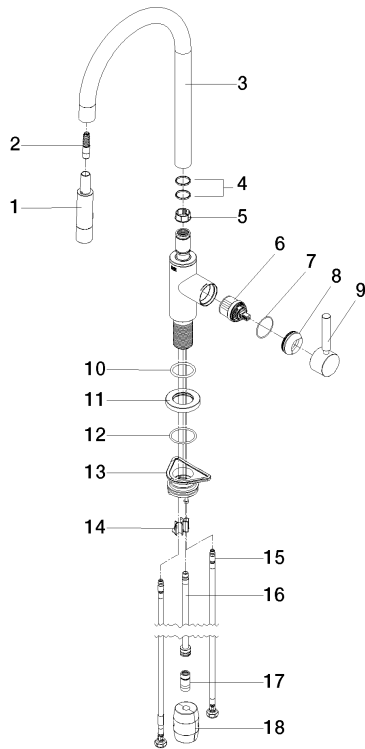

33 870 888

- 240mm projection
- pivotable spout 360°
- Optional swivel limiter available with swivel limiter set 12 823 970 90
- laminar and spray flow
- 1800 mm metal shower hose
- sprayface with anti-scaling system
- max. flow 10.4 l/min at 3 bar flow pressure
- lead-free
- This product can help a building meet the requirements of Green Building Rating Systems, e.g. LEED®, BREEAM®, DGNB

Recommended miscellaneous

	Dispenser with rosette - Brushed Platinum	82 444 970-06
---	--	---------------

33 870 888

Flow rate chart

Codes & Standards

DIN 4109

EN 1717

ISO 3822

Ü-Zeichen

TARA Single-lever mixer Pull-down with spray function - Brushed Platinum

TARA

33 870 888

Certificates

LGA_38

Belgaqua_24-005-2

33 870 888

Product version from 2/1/2023

TARA Single-lever mixer Pull-down with spray function - Brushed Platinum

TARA

33 870 888

Spare parts list

Product version from 2/1/2023

No.	Item Number	Name	Quantity used	Delivery time
	90 12 11 148 00-06	shower	20	10