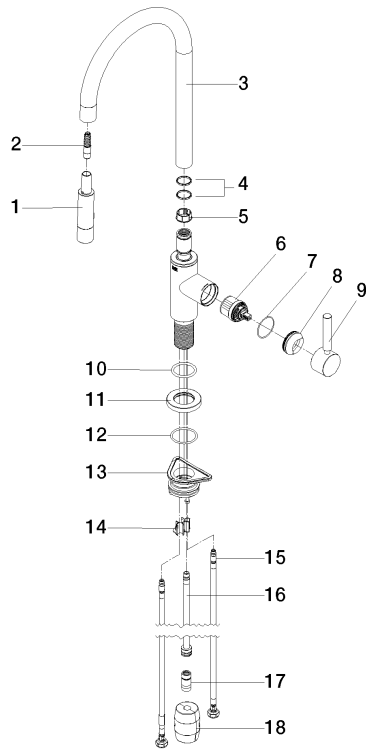

33 870 888

- 240mm projection
- pivotable spout 360°
- Optional swivel limiter available with swivel limiter set 12 823 970 90
- laminar and spray flow
- 1800 mm metal shower hose
- sprayface with anti-scaling system
- max. flow 10.4 l/min at 3 bar flow pressure
- lead-free
- This product can help a building meet the requirements of Green Building Rating Systems, e.g. LEED®, BREEAM®, DGNB

Ü-Zeichen

TARA Single-lever mixer Pull-down with spray function - Platinum

TARA

33 870 888

Certificates

LGA_38

Belgaqua_24-005-2

33 870 888

Product version from 2/1/2023

TARA Single-lever mixer Pull-down with spray function - Platinum

TARA

33 870 888

Spare parts list

Product version from 2/1/2023

No.	Item Number	Name	Quantity used	Delivery time
	90 12 11 148 00-08	shower	20	40