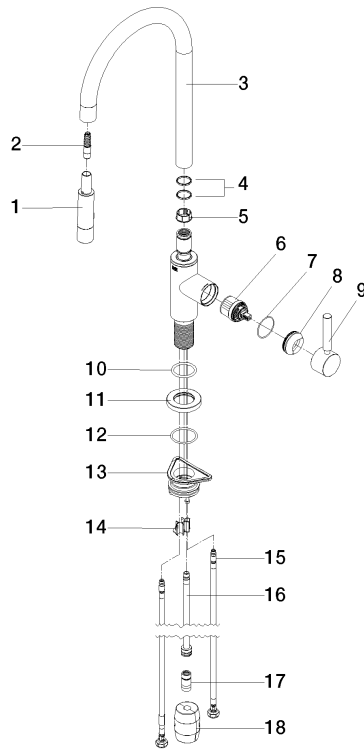

33 870 888

- 240mm projection
- pivotable spout 360°
- Optional swivel limiter available with swivel limiter set 12 823 970 90
- laminar and spray flow
- 1800 mm metal shower hose
- sprayface with anti-scaling system
- max. flow 10.4 l/min at 3 bar flow pressure
- lead-free
- This product can help a building meet the requirements of Green Building Rating Systems, e.g. LEED®, BREEAM®, DGNB

Ü-Zeichen

TARA Single-lever mixer Pull-down with spray function - Durabronss (23kt Gold)

---

TARA

33 870 888

Certificates

---

LGA\_38

Belgaqua\_24-005-2

33 870 888

Product version from 2/1/2023

TARA Single-lever mixer Pull-down with spray function - Durabronss (23kt Gold)

TARA

33 870 888

**Spare parts list**

**Product version from 2/1/2023**

No.	Item Number	Name	Quantity used	Delivery time
	90 12 11 148 00-09	shower	20	-

Spare part can no longer be ordered, please order the replacement item