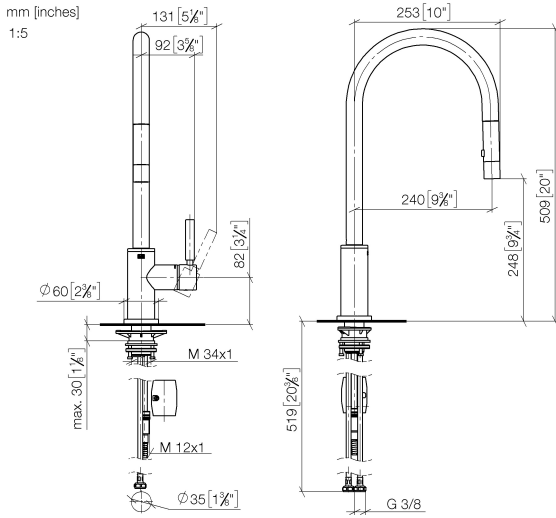

33 870 888

Flow rate chart

Codes & Standards

DIN 4109

EN 1717

ISO 3822

Ü-Zeichen