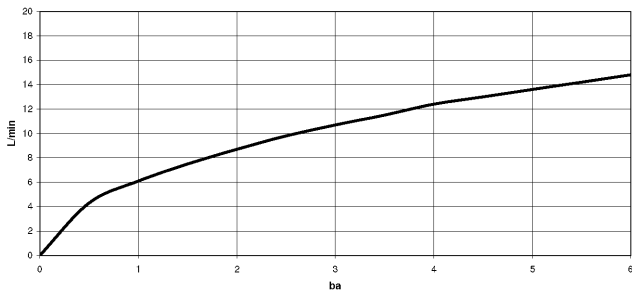

Flow rate chart

Codes & Standards

DIN 4109

EN 1717

ISO 3822

Ü-Zeichen