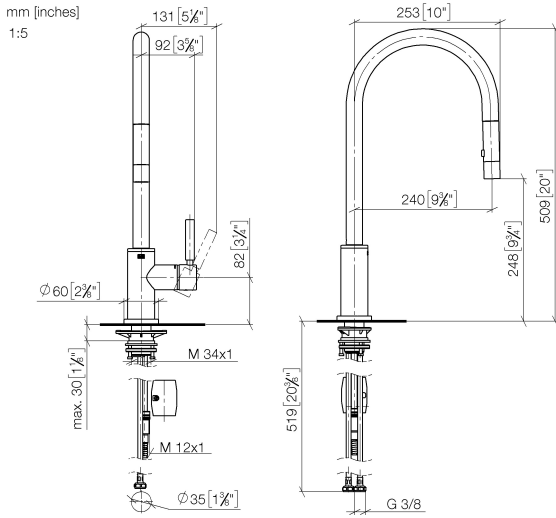

33 870 888

- 240mm projection
- pivotable spout 360°
- Optional swivel limiter available with swivel limiter set 12 823 970 90
- laminar and spray flow
- 1800 mm metal shower hose
- sprayface with anti-scaling system
- max. flow 10.4 l/min at 3 bar flow pressure
- lead-free
- This product can help a building meet the requirements of Green Building Rating Systems, e.g. LEED®, BREEAM®, DGNB

**Recommended miscellaneous**

	<b>Swivel limitation set -</b>	12 823 970 90
---	--------------------------------	---------------

**Recommended miscellaneous**

	<b>Dispenser with rosette - Dark Chrome</b>	82 444 970-19
---	---	---------------

**Recommended miscellaneous**

	<b>Strainer waste with control handle - Dark Chrome</b>	10 710 970-19
---	---	---------------

33 870 888

Flow rate chart

Codes & Standards

DIN 4109

EN 1717

ISO 3822

Product version from 2/1/2023

TARA Single-lever mixer Pull-down with spray function - Dark Chrome

TARA

33 870 888

**Spare parts list**

**Product version from 2/1/2023**

No.	Item Number	Name	Quantity used	Delivery time
	90 12 11 148 00-19	shower	20	60