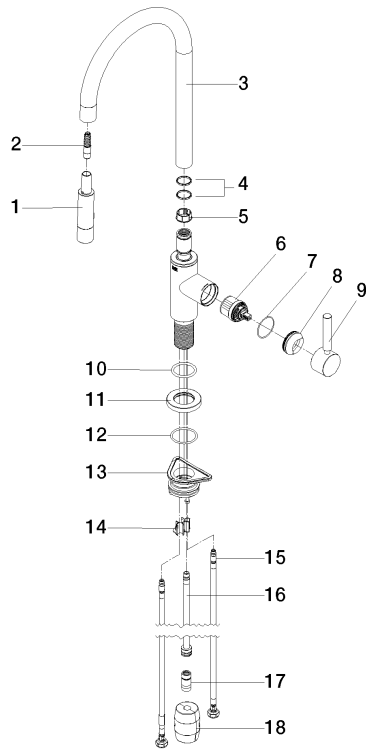

33 870 888

- 240mm projection
- pivotable spout 360°
- Optional swivel limiter available with swivel limiter set 12 823 970 90
- laminar and spray flow
- 1800 mm metal shower hose
- sprayface with anti-scaling system
- max. flow 10.4 l/min at 3 bar flow pressure
- lead-free
- This product can help a building meet the requirements of Green Building Rating Systems, e.g. LEED®, BREEAM®, DGNB

**Recommended miscellaneous**

	<b>Strainer waste with control handle - Dark Chrome</b>	10 710 970-19
---	---	---------------

33 870 888

Flow rate chart

Codes & Standards

DIN 4109

EN 1717

ISO 3822

Ü-Zeichen

TARA Single-lever mixer Pull-down with spray function - Dark Chrome

TARA

33 870 888

Certificates

LGA\_38

Belgaqua\_24-005-2

33 870 888

Product version from 2/1/2023

TARA Single-lever mixer Pull-down with spray function - Dark Chrome

TARA

33 870 888

**Spare parts list**

**Product version from 2/1/2023**

No.	Item Number	Name	Quantity used	Delivery time
	90 12 11 148 00-19	shower	20	60