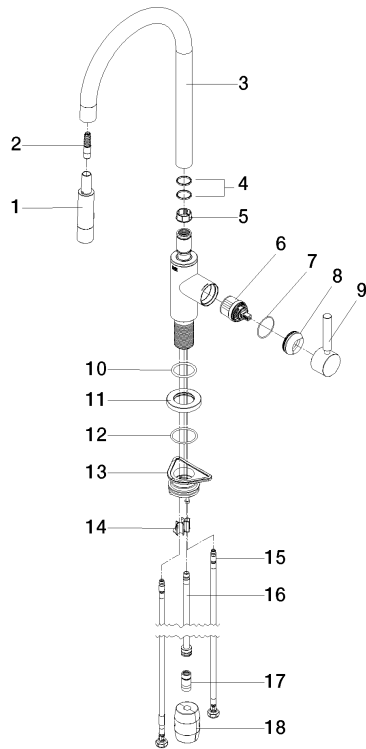

TARA Single-lever mixer Pull-down with spray function - Champagne (22kt Gold)

TARA

33 870 888

- 240mm projection
- pivotable spout 360°
- Optional swivel limiter available with swivel limiter set 12 823 970 90
- laminar and spray flow
- 1800 mm metal shower hose
- sprayface with anti-scaling system
- max. flow 10.4 l/min at 3 bar flow pressure
- lead-free
- This product can help a building meet the requirements of Green Building Rating Systems, e.g. LEED®, BREEAM®, DGNB

Recommended miscellaneous

	Strainer waste with control handle - Champagne (22kt Gold)	10 710 970-47
--	---	---------------

33 870 888

mm [inches]

1:5

Flow rate chart

Codes & Standards

DIN 4109

Belgaqua_24-005-2

TARA Single-lever mixer Pull-down with spray function - Champagne (22kt Gold)

TARA

33 870 888

Product version from 2/1/2023

TARA Single-lever mixer Pull-down with spray function - Champagne (22kt Gold)

TARA

33 870 888

Spare parts list

Product version from 2/1/2023

No.	Item Number	Name	Quantity used	Delivery time
	90 12 11 148 00-47	shower	20	-

Spare part can no longer be ordered, please order the replacement item