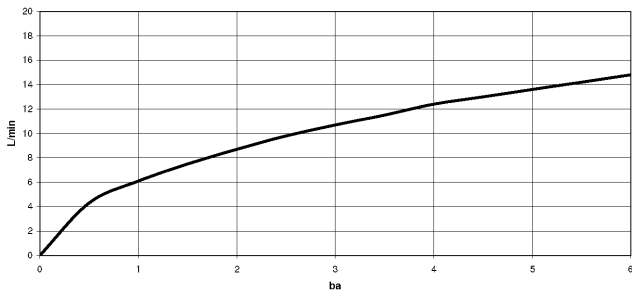

Recommended miscellaneous

	Strainer waste with control handle - Champagne (22kt Gold)	10 710 970-47
--	---	---------------

33 870 888

mm [inches]

1:5

Flow rate chart

Codes & Standards

DIN 4109