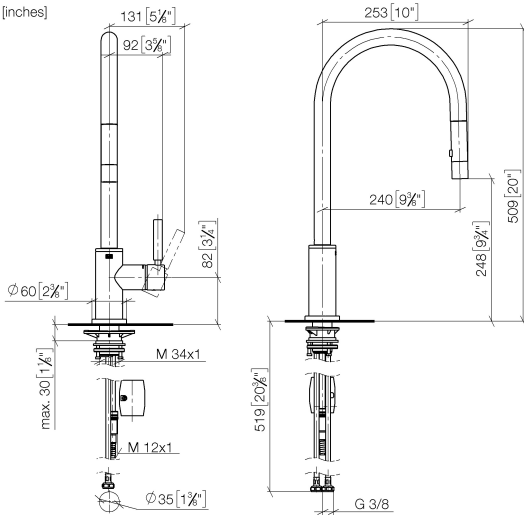

TARA Single-lever mixer Pull-down with spray function - Champagne (22kt Gold)

TARA

33 870 888

- 240mm projection
- pivotable spout 360°
- Optional swivel limiter available with swivel limiter set 12 823 970 90
- laminar and spray flow
- 1800 mm metal shower hose
- sprayface with anti-scaling system
- max. flow 10.4 l/min at 3 bar flow pressure
- lead-free
- This product can help a building meet the requirements of Green Building Rating Systems, e.g. LEED®, BREEAM®, DGNB

Recommended miscellaneous

	Strainer waste with control handle - Champagne (22kt Gold)	10 710 970-47
--	---	---------------

33 870 888

mm [inches]

1:5

Flow rate chart

Codes & Standards

DIN 4109

Belgaqua_24-005-2

TARA Single-lever mixer Pull-down with spray function - Champagne (22kt Gold)

TARA

33 870 888

Product version from 2/1/2023

TARA Single-lever mixer Pull-down with spray function - Champagne (22kt Gold)

TARA

33 870 888

Spare parts list

Product version from 2/1/2023

No.	Item Number	Name	Quantity used	Delivery time
	90 12 11 148 00-47	shower	20	-

Spare part can no longer be ordered, please order the replacement item