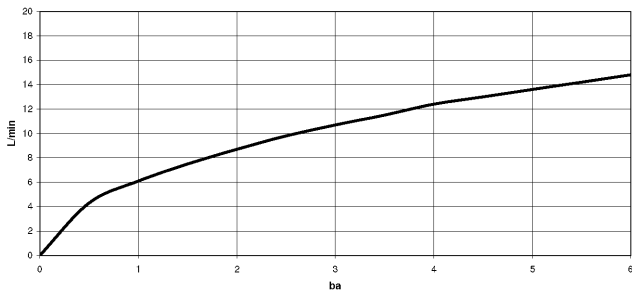

33 870 888

- 240mm projection
- pivotable spout 360°
- Optional swivel limiter available with swivel limiter set 12 823 970 90
- laminar and spray flow
- 1800 mm metal shower hose
- sprayface with anti-scaling system
- max. flow 10.4 l/min at 3 bar flow pressure
- lead-free
- This product can help a building meet the requirements of Green Building Rating Systems, e.g. LEED®, BREEAM®, DGNB

33 870 888

Flow rate chart

Codes & Standards

DIN 4109

EN 1717

ISO 3822

Ü-Zeichen

TARA Single-lever mixer Pull-down with spray function - Brushed Chrome