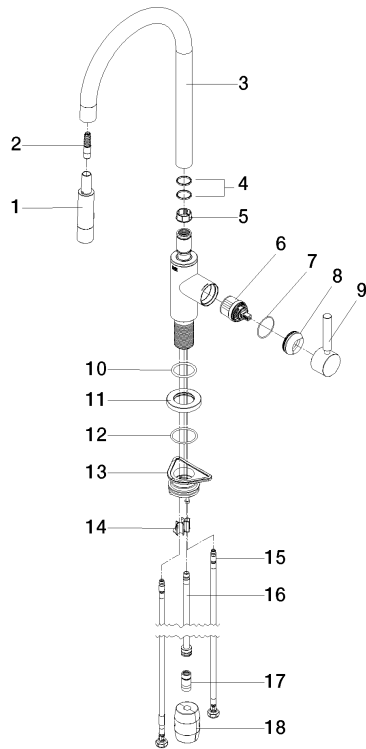

33 870 888

- 240mm projection
- pivotable spout 360°
- Optional swivel limiter available with swivel limiter set 12 823 970 90
- laminar and spray flow
- 1800 mm metal shower hose
- sprayface with anti-scaling system
- max. flow 10.4 l/min at 3 bar flow pressure
- lead-free
- This product can help a building meet the requirements of Green Building Rating Systems, e.g. LEED®, BREEAM®, DGNB

33 870 888

Flow rate chart

Codes & Standards

DIN 4109

EN 1717

ISO 3822

Ü-Zeichen

TARA Single-lever mixer Pull-down with spray function - Brushed Chrome

TARA

33 870 888

Certificates

LGA_38

Belgaqua_24-005-2

33 870 888

Product version from 2/1/2023

TARA Single-lever mixer Pull-down with spray function - Brushed Chrome

TARA

33 870 888

Spare parts list

Product version from 2/1/2023

No.	Item Number	Name	Quantity used	Delivery time
	90 12 11 148 00-93	shower	20	20