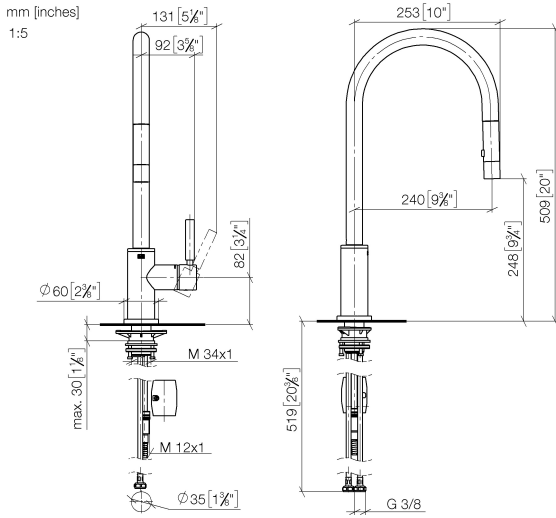

33 870 888

- 240mm projection
- pivotable spout 360°
- Optional swivel limiter available with swivel limiter set 12 823 970 90
- laminar and spray flow
- 1800 mm metal shower hose
- sprayface with anti-scaling system
- max. flow 10.4 l/min at 3 bar flow pressure
- lead-free
- This product can help a building meet the requirements of Green Building Rating Systems, e.g. LEED®, BREEAM®, DGNB

33 870 888

Flow rate chart

Codes & Standards

DIN 4109

EN 1717

ISO 3822

Ü-Zeichen

TARA Single-lever mixer Pull-down with spray function - Brushed Chrome

TARA

33 870 888

Certificates

LGA_38

Belgaqua_24-005-2

33 870 888

Product version from 2/1/2023

TARA Single-lever mixer Pull-down with spray function - Brushed Chrome

TARA

33 870 888

Spare parts list

Product version from 2/1/2023

No.	Item Number	Name	Quantity used	Delivery time
	90 12 11 148 00-93	shower	20	20