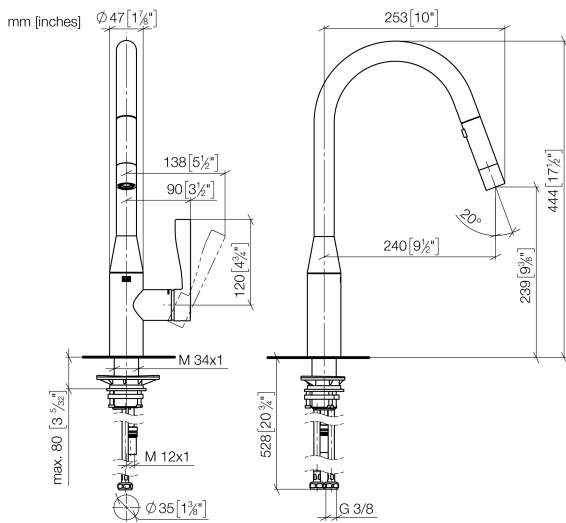

33 870 895

- 240mm projection
- pivatable spout 360°
- Optional swivel limiter available with swivel limiter set 12 821 970 90
- laminar and spray flow
- height of mixer 444 mm
- height up to laminar flow regulator 240 mm
- hole diameter 35 mm
- 1800 mm metal shower hose
- sprayface with anti-scaling system
- max. flow 10.4 l/min at 3 bar flow pressure
- lead-free
- This product can help a building meet the requirements of Green Building Rating Systems, e.g. LEED®, BREEAM®, DGNB

Recommended miscellaneous

Swivel limitation set - 12 821 970 90

Recommended miscellaneous

Strainer waste with control handle - Chrome 10 712 970-00

Recommended miscellaneous

Dispenser without rosette - Chrome 82 424 970-00

33 870 895

Flow rate chart

Certificates

Belgaqua_21-027- 27_3. LGA_28657. GDV_0400314.

33 870 895

Spare parts list

No.	Item Number	Name	Quantity used	Delivery time
1	90 12 11 148 00-00	shower	1	10
2	04 30 02 120 00-00	hose	1	10
3	90 28 22 302 00-00	spout	1	10
4	09 28 10 160 90	ring	1	2
5	09 28 10 162 90	ring	1	2
6	09 28 10 161 90	ring	1	2
7	90 15 05 064 00 90	cartridge	1	2
8	09 23 10 072 90	nut	1	60
9	09 14 10 190 90	seal	1	2
10	09 28 30 030-00	cover	1	10
11	09 20 89 020-00	handle	1	10
12	90 31 11 063 00 90	pin	1	2
13	90 31 20 087 00-00	plug	1	10
14	04 30 04 101 00 90	hose	2	2
15	04 28 20 067 00 90	pipe	1	2
16	04 30 11 040 00 90	fixing set	1	2
17	09 20 93 056 90	insert	1	2
18	90 24 03 253 00 90	adaptor	1	2
19	09 30 03 038 90	hose	1	2
20	04 21 50 010 00 90	accessories	1	2
21	90 30 09 031 00 90	key	1	2