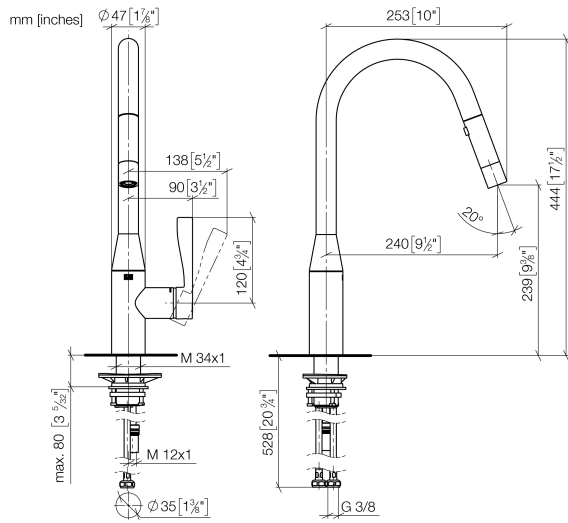

SYNC Single-lever mixer Pull-down with spray function - Durabron (23kt Gold)

33 870 895 Product version from 2/26/2015

- 240mm projection
- pivatable spout 360°
- Optional swivel limiter available with swivel limiter set 12 821 970 90
- laminar and spray flow
- height of mixer 444 mm
- height up to laminar flow regulator 240 mm
- hole diameter 35 mm
- 1800 mm metal shower hose
- sprayface with anti-scaling system
- max. flow 10.4 l/min at 3 bar flow pressure
- lead-free
- Flow modes can be changed while the water is running
- This product can help a building meet the requirements of Green Building Rating Systems, e.g. LEED®, BREEAM®, DGNB

SYNC Single-lever mixer Pull-down with spray function - Durabronze (23kt Gold)

33 870 895 Product version from 2/26/2015

Flow rate chart

Codes & Standards

DIN 4109

Executive Order
no. 1007

ISO 3822

Ü-Zeichen

SYNC Single-lever mixer Pull-down with spray function - Durabronss (23kt Gold)

33 870 895 Product version from 2/26/2015

Certificates

LGA_28

GDV_0400

SYNC Single-lever mixer Pull-down with spray function - Durabronze (23kt Gold)

33 870 895 Product version from 2/26/2015

Spare parts list

No.	Item Number	Name	Quantity used	Delivery time
1	90 12 11 148 00-09	shower	1	-
Spare part can no longer be ordered, please order the replacement item				
2	04 30 02 120 00-85	hose	1	10
3	90 28 22 302 00-09	spout	1	40
4	12 821 970 90	Swivel limitation set -	1	2
5	90 15 05 064 05 90	cartridge	1	2
6	09 14 10 190 90	seal	1	2
7	09 28 30 030-09	cover	1	40
8	09 20 89 020-09	handle	1	40
9	90 31 11 063 00 90	pin	1	2
10	90 31 20 087 00-09	plug	1	40
11	04 30 04 101 00 90	hose	2	2
12	04 28 20 067 00 90	pipe	1	2
13	09 14 10 036 90	seal	1	2
14	04 30 11 040 00 90	fixing set	1	2
15	09 20 93 056 90	insert	1	2
16	90 24 03 253 00 90	adaptor	1	2
17	09 30 03 038 90	hose	1	2
18	04 21 50 010 00 90	accessories	1	2
19	90 30 09 031 00 90	key	1	2