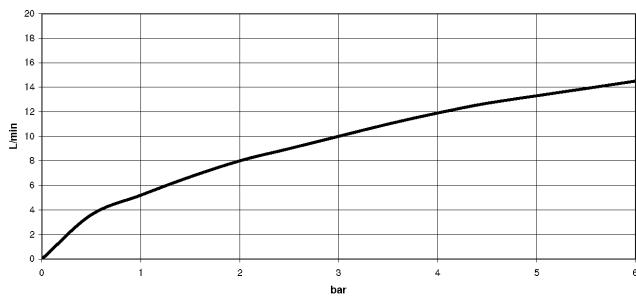

SYNC Single-lever mixer Pull-down with spray function - Durabron (23kt Gold)

33 870 895 Product version from 2/26/2015

- 240mm projection
- pivatable spout 360°
- Optional swivel limiter available with swivel limiter set 12 821 970 90
- laminar and spray flow
- height of mixer 444 mm
- height up to laminar flow regulator 240 mm
- hole diameter 35 mm
- 1800 mm metal shower hose
- sprayface with anti-scaling system
- max. flow 10.4 l/min at 3 bar flow pressure
- lead-free
- Flow modes can be changed while the water is running
- This product can help a building meet the requirements of Green Building Rating Systems, e.g. LEED®, BREEAM®, DGNB

SYNC Single-lever mixer Pull-down with spray function - Durabronze (23kt Gold)

33 870 895 Product version from 2/26/2015

Flow rate chart

Codes & Standards

DIN 4109

Executive Order
no. 1007

ISO 3822

Ü-Zeichen