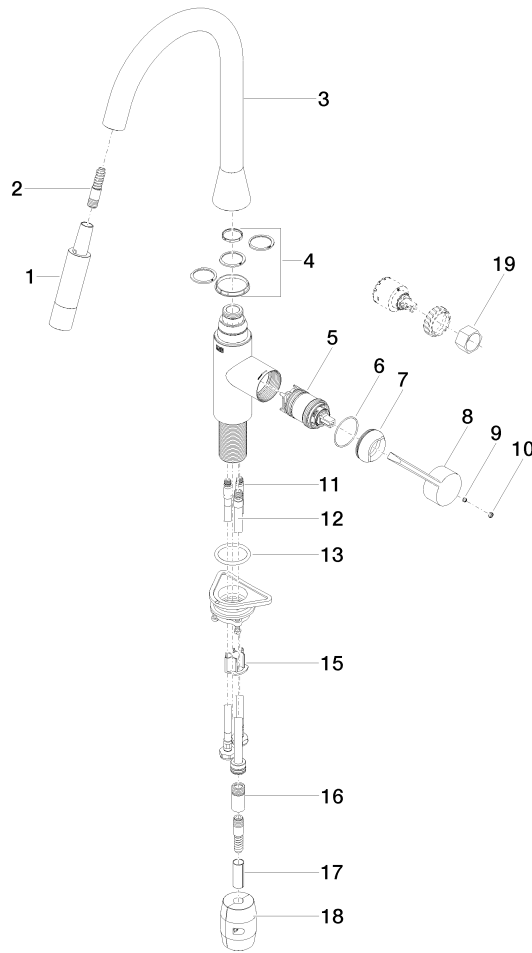

SYNC Single-lever mixer Pull-down with spray function - Durabron (23kt Gold)

33 870 895 Product version from 2/26/2015

- 240mm projection
- pivatable spout 360°
- Optional swivel limiter available with swivel limiter set 12 821 970 90
- laminar and spray flow
- height of mixer 444 mm
- height up to laminar flow regulator 240 mm
- hole diameter 35 mm
- 1800 mm metal shower hose
- sprayface with anti-scaling system
- max. flow 10.4 l/min at 3 bar flow pressure
- lead-free
- Flow modes can be changed while the water is running
- This product can help a building meet the requirements of Green Building Rating Systems, e.g. LEED®, BREEAM®, DGNB

SYNC Single-lever mixer Pull-down with spray function - Durabronze (23kt Gold)

33 870 895 Product version from 2/26/2015

Flow rate chart

Codes & Standards

DIN 4109

Executive Order
no. 1007

ISO 3822

Ü-Zeichen

SYNC Single-lever mixer Pull-down with spray function - Durabronss (23kt Gold)

33 870 895 Product version from 2/26/2015

Certificates

LGA_28

GDV_0400

SYNC Single-lever mixer Pull-down with spray function - Durabronze (23kt Gold)

33 870 895 Product version from 2/26/2015

Spare parts list

No.	Item Number	Name	Quantity used	Delivery time
1	90 12 11 148 00-09	shower	1	-
Spare part can no longer be ordered, please order the replacement item				
2	04 30 02 120 00-85	hose	1	10
3	90 28 22 302 00-09	spout	1	40
4	12 821 970 90	Swivel limitation set -	1	2
5	90 15 05 064 05 90	cartridge	1	2
6	09 14 10 190 90	seal	1	2
7	09 28 30 030-09	cover	1	40
8	09 20 89 020-09	handle	1	40
9	90 31 11 063 00 90	pin	1	2
10	90 31 20 087 00-09	plug	1	40
11	04 30 04 101 00 90	hose	2	2
12	04 28 20 067 00 90	pipe	1	2
13	09 14 10 036 90	seal	1	2
14	04 30 11 040 00 90	fixing set	1	2
15	09 20 93 056 90	insert	1	2
16	90 24 03 253 00 90	adaptor	1	2
17	09 30 03 038 90	hose	1	2
18	04 21 50 010 00 90	accessories	1	2
19	90 30 09 031 00 90	key	1	2