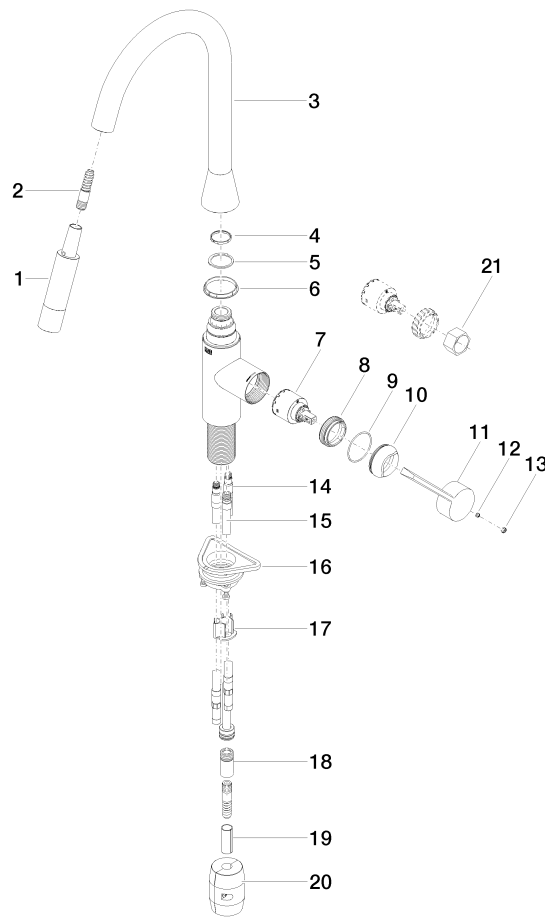

**SYNC Single-lever mixer Pull-down with spray function - Brushed Durabron (23kt Gold)**

SYNC

33 870 895

- 240mm projection
- pivotable spout 360°
- Optional swivel limiter available with swivel limiter set 12 821 970 90
- laminar and spray flow
- height of mixer 444 mm
- height up to laminar flow regulator 240 mm
- hole diameter 35 mm
- 1800 mm metal shower hose
- sprayface with anti-scaling system
- max. flow 10.4 l/min at 3 bar flow pressure
- lead-free
- This product can help a building meet the requirements of Green Building Rating Systems, e.g. LEED®, BREEAM®, DGNB

# SYNC Single-lever mixer Pull-down with spray function - Brushed Durabronze (23kt Gold)

SYNC

33 870 895

Product version from 2/26/2015 to 1/7/2021

Product version from 1/7/2021 to 4/29/2021

Product version from 4/29/2021 to 5/19/2021

## Product version from 5/20/2021

SYNC Single-lever mixer Pull-down with spray function - Brushed Durabrass  
(23kt Gold)

SYNC

33 870 895

Spare parts list

Product version from 2/26/2015 to 1/7/2021

Product version from 1/7/2021 to 4/29/2021