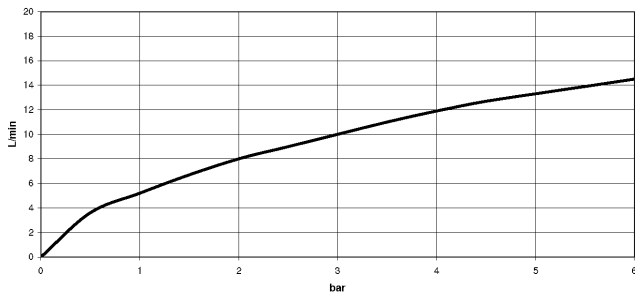

**SYNC Single-lever mixer Pull-down with spray function - Brushed Durabron (23kt Gold)**

SYNC

33 870 895

- 240mm projection
- pivotable spout 360°
- Optional swivel limiter available with swivel limiter set 12 821 970 90
- laminar and spray flow
- height of mixer 444 mm
- height up to laminar flow regulator 240 mm
- hole diameter 35 mm
- 1800 mm metal shower hose
- sprayface with anti-scaling system
- max. flow 10.4 l/min at 3 bar flow pressure
- lead-free
- This product can help a building meet the requirements of Green Building Rating Systems, e.g. LEED®, BREEAM®, DGNB

SYNC

33 870 895

**Flow rate chart**

**Codes & Standards**

DIN 4109

EN 1717

Executive Order  
no. 1007

ISO 3822