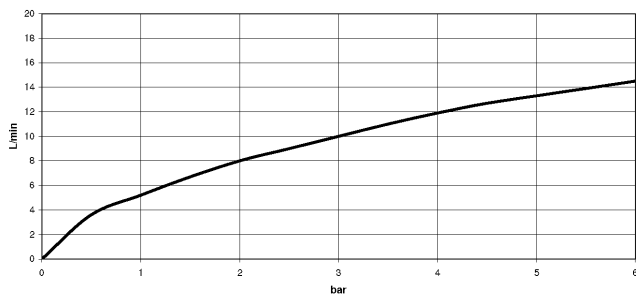

SYNC Single-lever mixer Pull-down with spray function - Brushed Bronze

33 870 895 Product version from 2/26/2015

- 240mm projection
- pivotable spout 360°
- Optional swivel limiter available with swivel limiter set 12 821 970 90
- laminar and spray flow
- height of mixer 444 mm
- height up to laminar flow regulator 240 mm
- hole diameter 35 mm
- 1800 mm metal shower hose
- sprayface with anti-scaling system
- max. flow 10.4 l/min at 3 bar flow pressure
- lead-free
- Flow modes can be changed while the water is running
- This product can help a building meet the requirements of Green Building Rating Systems, e.g. LEED®, BREEAM®, DGNB

Recommended miscellaneous

Swivel limitation set -

12 821 970 90

Recommended miscellaneous

Strainer waste with control handle - Brushed Bronze 10 712 970-42

SYNC Single-lever mixer Pull-down with spray function - Brushed Bronze

33 870 895 Product version from 2/26/2015

Flow rate chart

Codes & Standards

DIN 4109

Executive Order
no. 1007

ISO 3822

Ü-Zeichen

SYNC Single-lever mixer Pull-down with spray function - Brushed Bronze