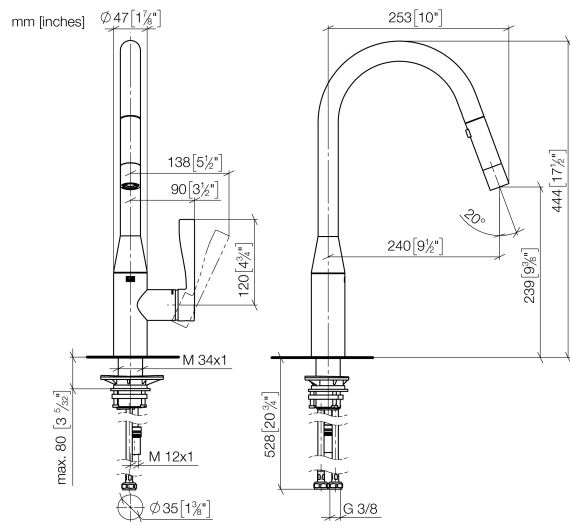

SYNC Single-lever mixer Pull-down with spray function - Brushed Bronze

33 870 895 Product version from 2/26/2015

- 240mm projection
- pivotable spout 360°
- Optional swivel limiter available with swivel limiter set 12 821 970 90
- laminar and spray flow
- height of mixer 444 mm
- height up to laminar flow regulator 240 mm
- hole diameter 35 mm
- 1800 mm metal shower hose
- sprayface with anti-scaling system
- max. flow 10.4 l/min at 3 bar flow pressure
- lead-free
- Flow modes can be changed while the water is running
- This product can help a building meet the requirements of Green Building Rating Systems, e.g. LEED®, BREEAM®, DGNB

Recommended miscellaneous

Swivel limitation set -

12 821 970 90

Recommended miscellaneous

Strainer waste with control handle - Brushed Bronze 10 712 970-42

SYNC Single-lever mixer Pull-down with spray function - Brushed Bronze

33 870 895 Product version from 2/26/2015

Flow rate chart

Codes & Standards

DIN 4109

Executive Order
no. 1007

ISO 3822

Ü-Zeichen

SYNC Single-lever mixer Pull-down with spray function - Brushed Bronze

33 870 895 Product version from 2/26/2015

Certificates

LGA_28

GDV_0400

SYNC Single-lever mixer Pull-down with spray function - Brushed Bronze

33 870 895 Product version from 2/26/2015

Spare parts list

No.	Item Number	Name	Quantity used	Delivery time
1	90 12 11 148 00-42	shower	1	60
2	04 30 02 120 00-85	hose	1	10
3	90 28 22 302 00-42	spout	1	30
4	12 821 970 90	Swivel limitation set -	1	2
5	90 15 05 064 05 90	cartridge	1	2
6	09 14 10 190 90	seal	1	2
7	09 28 30 030-42	cover	1	60
8	09 20 89 020-42	handle	1	60
9	90 31 11 063 00 90	pin	1	2
10	90 31 20 087 00-42	plug	1	30
11	04 30 04 101 00 90	hose	2	2
12	04 28 20 067 00 90	pipe	1	2
13	09 14 10 036 90	seal	1	2
14	04 30 11 040 00 90	fixing set	1	2
15	09 20 93 056 90	insert	1	2
16	90 24 03 253 00 90	adaptor	1	2
17	09 30 03 038 90	hose	1	2
18	04 21 50 010 00 90	accessories	1	2
19	90 30 09 031 00 90	key	1	2