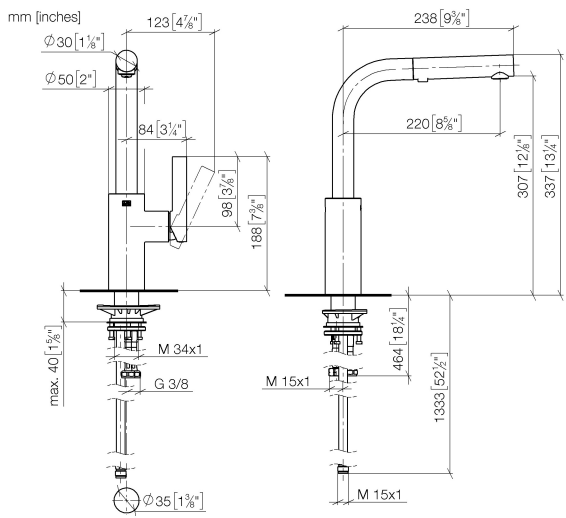

ELIO Single-lever mixer Pull-out with spray function - Platinum

33 871 790 Product version from 4/1/2024

Flow rate chart

Codes & Standards

DIN 4109

ISO 3822

Ü-Zeichen