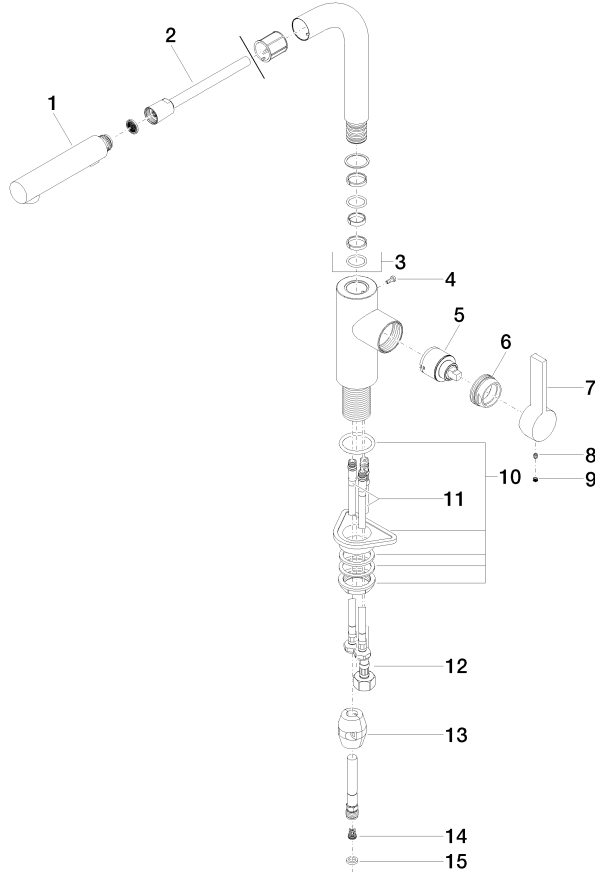

## ELIO Single-lever mixer Pull-out with spray function - Platinum

33 871 790 Product version from 4/1/2024

- 219mm projection
- pivoting spout 360°
- air-enriched flow and spray flow
- height of mixer 337 mm
- height up to aerator 292 mm
- hole diameter 35 mm
- fabric braided hose 1500 mm
- max. flow 8 l/min at 3 bar flow pressure
- lead-free
- This product can help a building meet the requirements of Green Building Rating Systems, e.g. LEED®, BREEAM®, DGNB

## ELIO Single-lever mixer Pull-out with spray function - Platinum

---

33 871 790 Product version from 4/1/2024

### Certificates

---

LGA\_38

**ELIO Single-lever mixer Pull-out with spray function - Platinum**

33 871 790 Product version from 4/1/2024

Parts for other finishes can be found here: [Chrome](#)

**Spare parts list**

No.	Item Number	Name	Quantity used	Delivery time
1	90 12 11 185 00-08	shower	1	-
Spare part can no longer be ordered, please order the replacement item				
2	90 30 02 062 00-08	hose	1	40
3	90 28 22 186 00-08	spout	1	40
4	09 30 30 054 90	screw	1	2
5	90 15 05 045 00 90	cartridge	1	2
6	09 24 04 141-08	nut	1	40
7	09 20 79 040-08	handle	1	40
8	90 31 11 030 00 90	pin	1	2
9	90 31 20 109 00 90	plug	1	2
10	04 30 11 040 00 90	fixing set	1	2
11	04 30 04 104 00 90	hose	2	2
12	04 30 04 029 00 90	hose	1	2
13	04 21 50 005 00 90	accessories	1	2
14	09 23 01 131 90	back-flow preventer	1	2
15	90 14 20 019 00 90	seal	1	2