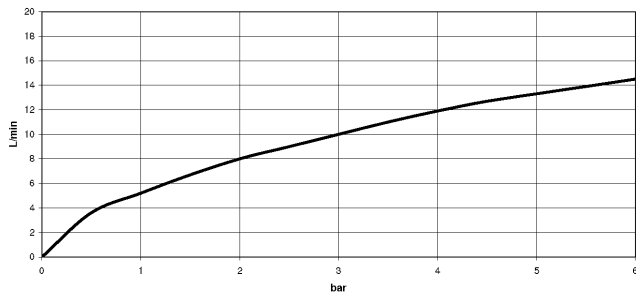

Flow rate chart

Certificates

Belgaqua_21-027- 27_3. LGA_28658. GDV_0400314.