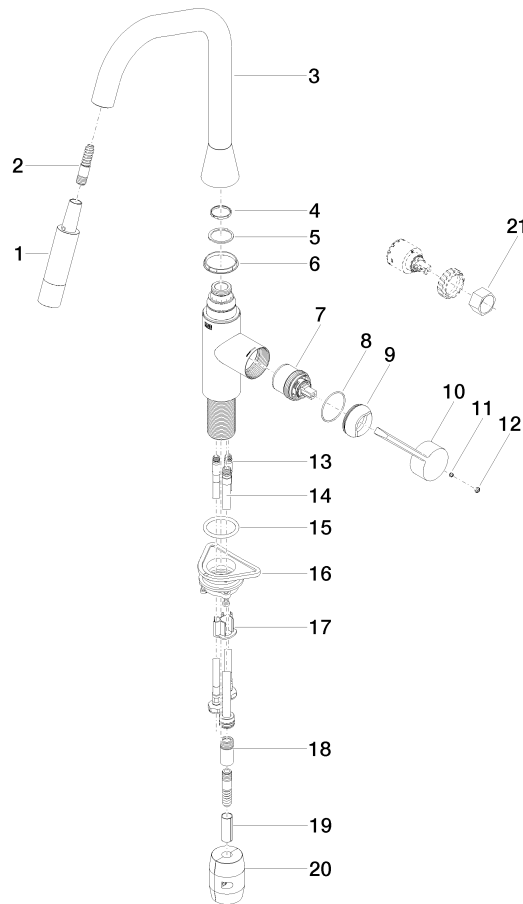

33 875 895

- 240mm projection
- pivotable spout 360°
- Optional swivel limiter available with swivel limiter set 12 821 970 90
- laminar and spray flow
- height of mixer 420 mm
- height up to laminar flow regulator 240 mm
- hole diameter 35 mm
- 1800 mm metal shower hose
- sprayface with anti-scaling system
- max. flow 10.4 l/min at 3 bar flow pressure
- lead-free
- This product can help a building meet the requirements of Green Building Rating Systems, e.g. LEED®, BREEAM®, DGNB

SYNC Single-lever mixer Pull-down with spray function - Platinum

SYNC

33 875 895

Certificates

GDV\_0400

Belgaqua\_21-027-2 LGA\_28

33 875 895

Product version from 2/26/2015 to 1/7/2021

## SYNC Single-lever mixer Pull-down with spray function - Platinum

SYNC

33 875 895

### **Product version from 7/1/2021**

| No. | Item Number        | Name   | Quantity used | Delivery time |
|-----|--------------------|--------|---------------|---------------|
|     | 90 12 11 148 00-08 | shower | 22            | 40            |