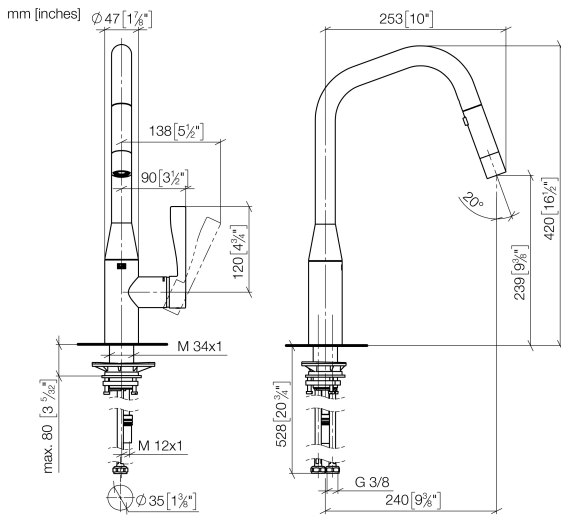

33 875 895

Flow rate chart

Codes & Standards

DIN 4109

EN 1717

Executive Order
no. 1007

ISO 3822

Ü-Zeichen