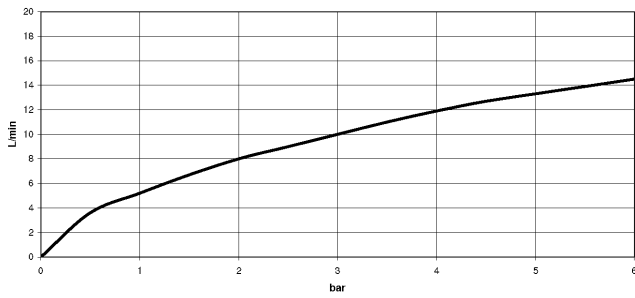

33 875 895

- 240mm projection
- pivotable spout 360°
- Optional swivel limiter available with swivel limiter set 12 821 970 90
- laminar and spray flow
- height of mixer 420 mm
- height up to laminar flow regulator 240 mm
- hole diameter 35 mm
- 1800 mm metal shower hose
- sprayface with anti-scaling system
- max. flow 10.4 l/min at 3 bar flow pressure
- lead-free
- This product can help a building meet the requirements of Green Building Rating Systems, e.g. LEED®, BREEAM®, DGNB

33 875 895

**Flow rate chart**

**Codes & Standards**

Executive Order  
no. 1007

SYNC Single-lever mixer Pull-down with spray function - Durabross (23kt Gold)

---

SYNC

33 875 895