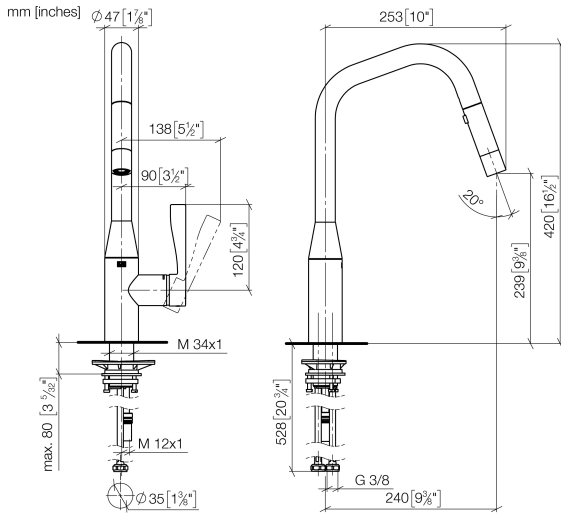

33 875 895

- 240mm projection
- pivotable spout 360°
- Optional swivel limiter available with swivel limiter set 12 821 970 90
- laminar and spray flow
- height of mixer 420 mm
- height up to laminar flow regulator 240 mm
- hole diameter 35 mm
- 1800 mm metal shower hose
- sprayface with anti-scaling system
- max. flow 10.4 l/min at 3 bar flow pressure
- lead-free
- This product can help a building meet the requirements of Green Building Rating Systems, e.g. LEED®, BREEAM®, DGNB

33 875 895

**Flow rate chart**

**Codes & Standards**

Executive Order  
no. 1007

SYNC Single-lever mixer Pull-down with spray function - Durabross (23kt Gold)

---

SYNC

33 875 895