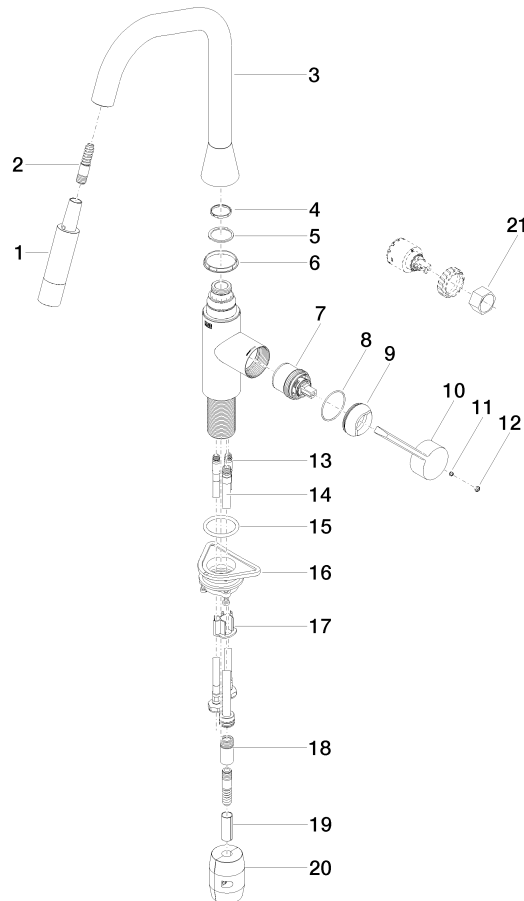

33 875 895

- 240mm projection
- pivotable spout 360°
- Optional swivel limiter available with swivel limiter set 12 821 970 90
- laminar and spray flow
- height of mixer 420 mm
- height up to laminar flow regulator 240 mm
- hole diameter 35 mm
- 1800 mm metal shower hose
- sprayface with anti-scaling system
- max. flow 10.4 l/min at 3 bar flow pressure
- lead-free
- This product can help a building meet the requirements of Green Building Rating Systems, e.g. LEED®, BREEAM®, DGNB

33 875 895

**Flow rate chart**

**Codes & Standards**

Executive Order  
no. 1007

SYNC Single-lever mixer Pull-down with spray function - Durabross (23kt Gold)

---

SYNC

33 875 895

Certificates

---

GDV\_0400

33 875 895

Product version from 7/1/2021

SYNC Single-lever mixer Pull-down with spray function - Durabrass (23kt Gold)

---

SYNC