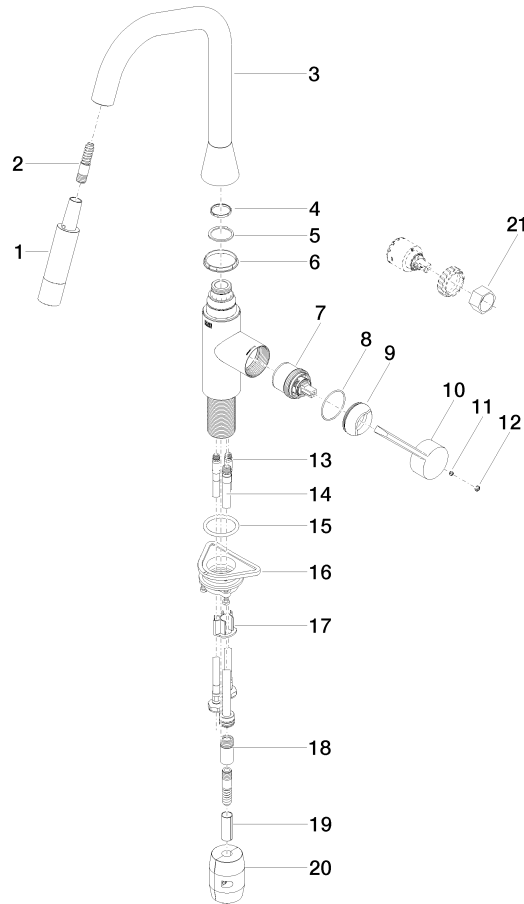

**SYNC Single-lever mixer Pull-down with spray function - Dark Chrome**

SYNC

33 875 895

- 240mm projection
- pivotable spout 360°
- Optional swivel limiter available with swivel limiter set 12 821 970 90
- laminar and spray flow
- height of mixer 420 mm
- height up to laminar flow regulator 240 mm
- hole diameter 35 mm
- 1800 mm metal shower hose
- sprayface with anti-scaling system
- max. flow 10.4 l/min at 3 bar flow pressure
- lead-free
- This product can help a building meet the requirements of Green Building Rating Systems, e.g. LEED®, BREEAM®, DGNB

**Recommended miscellaneous**

**Swivel limitation set -** 12 821 970 90

**Recommended miscellaneous**

**Dispenser without rosette - Dark Chrome** 82 424 970-19

**Recommended miscellaneous**

**Strainer waste with control handle - Dark Chrome** 10 712 970-19

## SYNC Single-lever mixer Pull-down with spray function - Dark Chrome

---

SYNC

33 875 895

Certificates

---

GDV\_0400

33 875 895

## Spare parts list