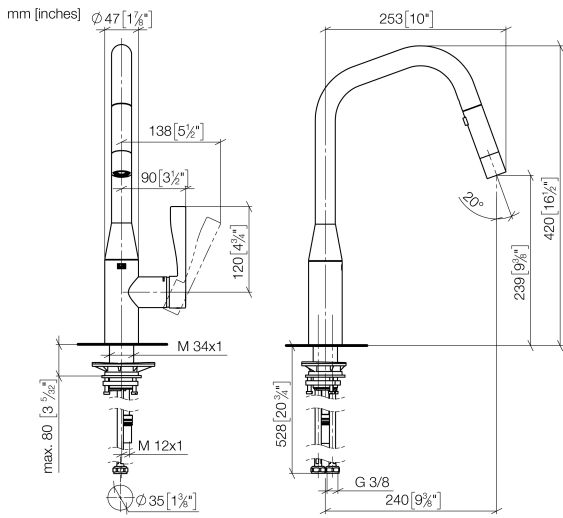

33 875 895

- 240mm projection
- pivotable spout 360°
- Optional swivel limiter available with swivel limiter set 12 821 970 90
- laminar and spray flow
- height of mixer 420 mm
- height up to laminar flow regulator 240 mm
- hole diameter 35 mm
- 1800 mm metal shower hose
- sprayface with anti-scaling system
- max. flow 10.4 l/min at 3 bar flow pressure
- lead-free
- This product can help a building meet the requirements of Green Building Rating Systems, e.g. LEED®, BREEAM®, DGNB

Recommended miscellaneous

Dispenser without rosette - Matte Black 82 424 970-33

Recommended miscellaneous

Strainer waste with control handle - Matte Black 10 712 970-33

33 875 895

Flow rate chart

Codes & Standards

Executive Order
no. 1007

SYNC Single-lever mixer Pull-down with spray function - Matte Black

SYNC

33 875 895

Certificates

GDV_0400

33 875 895

Spare parts list