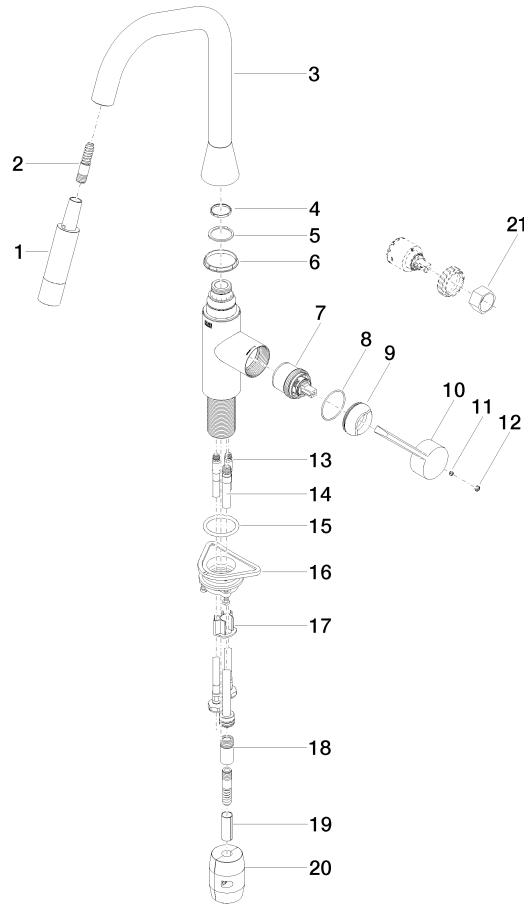

33 875 895

- 240mm projection
- pivotable spout 360°
- Optional swivel limiter available with swivel limiter set 12 821 970 90
- laminar and spray flow
- height of mixer 420 mm
- height up to laminar flow regulator 240 mm
- hole diameter 35 mm
- 1800 mm metal shower hose
- sprayface with anti-scaling system
- max. flow 10.4 l/min at 3 bar flow pressure
- lead-free
- This product can help a building meet the requirements of Green Building Rating Systems, e.g. LEED®, BREEAM®, DGNB

Recommended miscellaneous

Swivel limitation set - 12 821 970 90

Recommended miscellaneous

Dispenser without rosette - Matte Black 82 424 970-33

Recommended miscellaneous

Strainer waste with control handle - Matte Black 10 712 970-33

Recommended miscellaneous

Dispenser without rosette - Matte Black 82 424 970-33

Recommended miscellaneous

Strainer waste with control handle - Matte Black 10 712 970-33

33 875 895

Flow rate chart

Codes & Standards

Executive Order
no. 1007

SYNC Single-lever mixer Pull-down with spray function - Matte Black

SYNC

33 875 895

Certificates

GDV_0400

33 875 895

Spare parts list