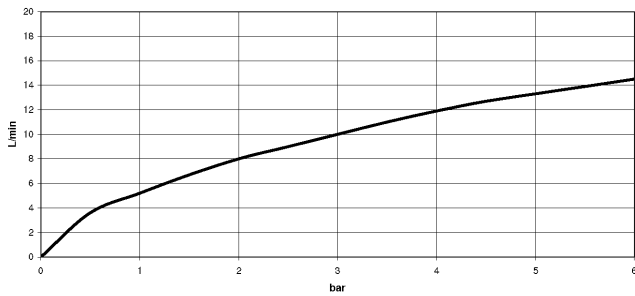

**SYNC Single-lever mixer Pull-down with spray function - Brushed Champagne (22kt Gold)**

SYNC

33 875 895

- 240mm projection
- pivotable spout 360°
- Optional swivel limiter available with swivel limiter set 12 821 970 90
- laminar and spray flow
- height of mixer 420 mm
- height up to laminar flow regulator 240 mm
- hole diameter 35 mm
- 1800 mm metal shower hose
- sprayface with anti-scaling system
- max. flow 10.4 l/min at 3 bar flow pressure
- lead-free
- This product can help a building meet the requirements of Green Building Rating Systems, e.g. LEED®, BREEAM®, DGNB

**SYNC Single-lever mixer Pull-down with spray function - Brushed Champagne  
(22kt Gold)**

SYNC

33 875 895

**Flow rate chart**

**Codes & Standards**

Executive Order  
no. 1007

SYNC Single-lever mixer Pull-down with spray function - Brushed Champagne  
(22kt Gold)