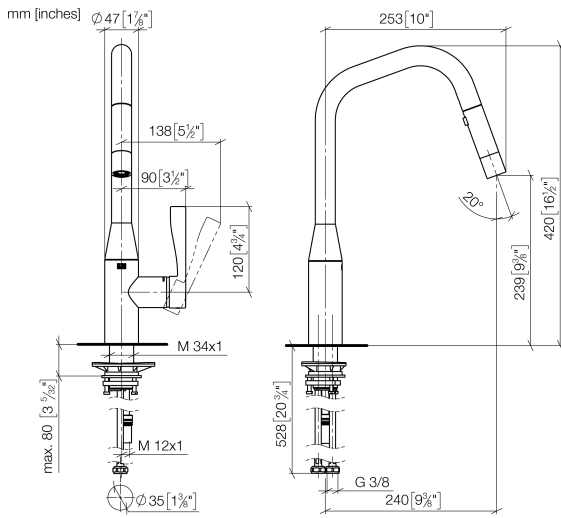

**SYNC Single-lever mixer Pull-down with spray function - Brushed Champagne (22kt Gold)**

SYNC

33 875 895

- 240mm projection
- pivotable spout 360°
- Optional swivel limiter available with swivel limiter set 12 821 970 90
- laminar and spray flow
- height of mixer 420 mm
- height up to laminar flow regulator 240 mm
- hole diameter 35 mm
- 1800 mm metal shower hose
- sprayface with anti-scaling system
- max. flow 10.4 l/min at 3 bar flow pressure
- lead-free
- This product can help a building meet the requirements of Green Building Rating Systems, e.g. LEED®, BREEAM®, DGNB

**SYNC Single-lever mixer Pull-down with spray function - Brushed Champagne  
(22kt Gold)**

SYNC

33 875 895

**Flow rate chart**

**Codes & Standards**

Executive Order  
no. 1007

SYNC Single-lever mixer Pull-down with spray function - Brushed Champagne  
(22kt Gold)