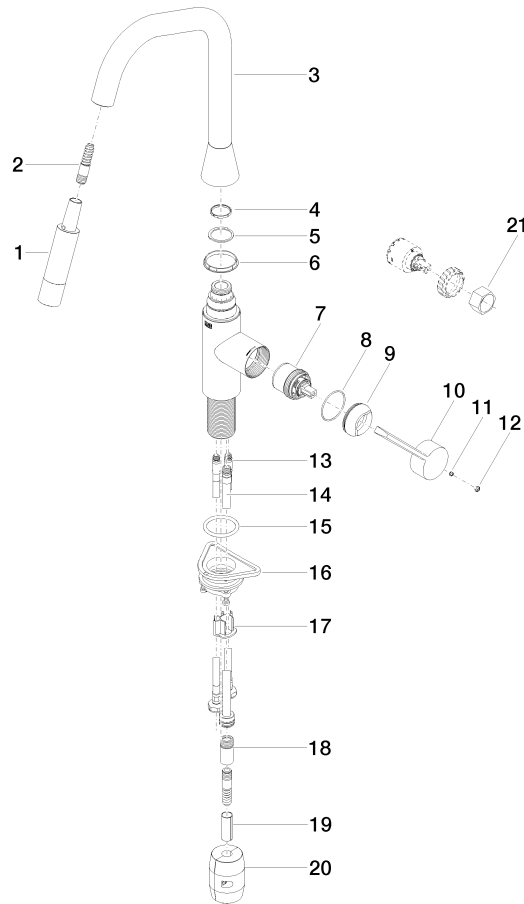

**SYNC Single-lever mixer Pull-down with spray function - Brushed Champagne (22kt Gold)**

SYNC

33 875 895

- 240mm projection
- pivotable spout 360°
- Optional swivel limiter available with swivel limiter set 12 821 970 90
- laminar and spray flow
- height of mixer 420 mm
- height up to laminar flow regulator 240 mm
- hole diameter 35 mm
- 1800 mm metal shower hose
- sprayface with anti-scaling system
- max. flow 10.4 l/min at 3 bar flow pressure
- lead-free
- This product can help a building meet the requirements of Green Building Rating Systems, e.g. LEED®, BREEAM®, DGNB

**SYNC Single-lever mixer Pull-down with spray function - Brushed Champagne  
(22kt Gold)**

SYNC

33 875 895

**Flow rate chart**

**Codes & Standards**

Executive Order  
no. 1007

SYNC Single-lever mixer Pull-down with spray function - Brushed Champagne  
(22kt Gold)

# SYNC Single-lever mixer Pull-down with spray function - Brushed Champagne (22kt Gold)

SYNC

33 875 895

**Product version from 7/1/2021**

SYNC Single-lever mixer Pull-down with spray function - Brushed Champagne  
(22kt Gold)