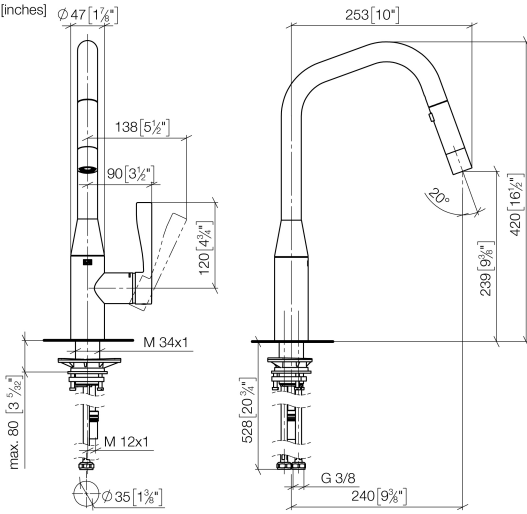

SYNC Single-lever mixer Pull-down with spray function - Brushed Dark Platinum

SYNC

33 875 895

- 240mm projection
- pivotable spout 360°
- Optional swivel limiter available with swivel limiter set 12 821 970 90
- laminar and spray flow
- height of mixer 420 mm
- height up to laminar flow regulator 240 mm
- hole diameter 35 mm
- 1800 mm metal shower hose
- sprayface with anti-scaling system
- max. flow 10.4 l/min at 3 bar flow pressure
- lead-free
- This product can help a building meet the requirements of Green Building Rating Systems, e.g. LEED®, BREEAM®, DGNB

mm [inches]

Flow rate chart

Codes & Standards

DIN 4109

EN 1717

Executive Order
no. 1007

ISO 3822

Ü-Zeichen

SYNC Single-lever mixer Pull-down with spray function - Brushed Dark
Platinum

SYNC

33 875 895

Certificates

GDV_0400

Belgaqua_21-027-2 LGA_28

SYNC Single-lever mixer Pull-down with spray function - Brushed Dark
Platinum