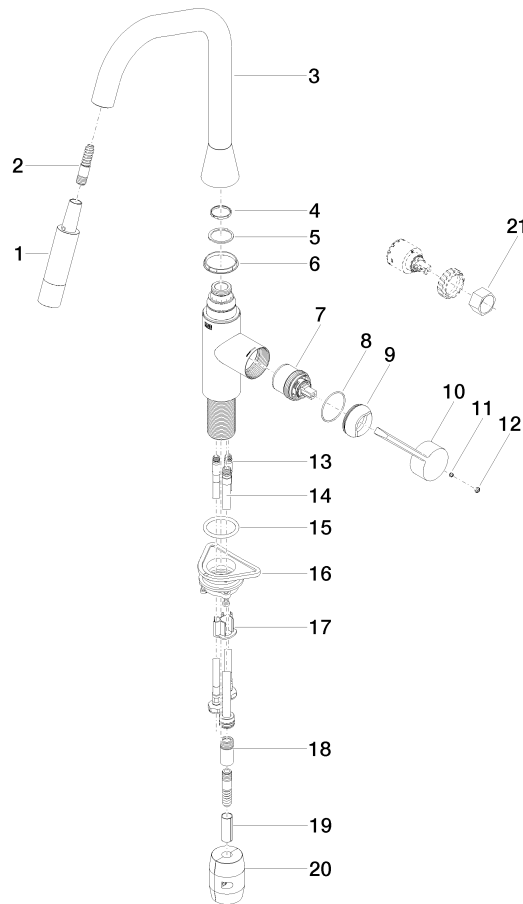

SYNC Single-lever mixer Pull-down with spray function - Brushed Dark Platinum

SYNC

33 875 895

- 240mm projection
- pivotable spout 360°
- Optional swivel limiter available with swivel limiter set 12 821 970 90
- laminar and spray flow
- height of mixer 420 mm
- height up to laminar flow regulator 240 mm
- hole diameter 35 mm
- 1800 mm metal shower hose
- sprayface with anti-scaling system
- max. flow 10.4 l/min at 3 bar flow pressure
- lead-free
- This product can help a building meet the requirements of Green Building Rating Systems, e.g. LEED®, BREEAM®, DGNB

SYNC Single-lever mixer Pull-down with spray function - Brushed Dark
Platinum

SYNC

33 875 895

Spare parts list

Product version from 2/26/2015 to 1/7/2021

Product version from 1/7/2021 to 4/29/2021

Product version from 5/1/2021 to 6/1/2021