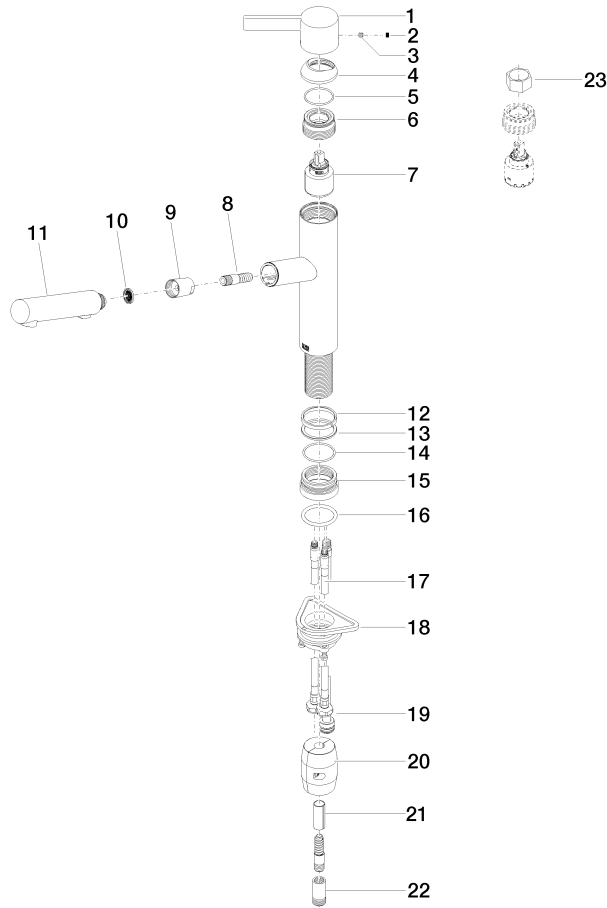

ENO Single-lever mixer Pull-out with spray function - Chrome

33 876 760 Product version from 4/1/2024

- 206mm projection
- pivoting spout 130°
- air-enriched flow and spray flow
- height of mixer 253 mm
- height up to aerator 179 mm
- hole diameter 35 mm
- 1600mm metal shower hose
- max. flow 9.6 l/min at 3 bar flow pressure
- lead-free
- This product can help a building meet the requirements of Green Building Rating Systems, e.g. LEED®, BREEAM®, DGNB

Recommended miscellaneous

Strainer waste with control handle 10 712 970-00 - Chrome

ENO Single-lever mixer Pull-out with spray function - Chrome

33 876 760 Product version from 4/1/2024

Flow rate chart

Codes & Standards

DIN 4109

ISO 3822

Ü-Zeichen

ENO Single-lever mixer Pull-out with spray function - Chrome

33 876 760 Product version from 4/1/2024

Certificates

LGA_38

ENO Single-lever mixer Pull-out with spray function - Chrome

33 876 760 Product version from 4/1/2024

ENO Single-lever mixer Pull-out with spray function - Chrome

33 876 760 Product version from 4/1/2024

Spare parts list

No.	Item Number	Name	Quantity used	Delivery time
1	09 20 76 001-00	handle	1	10
2	90 31 20 109 00 90	plug	1	2
3	90 31 11 030 00 90	pin	1	2
4	09 28 30 012-00	cover	1	10
5	09 14 10 102 90	seal	1	2
6	09 24 04 270 90	nut	1	2
7	90 15 05 064 00 90	cartridge	1	2
8	04 30 02 121 00-00	hose	1	10
9	90 24 03 358 00-00	sleeve	1	10
10	09 23 01 039 90	sieve	1	2
11	90 12 11 185 00-00	shower	1	10
12	09 14 15 029 90	ring	1	2
13	09 28 10 144 90	ring	1	2
14	09 14 10 034 90	seal	1	2
15	09 27 76 001-00	rosette	1	10
16	09 14 10 036 90	seal	1	2
17	04 30 04 101 00 90	hose	1	2
18	04 30 11 040 00 90	fixing set	2	2
19	04 28 20 067 00 90	pipe	1	2
20	04 21 50 010 00 90	accessories	1	2
21	09 30 03 038 90	hose	1	2
22	90 24 03 253 00 90	adaptor	1	2
23	90 30 09 031 00 90	key	1	2