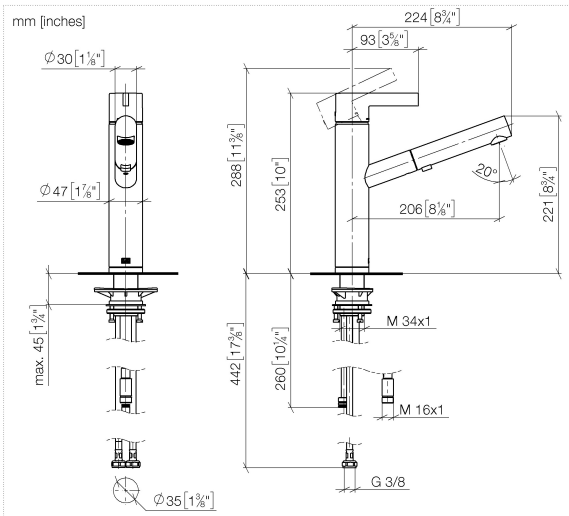

ENO Single-lever mixer Pull-out with spray function - Chrome

33 876 760 Product version from 4/1/2024

- 206mm projection
- pivoting spout 130°
- air-enriched flow and spray flow
- height of mixer 253 mm
- height up to aerator 179 mm
- hole diameter 35 mm
- 1600mm metal shower hose
- max. flow 9.6 l/min at 3 bar flow pressure
- lead-free
- This product can help a building meet the requirements of Green Building Rating Systems, e.g. LEED®, BREEAM®, DGNB

Recommended miscellaneous

Strainer waste with control handle 10 712 970-00 - Chrome

ENO Single-lever mixer Pull-out with spray function - Chrome

33 876 760 Product version from 4/1/2024

Flow rate chart

Codes & Standards

DIN 4109

ISO 3822

Ü-Zeichen

ENO Single-lever mixer Pull-out with spray function - Chrome

33 876 760 Product version from 4/1/2024

Certificates

LGA_38

ENO Single-lever mixer Pull-out with spray function - Chrome

33 876 760 Product version from 4/1/2024

ENO Single-lever mixer Pull-out with spray function - Chrome

33 876 760 Product version from 4/1/2024

Spare parts list

No.	Item Number	Name	Quantity used	Delivery time
1	09 20 76 001-00	handle	1	10
2	90 31 20 109 00 90	plug	1	2
3	90 31 11 030 00 90	pin	1	2
4	09 28 30 012-00	cover	1	10
5	09 14 10 102 90	seal	1	2
6	09 24 04 270 90	nut	1	2
7	90 15 05 064 00 90	cartridge	1	2
8	04 30 02 121 00-00	hose	1	10
9	90 24 03 358 00-00	sleeve	1	10
10	09 23 01 039 90	sieve	1	2
11	90 12 11 185 00-00	shower	1	10
12	09 14 15 029 90	ring	1	2
13	09 28 10 144 90	ring	1	2
14	09 14 10 034 90	seal	1	2
15	09 27 76 001-00	rosette	1	10
16	09 14 10 036 90	seal	1	2
17	04 30 04 101 00 90	hose	1	2
18	04 30 11 040 00 90	fixing set	2	2
19	04 28 20 067 00 90	pipe	1	2
20	04 21 50 010 00 90	accessories	1	2
21	09 30 03 038 90	hose	1	2
22	90 24 03 253 00 90	adaptor	1	2
23	90 30 09 031 00 90	key	1	2