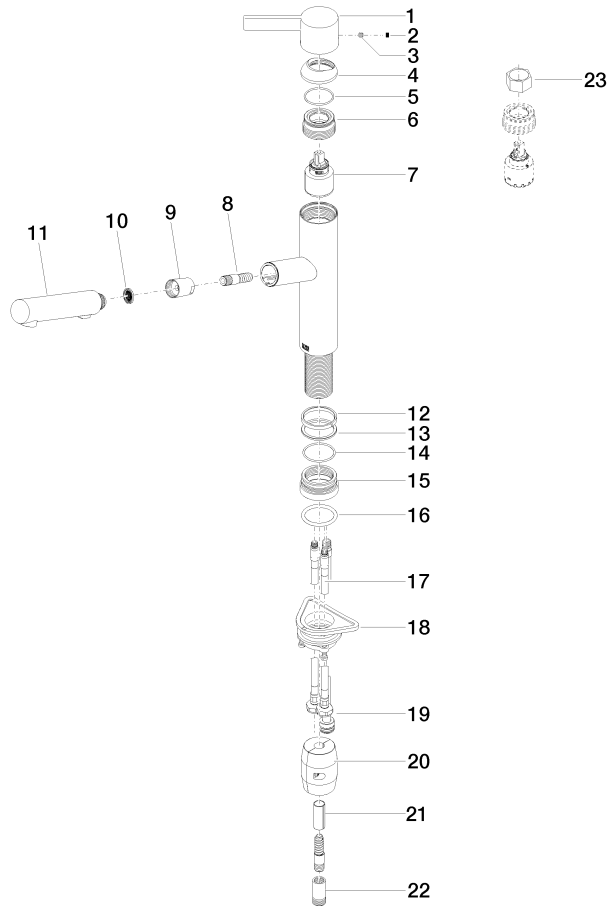

## ENO Single-lever mixer Pull-out with spray function - Brushed Dark Platinum

33 876 760 Product version from 4/1/2024

- 206mm projection
- pivoting spout 130°
- air-enriched flow and spray flow
- height of mixer 253 mm
- height up to aerator 179 mm
- hole diameter 35 mm
- 1600mm metal shower hose
- max. flow 9.6 l/min at 3 bar flow pressure
- lead-free
- This product can help a building meet the requirements of Green Building Rating Systems, e.g. LEED®, BREEAM®, DGNB

### Certificates

---

LGA\_38

## ENO Single-lever mixer Pull-out with spray function - Brushed Dark Platinum

33 876 760 Product version from 4/1/2024

Parts for other finishes can be found here: [Chrome](#)

### Spare parts list

No.	Item Number	Name	Quantity used	Delivery time
1	09 20 76 001-99	handle	1	20
2	90 31 20 109 00 90	plug	1	2
3	90 31 11 030 00 90	pin	1	2
4	09 28 30 012-99	cover	1	20
5	09 14 10 102 90	seal	1	2
6	09 24 04 270 90	nut	1	2
7	90 15 05 064 00 90	cartridge	1	2
8	04 30 02 121 00-99	hose	1	-
Spare part can no longer be ordered, please order the replacement item				
9	90 24 03 358 00-99	sleeve	1	20
10	09 23 01 039 90	sieve	1	2
11	90 12 11 185 00-99	shower	1	-
Spare part can no longer be ordered, please order the replacement item				
12	09 14 15 029 90	ring	1	2
13	09 28 10 144 90	ring	1	2
14	09 14 10 034 90	seal	1	2
15	09 27 76 001-99	rosette	1	20
16	09 14 10 036 90	seal	1	2
17	04 30 04 101 00 90	hose	1	2
18	04 30 11 040 00 90	fixing set	2	2
19	04 28 20 067 00 90	pipe	1	2
20	04 21 50 010 00 90	accessories	1	2
21	09 30 03 038 90	hose	1	2
22	90 24 03 253 00 90	adaptor	1	2
23	90 30 09 031 00 90	key	1	2