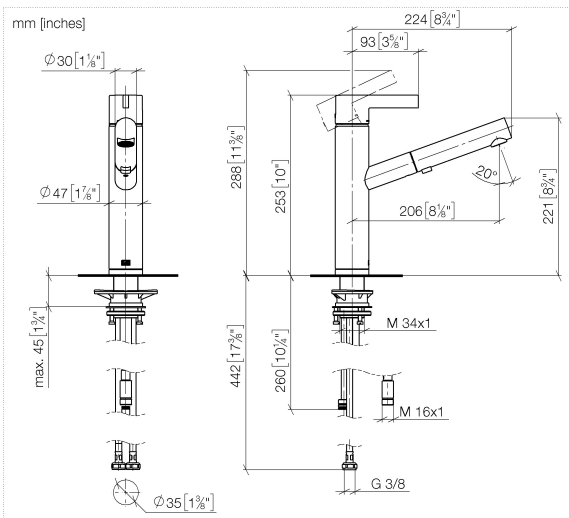

ENO Single-lever mixer Pull-out with spray function - Brushed Dark Platinum

33 876 760 Product version from 4/1/2024