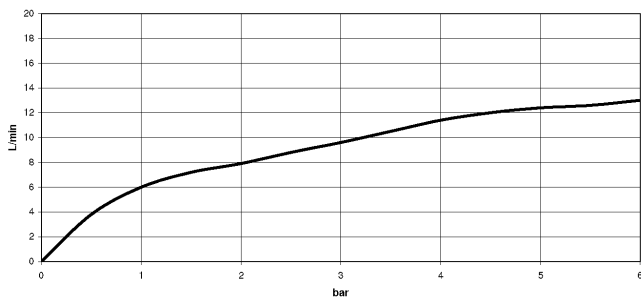

Flow rate chart

Codes & Standards

DIN 4109

ISO 3822

Ü-Zeichen