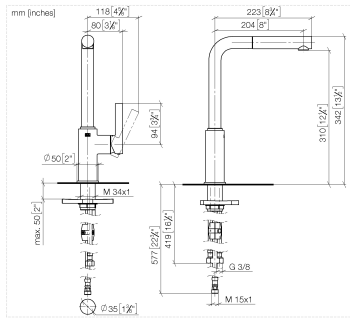

DORNBRACHT PIUR Single-lever mixer Pull-out - Chrome

33 950 210

- 204mm projection
- pivotable spout 360°
- air-enriched flow
- max. flow 8 l/min at 3 bar flow pressure
- fabric braided hose 1500 mm

Intrinsic protection against back flow.

	Chrome	33 950 210-00
	Soft Black	33 950 210-69
	Brushed Nickel	33 950 210-70

DORNBRACHT PIUR Single-lever mixer Pull-out - Chrome

33 950 210

Flow rate chart

Certificates

Belgaqua_23-012- ACS_23 ACC NY AbP_10138.
27_3. 306.

DORNBRAUCH PIUR Single-lever mixer Pull-out - Chrome

33 950 210

Parts for other finishes can be found here: [Soft Black](#)

Spare parts list

No.	Item Number	Name	Quantity used	Delivery time
1	90 12 11 180 00-00	shower	1	2
2	90 14 05 081 00 90	seal	1	2
3	90 23 01 051 00 90	flow reducer	1	2
4	90 30 02 101 00 90	hose	1	2
5	90 14 15 060 00 90	gasket kit	1	2
6	90 15 05 060 00 90	cartridge	1	2
7	90 28 30 011 00-00	cover	1	2
8	90 20 21 001 00-00	handle	1	2
9	90 27 21 001 00-00	rosette	1	2
10	90 30 01 200 00 90	shaft	1	2
11	90 23 10 003 00 90	fixing set	1	2
12	04 30 04 101 00 90	hose	2	2
13	90 30 04 110 00 90	hose	1	2