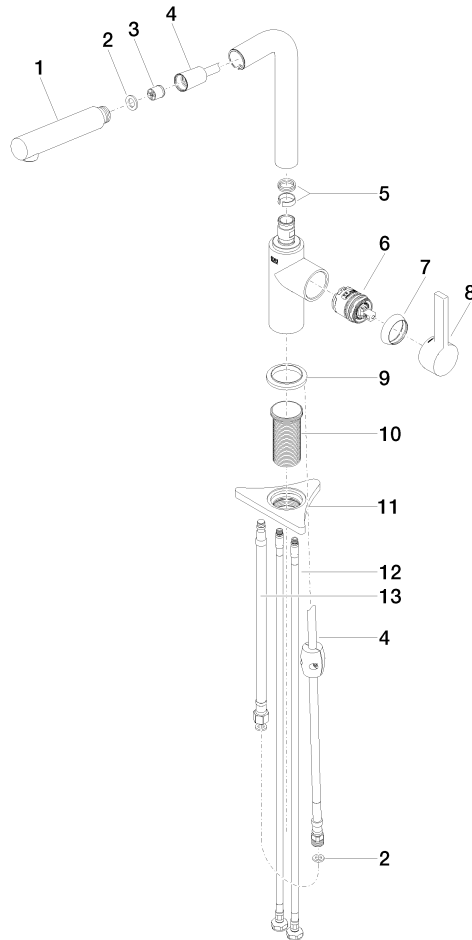

DORNBRACHT PIUR Single-lever mixer Pull-out - Chrome

33 950 210

- 204mm projection
- pivotable spout 360°
- air-enriched flow
- max. flow 8 l/min at 3 bar flow pressure
- fabric braided hose 1500 mm

Intrinsic protection against back flow.

	Chrome	33 950 210-00
	Soft Black	33 950 210-69
	Brushed Nickel	33 950 210-70

DORNBRACHT PIUR Single-lever mixer Pull-out - Chrome

33 950 210

Flow rate chart

Certificates

Belgaqua_23-012- ACS_23 ACC NY AbP_10138.
27_3. 306.

DORNBRAUCH PIUR Single-lever mixer Pull-out - Chrome

33 950 210

Parts for other finishes can be found here: [Soft Black](#)

Spare parts list

No.	Item Number	Name	Quantity used	Delivery time
1	90 12 11 180 00-00	shower	1	2
2	90 14 05 081 00 90	seal	1	2
3	90 23 01 051 00 90	flow reducer	1	2
4	90 30 02 101 00 90	hose	1	2
5	90 14 15 060 00 90	gasket kit	1	2
6	90 15 05 060 00 90	cartridge	1	2
7	90 28 30 011 00-00	cover	1	2
8	90 20 21 001 00-00	handle	1	2
9	90 27 21 001 00-00	rosette	1	2
10	90 30 01 200 00 90	shaft	1	2
11	90 23 10 003 00 90	fixing set	1	2
12	04 30 04 101 00 90	hose	2	2
13	90 30 04 110 00 90	hose	1	2