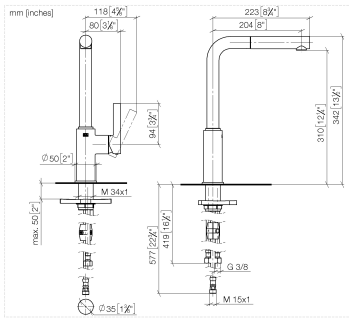

DORNBACHT PIUR Single-lever mixer Pull-out - Soft Black

33 950 210

- 204mm projection
- pivotable spout 360°
- air-enriched flow
- max. flow 8 l/min at 3 bar flow pressure
- fabric braided hose 1500 mm

Intrinsic protection against back flow.

	Soft Black	33 950 210-69
	Chrome	33 950 210-00
	Brushed Nickel	33 950 210-70

DORNBRACHT PIUR Single-lever mixer Pull-out - Soft Black

33 950 210

Flow rate chart

Codes & Standards

DIN 4109

EN 1717

ISO 3822

Ü-Zeichen

XP P 41-280

DORNBACHT PIUR Single-lever mixer Pull-out - Soft Black

33 950 210

Certificates

Belgaqua_23-012-2 ACS_23 ACC NY AbP_10

DORNBACHT PIUR Single-lever mixer Pull-out - Soft Black

33 950 210

Parts for other finishes can be found here: [Chrome](#)

DORNBACHT PIUR Single-lever mixer Pull-out - Soft Black

33 950 210

Spare parts list

No.	Item Number	Name	Quantity used	Delivery time
	90 12 11 180 00-69	shower	14	2