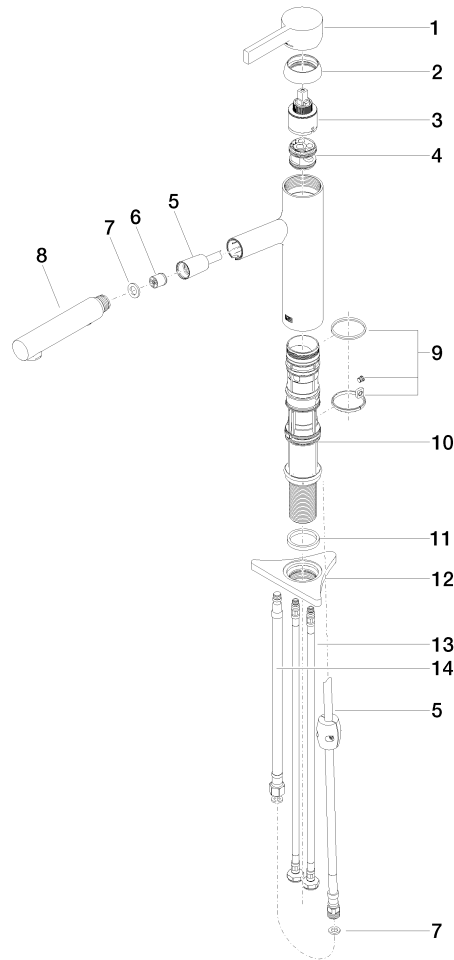

DORNBACHT LYV Single-lever mixer Pull-out with spray function - Chrome

33 960 110

- 230mm projection
- pivotable spout 120°
- air-enriched flow and spray flow
- fabric braided hose 1500 mm
- max. flow 7 l/min at 3 bar flow pressure

Intrinsic protection against back flow.

| | | |
|---|----------------|---------------|
|  | Chrome | 33 960 110-00 |
|  | Soft Black | 33 960 110-69 |
|  | Brushed Nickel | 33 960 110-70 |

DORNBRAUCH LYV Single-lever mixer Pull-out with spray function - Chrome

33 960 110

Flow rate chart

Certificates

Belgaqua_23-012- 27_3. AbP_10067. ACS_23 ACC NY 085.

DORNBRAUCH LYV Single-lever mixer Pull-out with spray function - Chrome

33 960 110

Parts for other finishes can be found here: [Soft Black](#)

Spare parts list

| No. | Item Number | Name | Quantity used | Delivery time |
|-----|--------------------|--------------|---------------|---------------|
| 1 | 90 20 81 001 00-00 | handle | 1 | 2 |
| 2 | 90 28 30 010 00-00 | cover | 1 | 2 |
| 3 | 90 15 05 067 00 90 | cartridge | 1 | 2 |
| 4 | 90 18 40 227 00 90 | insert | 1 | 2 |
| 5 | 90 30 02 101 00 90 | hose | 1 | 2 |
| 6 | 90 23 01 051 00 90 | flow reducer | 1 | 2 |
| 7 | 90 14 05 081 00 90 | seal | 1 | 2 |
| 8 | 90 12 11 181 00-00 | shower | 1 | 2 |
| 9 | 90 14 15 062 00 90 | gasket kit | 1 | 2 |
| 10 | 90 30 01 211 00 90 | shaft | 1 | 2 |
| 11 | 90 14 05 080 00 90 | seal | 1 | 2 |
| 12 | 90 23 10 003 00 90 | fixing set | 1 | 2 |
| 13 | 04 30 04 100 00 90 | hose | 2 | 2 |
| 14 | 90 30 04 110 00 90 | hose | 1 | 2 |