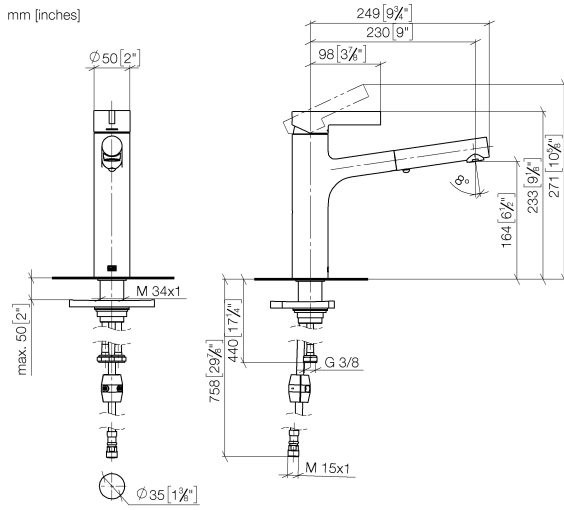

DORNBACHT LYV Single-lever mixer Pull-out with spray function - Chrome

33 960 110

- 230mm projection
- pivotable spout 120°
- air-enriched flow and spray flow
- fabric braided hose 1500 mm
- max. flow 7 l/min at 3 bar flow pressure

Intrinsic protection against back flow.

| | | |
|---|----------------|---------------|
|  | Chrome | 33 960 110-00 |
|  | Soft Black | 33 960 110-69 |
|  | Brushed Nickel | 33 960 110-70 |

DORNBRAUCH LYV Single-lever mixer Pull-out with spray function - Chrome

33 960 110

Flow rate chart

Certificates

Belgaqua_23-012- 27_3. AbP_10067. ACS_23 ACC NY 085.

DORNBRAUCH LYV Single-lever mixer Pull-out with spray function - Chrome

33 960 110

Parts for other finishes can be found here: [Soft Black](#)

Spare parts list

| No. | Item Number | Name | Quantity used | Delivery time |
|-----|--------------------|--------------|---------------|---------------|
| 1 | 90 20 81 001 00-00 | handle | 1 | 2 |
| 2 | 90 28 30 010 00-00 | cover | 1 | 2 |
| 3 | 90 15 05 067 00 90 | cartridge | 1 | 2 |
| 4 | 90 18 40 227 00 90 | insert | 1 | 2 |
| 5 | 90 30 02 101 00 90 | hose | 1 | 2 |
| 6 | 90 23 01 051 00 90 | flow reducer | 1 | 2 |
| 7 | 90 14 05 081 00 90 | seal | 1 | 2 |
| 8 | 90 12 11 181 00-00 | shower | 1 | 2 |
| 9 | 90 14 15 062 00 90 | gasket kit | 1 | 2 |
| 10 | 90 30 01 211 00 90 | shaft | 1 | 2 |
| 11 | 90 14 05 080 00 90 | seal | 1 | 2 |
| 12 | 90 23 10 003 00 90 | fixing set | 1 | 2 |
| 13 | 04 30 04 100 00 90 | hose | 2 | 2 |
| 14 | 90 30 04 110 00 90 | hose | 1 | 2 |