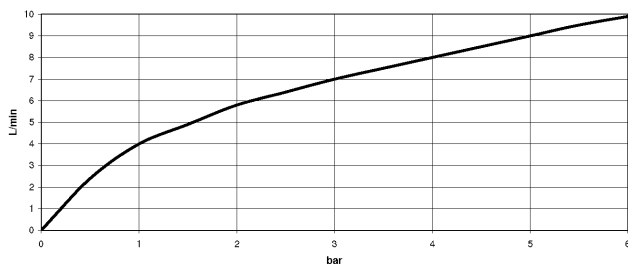

DORNBACHT LYV Single-lever mixer Pull-out with spray function - Chrome

33 960 110

- 230mm projection
- pivotable spout 120°
- air-enriched flow and spray flow
- fabric braided hose 1500 mm
- max. flow 7 l/min at 3 bar flow pressure

33 960 110

Flow rate chart

Certificates

Belgaqua_23-012- 27_3. AbP_10067. ACS_23 ACC NY 085.

DORNBRAUCH LYV Single-lever mixer Pull-out with spray function - Chrome

33 960 110

Parts for other finishes can be found here: [Soft Black](#)