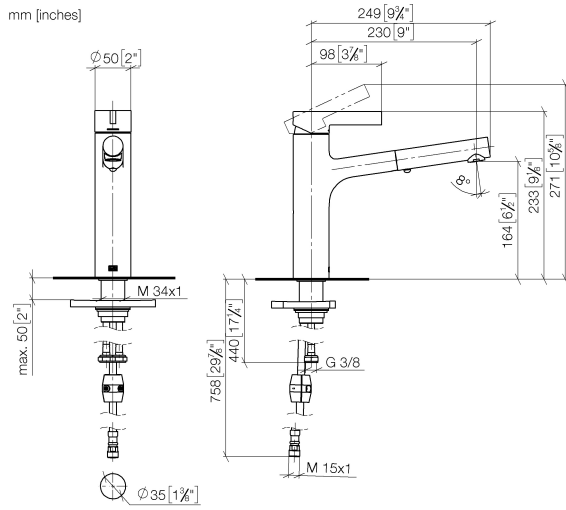

DORNBACHT LYV Single-lever mixer Pull-out with spray function - Soft Black

33 960 110

- 230mm projection
- pivotable spout 120°
- air-enriched flow and spray flow
- fabric braided hose 1500 mm
- max. flow 7 l/min at 3 bar flow pressure

Intrinsic protection against back flow.

	Soft Black	33 960 110-69
	Chrome	33 960 110-00
	Brushed Nickel	33 960 110-70

DORNBRACHT LYV Single-lever mixer Pull-out with spray function - Soft Black

33 960 110

33 960 110

Parts for other finishes can be found here: [Chrome](#)

DORNBACHT LYV Single-lever mixer Pull-out with spray function - Soft Black

33 960 110

Spare parts list

No.	Item Number	Name	Quantity used	Delivery time
	90 20 81 001 00-69	handle	15	2