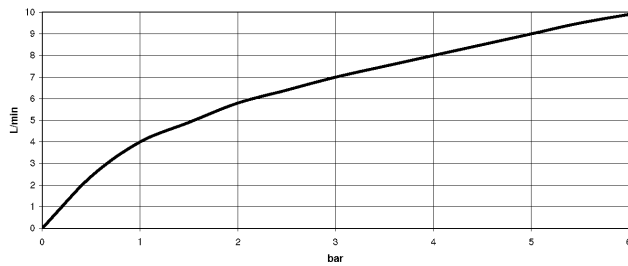

Flow rate chart

Codes & Standards

DIN 4109

EN 1717

EN 817

ISO 3822

Ü-Zeichen

XP P 41-280