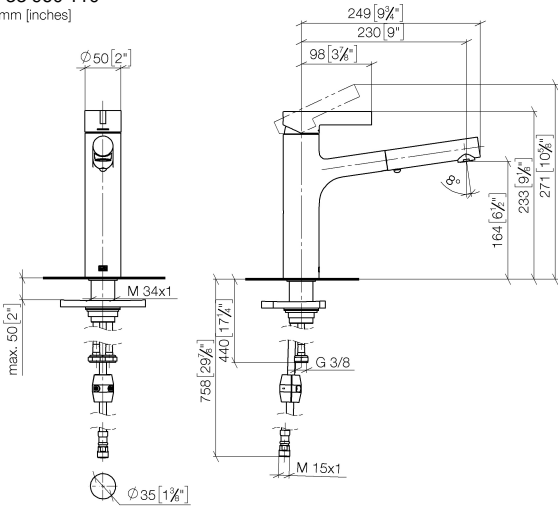

DORNBACHT LYV Single-lever mixer Pull-out with spray function - Brushed Nickel

33 960 110

- 230mm projection
- pivotable spout 120°
- air-enriched flow and spray flow
- fabric braided hose 1500 mm
- max. flow 7 l/min at 3 bar flow pressure

Intrinsic protection against back flow.

	Brushed Nickel	33 960 110-70
	Chrome	33 960 110-00
	Soft Black	33 960 110-69

DORNBRACHT LYV Single-lever mixer Pull-out with spray function - Brushed Nickel

33 960 110

mm [inches]

Flow rate chart

Codes & Standards

DIN 4109

EN 1717

EN 817

ISO 3822

Ü-Zeichen

33 960 110

Parts for other finishes can be found here: [Chrome](#)

DORNBACHT LYV Single-lever mixer Pull-out with spray function - Brushed Nickel

33 960 110

Spare parts list

No.	Item Number	Name	Quantity used	Delivery time
	90 20 81 001 00-70	handle	15	2