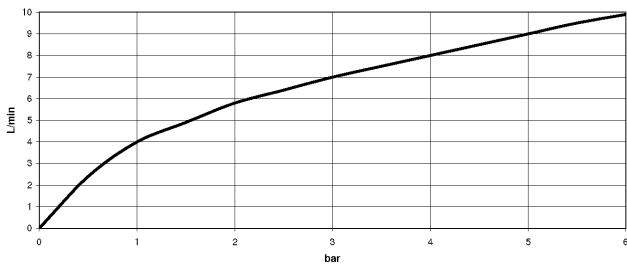

Flow rate chart

Codes & Standards

DIN 4109

EN 1717

EN 817

ISO 3822

Ü-Zeichen

XP P 41-280