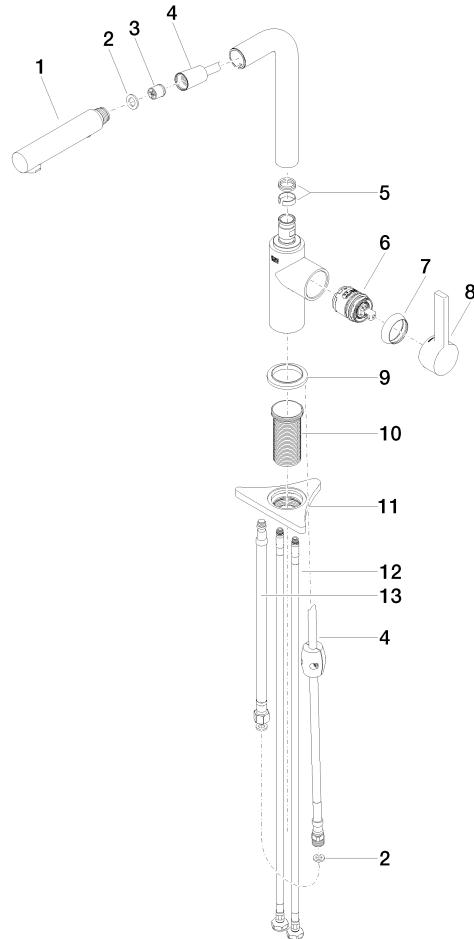

## DORNBACHT PIUR Single-lever mixer Pull-out with spray function - Chrome

---

33 960 210

- 197mm projection
- pivotable spout 360°
- air-enriched flow and spray flow
- max. flow 6.7 l/min at 3 bar flow pressure
- fabric braided hose 1500 mm

# DORNBACHT PIUR Single-lever mixer Pull-out with spray function - Chrome

33 960 210

Parts for other finishes can be found here: [Soft Black](#)

## DORNBACHT PIUR Single-lever mixer Pull-out with spray function - Chrome

---

33 960 210

### Spare parts list

No.	Item Number	Name	Quantity used	Delivery time
	90 12 11 181 00-00	shower	14	2