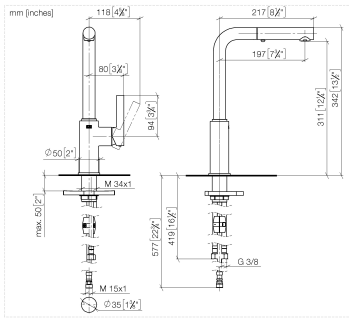

DORNBACHT PIUR Single-lever mixer Pull-out with spray function - Soft Black

33 960 210

- 197mm projection
- pivotable spout 360°
- air-enriched flow and spray flow
- max. flow 6.7 l/min at 3 bar flow pressure
- fabric braided hose 1500 mm

Intrinsic protection against back flow.

	Soft Black	33 960 210-69
	Chrome	33 960 210-00
	Brushed Nickel	33 960 210-70

DORNBRACHT PIUR Single-lever mixer Pull-out with spray function - Soft Black

33 960 210

33 960 210

Spare parts list

No.	Item Number	Name	Quantity used	Delivery time
	90 12 11 181 00-69	shower	14	2