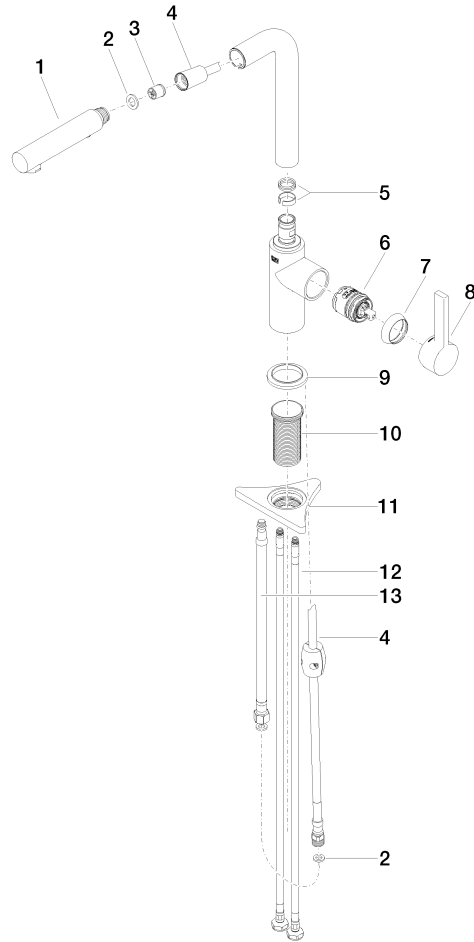

DORNBACHT PIUR Single-lever mixer Pull-out with spray function - Soft Black

33 960 210

- 197mm projection
- pivotable spout 360°
- air-enriched flow and spray flow
- max. flow 6.7 l/min at 3 bar flow pressure
- fabric braided hose 1500 mm

Intrinsic protection against back flow.

	Soft Black	33 960 210-69
	Chrome	33 960 210-00
	Brushed Nickel	33 960 210-70

DORNBRACHT PIUR Single-lever mixer Pull-out with spray function - Soft Black

33 960 210

DORNBACHT PIUR Single-lever mixer Pull-out with spray function - Soft Black

33 960 210

Parts for other finishes can be found here: [Chrome](#)

DORNBACHT PIUR Single-lever mixer Pull-out with spray function - Soft Black

33 960 210

Spare parts list

No.	Item Number	Name	Quantity used	Delivery time
	90 12 11 181 00-69	shower	14	2