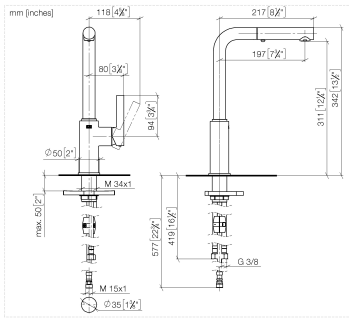

DORNBACHT PIUR Single-lever mixer Pull-out with spray function - Brushed Nickel

33 960 210

- 197mm projection
- pivotable spout 360°
- air-enriched flow and spray flow
- max. flow 6.7 l/min at 3 bar flow pressure
- fabric braided hose 1500 mm

Intrinsic protection against back flow.

	Brushed Nickel	33 960 210-70
	Chrome	33 960 210-00
	Soft Black	33 960 210-69

DORNBRACHT PIUR Single-lever mixer Pull-out with spray function - Brushed Nickel

33 960 210

DORNBRAUCHT PIUR Single-lever mixer Pull-out with spray function - Brushed Nickel

33 960 210

Parts for other finishes can be found here: [Chrome](#)

DORNBACHT PIUR Single-lever mixer Pull-out with spray function - Brushed Nickel

33 960 210

Spare parts list

No.	Item Number	Name	Quantity used	Delivery time
	90 12 11 181 00-70	shower	14	2