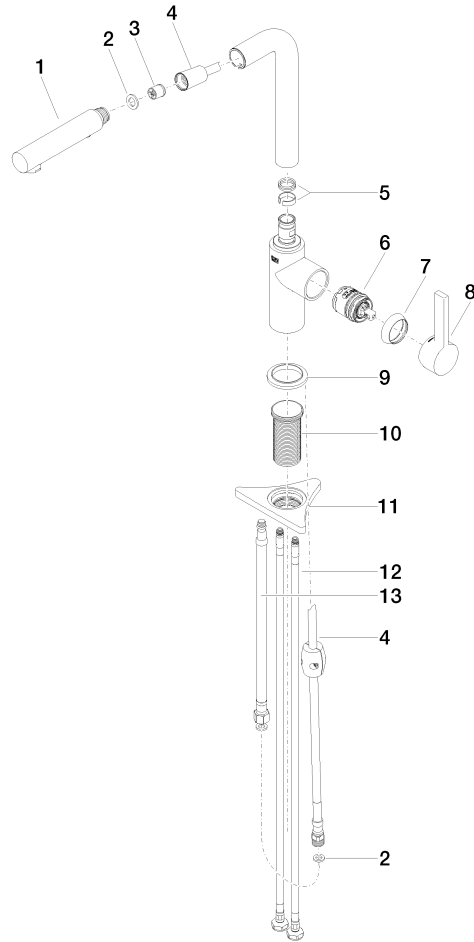

DORNBACHT PIUR Single-lever mixer Pull-out with spray function - Brushed Nickel

33 960 210

- 197mm projection
- pivotable spout 360°
- air-enriched flow and spray flow
- max. flow 6.7 l/min at 3 bar flow pressure
- fabric braided hose 1500 mm

Intrinsic protection against back flow.

	Brushed Nickel	33 960 210-70
	Chrome	33 960 210-00
	Soft Black	33 960 210-69

DORNBRACHT PIUR Single-lever mixer Pull-out with spray function - Brushed Nickel

33 960 210

DORNBRAUCHT PIUR Single-lever mixer Pull-out with spray function - Brushed Nickel

33 960 210

Parts for other finishes can be found here: [Chrome](#)

DORNBACHT PIUR Single-lever mixer Pull-out with spray function - Brushed Nickel

33 960 210

Spare parts list

No.	Item Number	Name	Quantity used	Delivery time
	90 12 11 181 00-70	shower	14	2