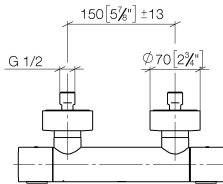

Shower thermostat for wall mounting - Dark Chrome

34 442 979

- 3/8" shower outlet
- slide-on rosettes Ø 70 mm
- 1/2" connection
- gauge 150 mm - 13 mm
- with volume control
- WRAS

Intrinsic protection against back flow.

Shower thermostat for wall mounting - Dark Chrome

34 442 979

mm [inches]

Flow rate chart

Codes & Standards

DIN 4109

EN 1111

ISO 3822