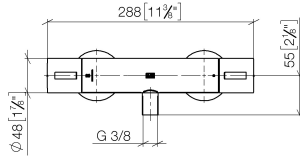

Shower thermostat for wall mounting - Dark Chrome

34 442 979

- 3/8" shower outlet
- slide-on rosettes Ø 70 mm
- 1/2" connection
- gauge 150 mm - 13 mm
- with volume control
- WRAS

Intrinsic protection against back flow.

Shower thermostat for wall mounting - Dark Chrome

34 442 979

mm [inches]

Flow rate chart

Codes & Standards

DIN 4109

EN 1111

ISO 3822