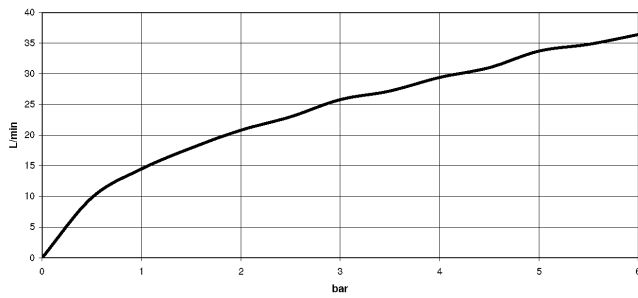

Shower thermostat for wall mounting - Dark Chrome

34 442 979

mm [inches]

Flow rate chart

Codes & Standards

DIN 4109

EN 1111

ISO 3822