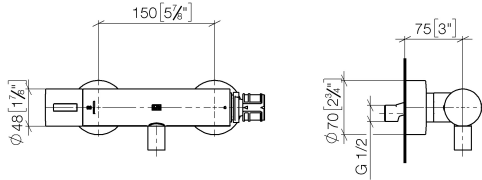

## Shower thermostat for wall installation - Dark Chrome

34 443 979 Product version from 5/1/2022

- 3/8" shower outlet
- slide-on rosettes Ø 70 mm
- 1/2" connection
- gauge 150 mm - 13 mm
- with volume control
- WRAS

## Shower thermostat for wall installation - Dark Chrome

34 443 979 Product version from 5/1/2022

mm [inches]