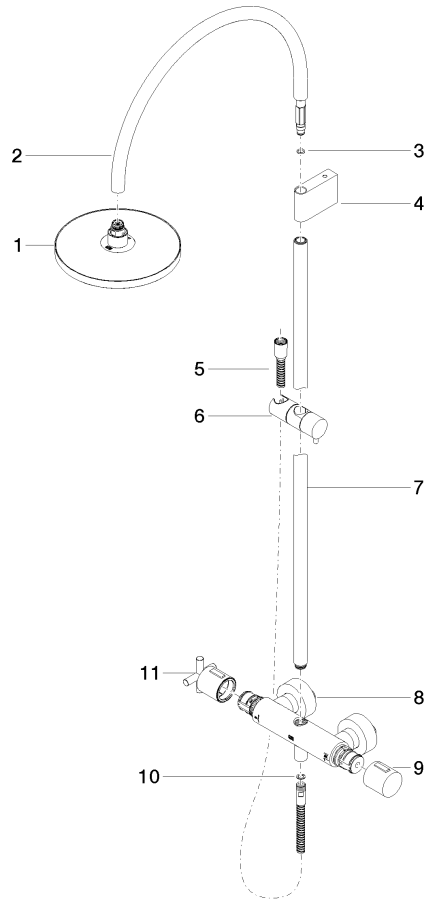

**TARA Shower pipe with shower thermostat without hand shower FlowReduce  
220 mm - Brushed Platinum**

TARA

34 458 892  
mm [inches]  
1:10

**Flow rate chart**

**Codes & Standards**

DIN 4109

EN 1717

ISO 3822

Scottish Water  
Byelaws

UK Water Supply  
Regulations

Ü-Zeichen

TARA Shower pipe with shower thermostat without hand shower FlowReduce  
220 mm - Brushed Platinum

---

TARA

34 458 892

Certificates

---

WRAS\_2204

LGA\_38

Belgaqua\_22\_283\_2

34 458 892

**Product version from 5/1/2022**

Parts for other  
finishes can be found  
here: [Chrome](#)

TARA Shower pipe with shower thermostat without hand shower FlowReduce  
220 mm - Brushed Platinum

### Spare parts list