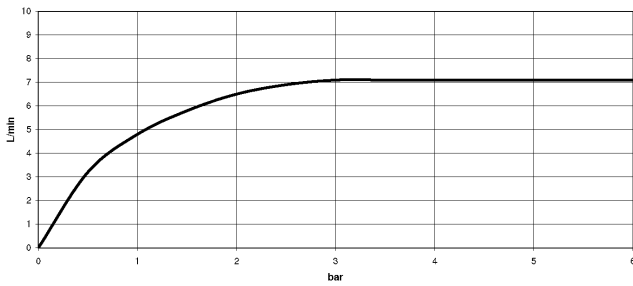

**TARA Shower pipe with shower thermostat without hand shower FlowReduce  
220 mm - Brushed Platinum**

TARA

34 458 892  
mm [inches]  
1:10

**Flow rate chart**

**Codes & Standards**

DIN 4109

EN 1717

ISO 3822