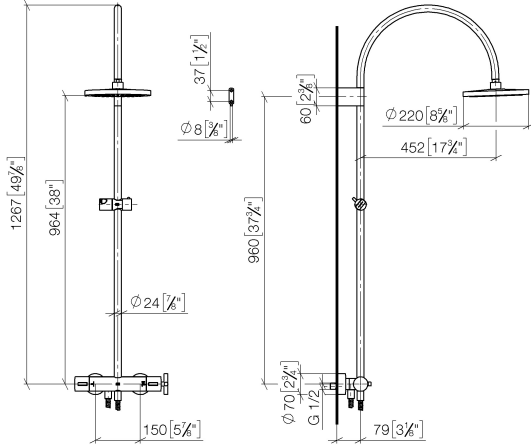

**TARA Shower pipe with shower thermostat without hand shower FlowReduce  
220 mm - Brushed Platinum**

TARA

34 458 892

- shower with fixed riser projection 452mm
- Rain shower: PURE RAIN, max. flow rate 7 l/min (at 3 bar)
- Function from: 6 l/min
- rain shower Ø 220 mm
- rain shower with anti-scale system
- rotary diverter with volume control and shut-off function
- slide-on rosettes Ø 70 mm
- height of fittings up to rain shower (bottom edge) 964mm
- height of fittings up to top edge of elbow 1267mm
- gauge 150 mm - 13 mm
- metal shower hose 1750mm with integrated anti-twist protection
- 1/2" connection
- slide bar
- Pipe diameter 23.5 mm
- This product can help a building meet the requirements of Green Building Rating Systems, e.g. LEED®, BREEAM®, DGNB
- WRAS 2204013

**TARA Shower pipe with shower thermostat without hand shower FlowReduce  
220 mm - Brushed Platinum**

TARA

34 458 892  
mm [inches]  
1:10

**Flow rate chart**

**Codes & Standards**

DIN 4109

EN 1717

ISO 3822