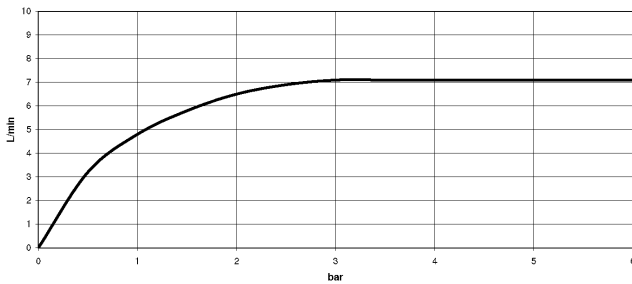

**TARA Shower pipe with shower thermostat without hand shower FlowReduce
220 mm - Platinum**

TARA

34 458 892
mm [inches]
1:10

Flow rate chart

Codes & Standards

DIN 4109

EN 1717

ISO 3822