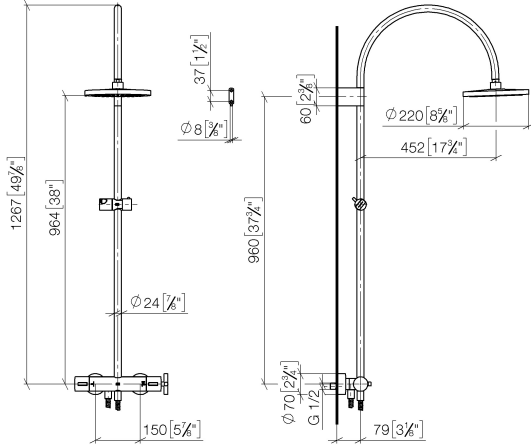

**TARA Shower pipe with shower thermostat without hand shower FlowReduce
220 mm - Platinum**

TARA

34 458 892

- shower with fixed riser projection 452mm
- Rain shower: PURE RAIN, max. flow rate 7 l/min (at 3 bar)
- Function from: 6 l/min
- rain shower Ø 220 mm
- rain shower with anti-scale system
- rotary diverter with volume control and shut-off function
- slide-on rosettes Ø 70 mm
- height of fittings up to rain shower (bottom edge) 964mm
- height of fittings up to top edge of elbow 1267mm
- gauge 150 mm - 13 mm
- metal shower hose 1750mm with integrated anti-twist protection
- 1/2" connection
- slide bar
- Pipe diameter 23.5 mm
- This product can help a building meet the requirements of Green Building Rating Systems, e.g. LEED®, BREEAM®, DGNB
- WRAS 2204013

**TARA Shower pipe with shower thermostat without hand shower FlowReduce
220 mm - Platinum**

TARA

34 458 892
mm [inches]
1:10

Flow rate chart

Codes & Standards

DIN 4109

EN 1717

ISO 3822

TARA

34 458 892

Spare parts list

Product version from 5/1/2022

No.	Item Number	Name	Quantity used	Delivery time
	90 12 05 092 20-08	shower	11	40