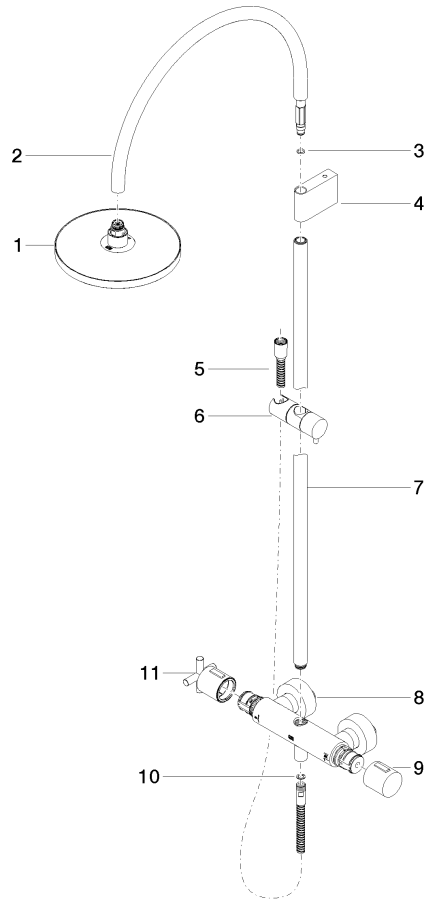

**TARA Shower pipe with shower thermostat without hand shower FlowReduce
220 mm - Platinum**

TARA

34 458 892
mm [inches]
1:10

Flow rate chart

Codes & Standards

DIN 4109

EN 1717

ISO 3822

Scottish Water
Byelaws

UK Water Supply
Regulations

Ü-Zeichen

TARA Shower pipe with shower thermostat without hand shower FlowReduce
220 mm - Platinum

TARA

34 458 892

Certificates

WRAS_2204

LGA_38

Belgaqua_22_283_2

34 458 892

Product version from 5/1/2022

Parts for other
finishes can be found
here: [Chrome](#)

TARA Shower pipe with shower thermostat without hand shower FlowReduce
220 mm - Platinum

TARA

34 458 892

Spare parts list

Product version from 5/1/2022

No.	Item Number	Name	Quantity used	Delivery time
	90 12 05 092 20-08	shower	11	40