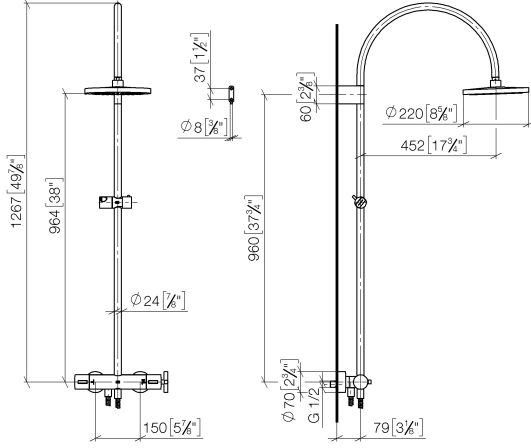

**TARA Shower pipe with shower thermostat without hand shower FlowReduce
220 mm - Brushed Durabronze (23kt Gold)**

TARA

34 458 892

- shower with fixed riser projection 452mm
- Rain shower: PURE RAIN, max. flow rate 7 l/min (at 3 bar)
- Function from: 6 l/min
- rain shower Ø 220 mm
- rain shower with anti-scale system
- rotary diverter with volume control and shut-off function
- slide-on rosettes Ø 70 mm
- height of fittings up to rain shower (bottom edge) 964mm
- height of fittings up to top edge of elbow 1267mm
- gauge 150 mm - 13 mm
- metal shower hose 1750mm with integrated anti-twist protection
- 1/2" connection
- slide bar
- Pipe diameter 23.5 mm
- This product can help a building meet the requirements of Green Building Rating Systems, e.g. LEED®, BREEAM®, DGNB
- WRAS 2204013

 **SERIES-VARIOUS Hand shower - Brushed Durabron (23kt Gold)** 28 029 979-28 0010

Required miscellaneous

 **SERIES-VARIOUS Hand shower - Brushed Durabron (23kt Gold)** 28 025 979-28 0010

**TARA Shower pipe with shower thermostat without hand shower FlowReduce
220 mm - Brushed Durabronz (23kt Gold)**

TARA

34 458 892
mm [inches]
1:10

Flow rate chart

Codes & Standards

DIN 4109

EN 1717

ISO 3822

Scottish Water
Byelaws

UK Water Supply
Regulations

Ü-Zeichen

TARA Shower pipe with shower thermostat without hand shower FlowReduce
220 mm - Brushed Durabronz (23kt Gold)

TARA

34 458 892

Certificates

WRAS_2204

LGA_38