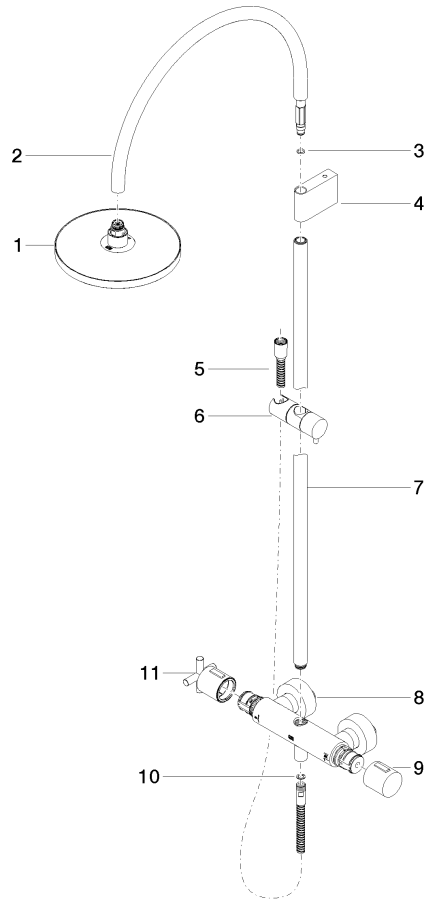

**TARA Shower pipe with shower thermostat without hand shower FlowReduce
220 mm - Brushed Durabronze (23kt Gold)**

TARA

34 458 892

- shower with fixed riser projection 452mm
- Rain shower: PURE RAIN, max. flow rate 7 l/min (at 3 bar)
- Function from: 6 l/min
- rain shower Ø 220 mm
- rain shower with anti-scale system
- rotary diverter with volume control and shut-off function
- slide-on rosettes Ø 70 mm
- height of fittings up to rain shower (bottom edge) 964mm
- height of fittings up to top edge of elbow 1267mm
- gauge 150 mm - 13 mm
- metal shower hose 1750mm with integrated anti-twist protection
- 1/2" connection
- slide bar
- Pipe diameter 23.5 mm
- This product can help a building meet the requirements of Green Building Rating Systems, e.g. LEED®, BREEAM®, DGNB
- WRAS 2204013

TARA

34 458 892
mm [inches]
1:10

Flow rate chart

Codes & Standards

DIN 4109

EN 1717

ISO 3822

Scottish Water
Byelaws

UK Water Supply
Regulations

Ü-Zeichen

TARA Shower pipe with shower thermostat without hand shower FlowReduce
220 mm - Brushed Durabronz (23kt Gold)

TARA

34 458 892

Certificates

WRAS_2204

LGA_38

Belgaqua_22_283_2

34 458 892

Product version from 5/1/2022

Parts for other
finishes can be found
here: [Chrome](#)

TARA Shower pipe with shower thermostat without hand shower FlowReduce
220 mm - Brushed Durabronze (23kt Gold)