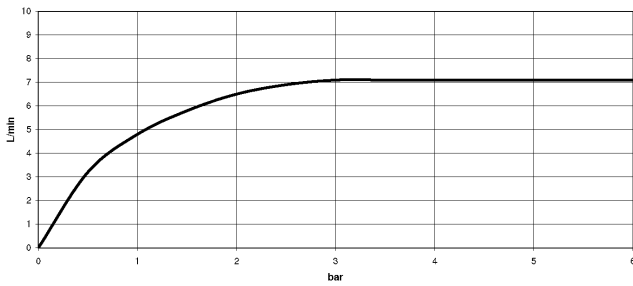

TARA

34 458 892
mm [inches]
1:10

Flow rate chart

Codes & Standards

DIN 4109

EN 1717

ISO 3822

Scottish Water
Byelaws