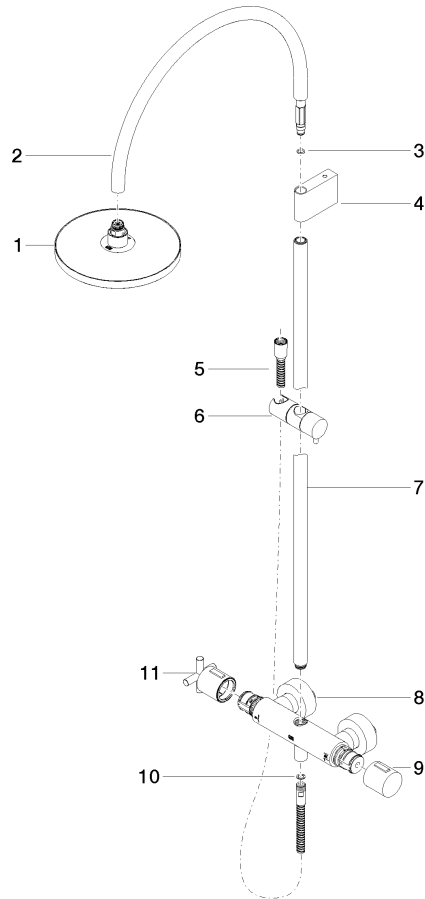

**TARA Shower pipe with shower thermostat without hand shower FlowReduce
220 mm - Matte Black**

TARA

34 458 892
mm [inches]
1:10

Flow rate chart

Codes & Standards

DIN 4109

EN 1717

ISO 3822

Scottish Water
Byelaws

UK Water Supply
Regulations

Ü-Zeichen

TARA Shower pipe with shower thermostat without hand shower FlowReduce
220 mm - Matte Black

TARA

34 458 892

Certificates

WRAS_2204

LGA_38

Belgaqua_22_283_2

34 458 892

Product version from 5/1/2022

Parts for other
finishes can be found
here: [Chrome](#)

TARA Shower pipe with shower thermostat without hand shower FlowReduce
220 mm - Matte Black

TARA

34 458 892

Spare parts list

Product version from 5/1/2022

No.	Item Number	Name	Quantity used	Delivery time
	90 12 05 092 20-33	shower	11	30