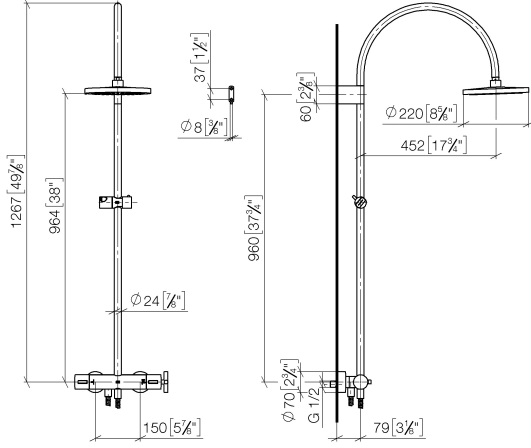

**TARA Shower pipe with shower thermostat without hand shower FlowReduce
220 mm - Matte Black**

TARA

34 458 892

- shower with fixed riser projection 452mm
- Rain shower: PURE RAIN, max. flow rate 7 l/min (at 3 bar)
- Function from: 6 l/min
- rain shower Ø 220 mm
- rain shower with anti-scale system
- rotary diverter with volume control and shut-off function
- slide-on rosettes Ø 70 mm
- height of fittings up to rain shower (bottom edge) 964mm
- height of fittings up to top edge of elbow 1267mm
- gauge 150 mm - 13 mm
- metal shower hose 1750mm with integrated anti-twist protection
- 1/2" connection
- slide bar
- Pipe diameter 23.5 mm
- This product can help a building meet the requirements of Green Building Rating Systems, e.g. LEED®, BREEAM®, DGNB
- WRAS 2204013

**TARA Shower pipe with shower thermostat without hand shower FlowReduce
220 mm - Matte Black**

TARA

34 458 892
mm [inches]
1:10

Flow rate chart

Codes & Standards

DIN 4109

EN 1717

ISO 3822

Scottish Water
Byelaws

UK Water Supply
Regulations

Ü-Zeichen

TARA Shower pipe with shower thermostat without hand shower FlowReduce
220 mm - Matte Black

TARA

34 458 892

Certificates

WRAS_2204