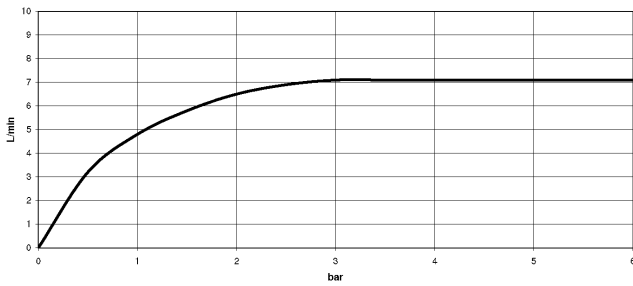

**TARA Shower pipe with shower thermostat without hand shower FlowReduce
220 mm - Matte Black**

TARA

34 458 892
mm [inches]
1:10

Flow rate chart

Codes & Standards

DIN 4109

EN 1717

ISO 3822