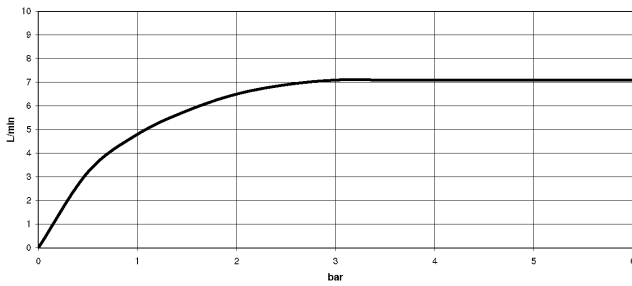

TARA

34 458 892
mm [inches]
1:10

Flow rate chart

Codes & Standards

| | | | |
|-----------------------------|-----------|----------|------------------------|
| DIN 4109 | EN 1717 | ISO 3822 | Scottish Water Byelaws |
| UK Water Supply Regulations | Ü-Zeichen | | |