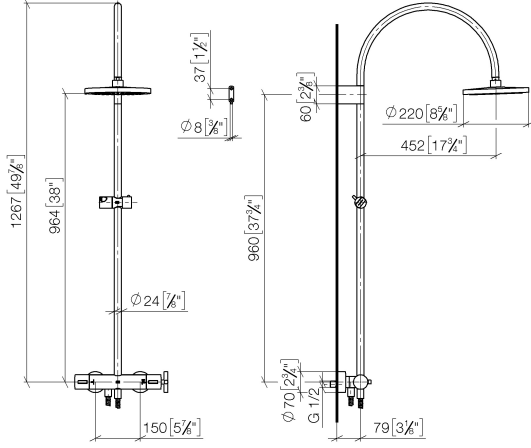

**TARA Shower pipe with shower thermostat without hand shower FlowReduce
220 mm - Brushed Champagne (22kt Gold)**

TARA

34 458 892

- shower with fixed riser projection 452mm
- Rain shower: PURE RAIN, max. flow rate 7 l/min (at 3 bar)
- Function from: 6 l/min
- rain shower Ø 220 mm
- rain shower with anti-scale system
- rotary diverter with volume control and shut-off function
- slide-on rosettes Ø 70 mm
- height of fittings up to rain shower (bottom edge) 964mm
- height of fittings up to top edge of elbow 1267mm
- gauge 150 mm - 13 mm
- metal shower hose 1750mm with integrated anti-twist protection
- 1/2" connection
- slide bar
- Pipe diameter 23.5 mm
- This product can help a building meet the requirements of Green Building Rating Systems, e.g. LEED®, BREEAM®, DGNB
- WRAS 2204013

Required miscellaneous

| | | |
|---|---|---------------|
|  | SERIES-VARIOUS Hand shower - Brushed Champagne (22kt Gold) | 28 029 979-46 |
|---|---|---------------|

**TARA Shower pipe with shower thermostat without hand shower FlowReduce
220 mm - Brushed Champagne (22kt Gold)**

TARA

34 458 892
mm [inches]
1:10

Flow rate chart

Codes & Standards

| | | | |
|-----------------------------|-----------|----------|------------------------|
| DIN 4109 | EN 1717 | ISO 3822 | Scottish Water Byelaws |
| UK Water Supply Regulations | Ü-Zeichen | | |

TARA Shower pipe with shower thermostat without hand shower FlowReduce
220 mm - Brushed Champagne (22kt Gold)

TARA

34 458 892

Certificates

WRAS_2204

LGA_38

Belgaqua_22_283_2

34 458 892