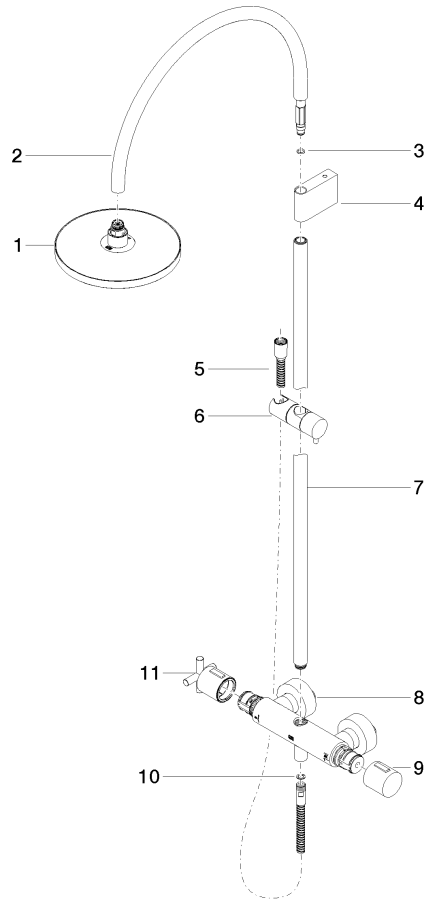

**TARA Shower pipe with shower thermostat without hand shower FlowReduce
220 mm - Brushed Champagne (22kt Gold)**

TARA

34 458 892

- shower with fixed riser projection 452mm
- Rain shower: PURE RAIN, max. flow rate 7 l/min (at 3 bar)
- Function from: 6 l/min
- rain shower Ø 220 mm
- rain shower with anti-scale system
- rotary diverter with volume control and shut-off function
- slide-on rosettes Ø 70 mm
- height of fittings up to rain shower (bottom edge) 964mm
- height of fittings up to top edge of elbow 1267mm
- gauge 150 mm - 13 mm
- metal shower hose 1750mm with integrated anti-twist protection
- 1/2" connection
- slide bar
- Pipe diameter 23.5 mm
- This product can help a building meet the requirements of Green Building Rating Systems, e.g. LEED®, BREEAM®, DGNB
- WRAS 2204013

TARA

34 458 892
mm [inches]
1:10

Flow rate chart

Codes & Standards

| | | | |
|-----------------------------|-----------|----------|------------------------|
| DIN 4109 | EN 1717 | ISO 3822 | Scottish Water Byelaws |
| UK Water Supply Regulations | Ü-Zeichen | | |

TARA Shower pipe with shower thermostat without hand shower FlowReduce
220 mm - Brushed Champagne (22kt Gold)

TARA

34 458 892

Certificates

WRAS_2204

LGA_38

Belgaqua_22_283_2

34 458 892

Product version from 5/1/2022

Parts for other
finishes can be found
here: [Chrome](#)

TARA Shower pipe with shower thermostat without hand shower FlowReduce
220 mm - Brushed Champagne (22kt Gold)

TARA

34 458 892